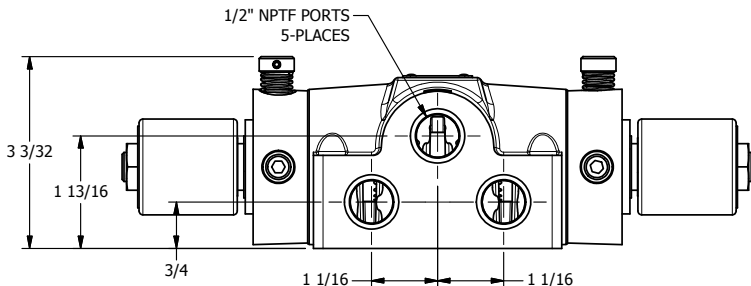

4

3

2

1

AAA
PRODUCTS
INTERNATIONAL

**AAA PRODUCTS
INTERNATIONAL**
7114 Harry Hines Blvd
Dallas, TX 75235

TITLE 1/2" SIDE PORT, DBL SOL, 3 POS,
SPR CTR, SOL RTRN, FLOAT CTR SPL,
ISO 4400 DIN, NON-LCKNG OVRD

DRAWING NO.:
DIM_SY4GEDON