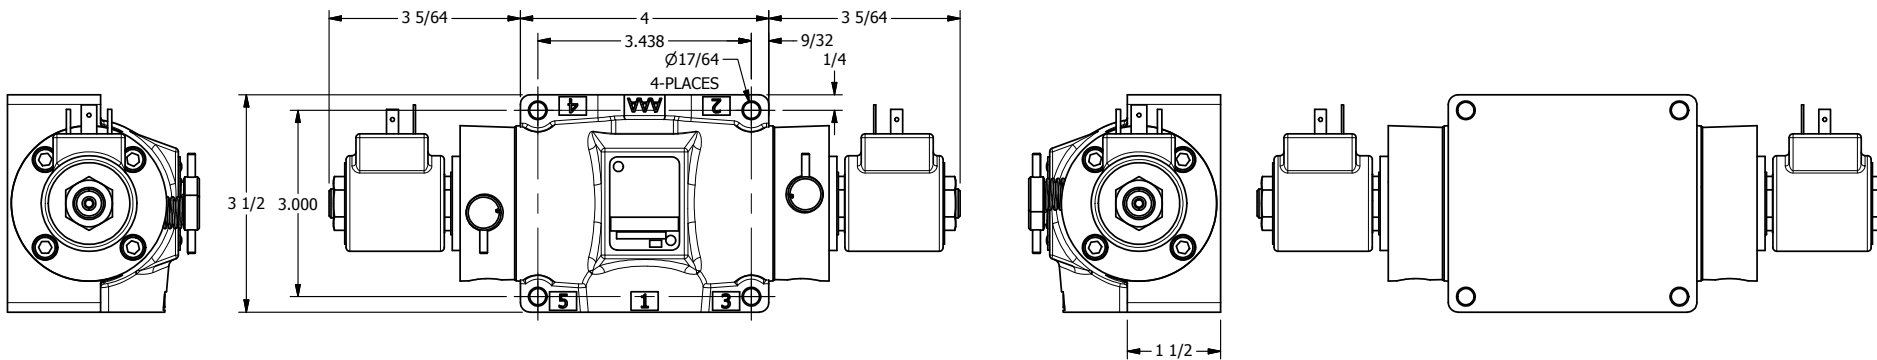

4

3

2

1

AAA
PRODUCTS
INTERNATIONAL

**AAA PRODUCTS
INTERNATIONAL**
7114 Harry Hines Blvd
Dallas, TX 75235

TITLE 1/2" SIDE PORT, DBL SOL, 3 POS,
SPR CTR, SOL RTRN, FLOAT CTR SPL,
ISO 4400 DIN, NON-LCKNG OVRD

DRAWING NO.:
DIM_SY4GEDON