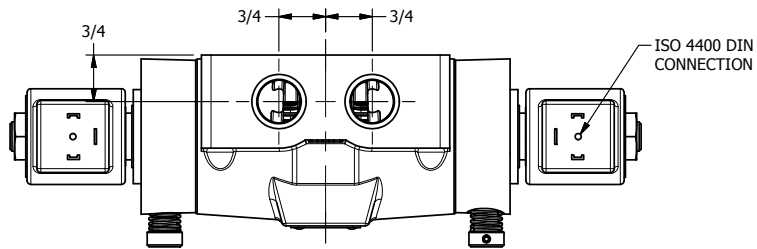

4

3

2

1

AAA
PRODUCTS
INTERNATIONAL

**AAA PRODUCTS
INTERNATIONAL**
7114 Harry Hines Blvd
Dallas, TX 75235

TITLE 1/2" SIDE PORT, DBL SOL, 3 POS,
SPR CTR, SOL RTRN, FLOAT CTR SPL,
ISO 4400 DIN, NON-LCKNG OVRD

DRAWING NO.:
DIM_SY4GEDON