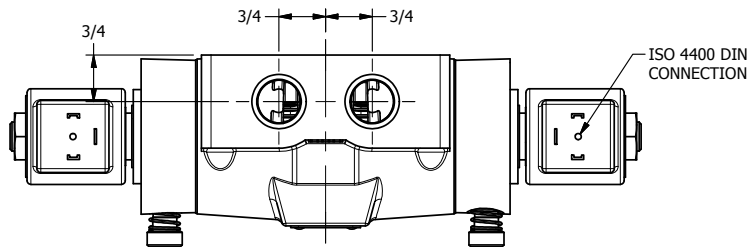

4

3

2

1

**AAA**  
PRODUCTS  
INTERNATIONAL

**AAA PRODUCTS  
INTERNATIONAL**  
7114 Harry Hines Blvd  
Dallas, TX 75235

TITLE 1/2" SIDE PORT, DBL SOL, 3 POS,  
SPR CTR, SOL RTRN, FLOAT CTR SPL,  
ISO 4400 DIN, LCKNG OVRD

DRAWING NO.:  
DIM\_SY4GEDO

THE INFORMATION CONTAINED WITHIN THIS DOCUMENT IS PROPRIETARY TO AAA PRODUCTS AND MAY NOT BE DISCLOSED WITHOUT PRIOR WRITTEN CONSENT

4

3

2

1