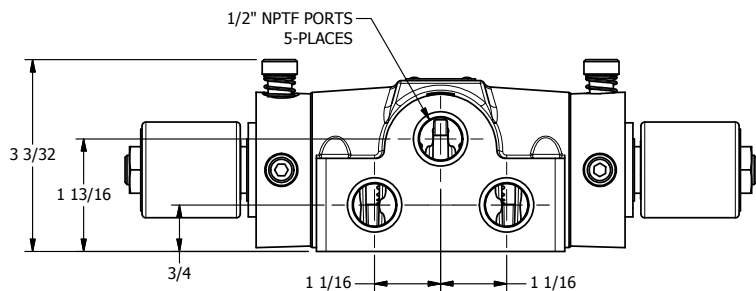

4

3

2

1

**AAA**  
PRODUCTS  
INTERNATIONAL

**AAA PRODUCTS  
INTERNATIONAL**  
7114 Harry Hines Blvd  
Dallas, TX 75235

TITLE 1/2" SIDE PORT, DBL SOL, 3 POS,  
SPR CTR, SOL RTRN, FLOAT CTR SPL,  
ISO 4400 DIN, LCKNG OVRD

DRAWING NO.:  
DIM\_SY4GEDO

THE INFORMATION CONTAINED WITHIN THIS DOCUMENT IS PROPRIETARY TO AAA PRODUCTS AND MAY NOT BE DISCLOSED WITHOUT PRIOR WRITTEN CONSENT

4

3

2

1