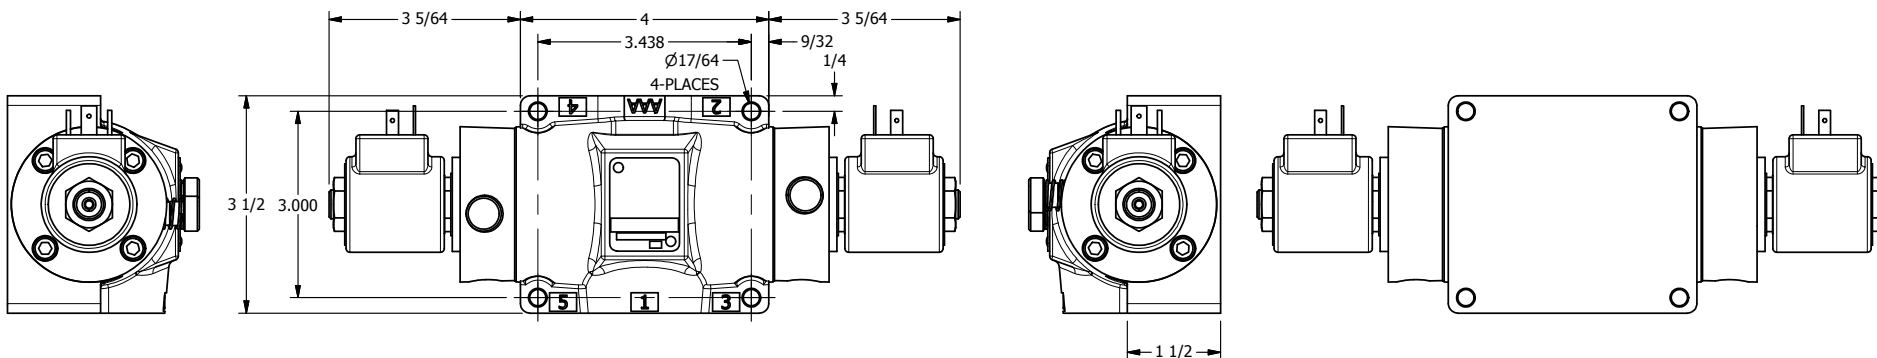

4

3

2

1

**AAA**  
PRODUCTS  
INTERNATIONAL

**AAA PRODUCTS  
INTERNATIONAL**  
7114 Harry Hines Blvd  
Dallas, TX 75235

TITLE 1/2" SIDE PORT, DBL SOL, 3 POS,  
SPR CTR, SOL RTRN, FLOAT CTR SPL,  
ISO 4400 DIN, LCKNG OVRD

DRAWING NO.:  
DIM\_SY4GEDO

THE INFORMATION CONTAINED WITHIN THIS DOCUMENT IS PROPRIETARY TO AAA PRODUCTS AND MAY NOT BE DISCLOSED WITHOUT PRIOR WRITTEN CONSENT

4

3

2

1