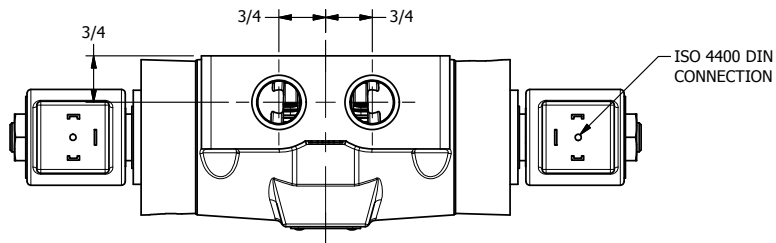

4

3

2

1

AAA
PRODUCTS
INTERNATIONAL

**AAA PRODUCTS
INTERNATIONAL**
7114 Harry Hines Blvd
Dallas, TX 75235

TITLE: 1/2" SIDE PORT, DBL SOL, 3 POS,
SPR CTR, SOL RTRN, FLOAT CTR SPL,
ISO 4400 DIN

PART NO.:
DIM_SY4GED