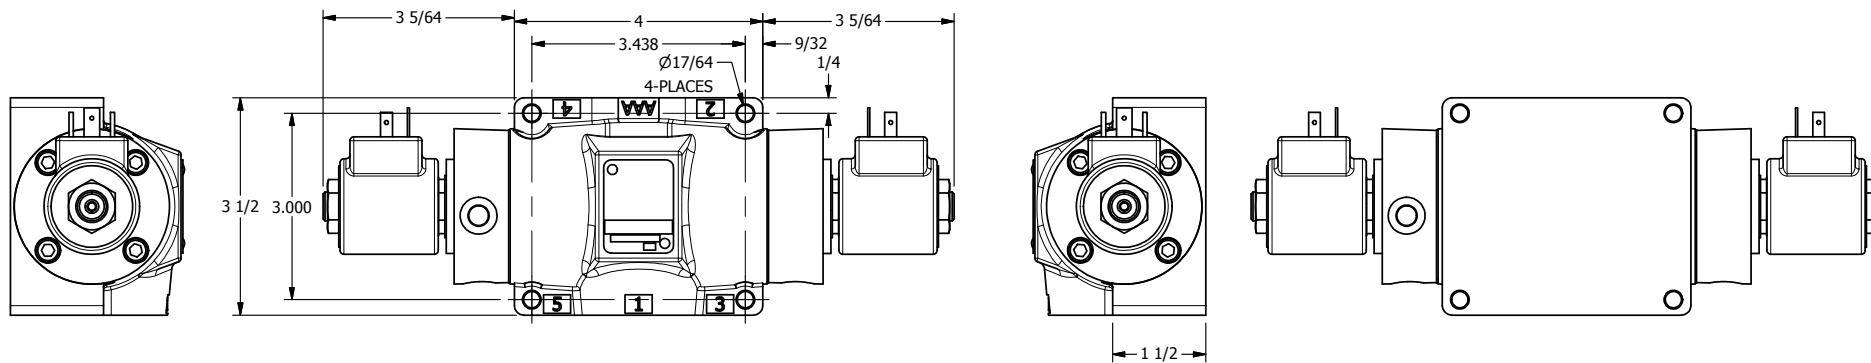

4

3

2

1

AAA
PRODUCTS
INTERNATIONAL

**AAA PRODUCTS
INTERNATIONAL**
7114 Harry Hines Blvd
Dallas, TX 75235

TITLE: 1/2" SIDE PORT, DBL SOL, 3 POS,
SPR CTR, SOL RTRN, FLOAT CTR SPL,
ISO 4400 DIN

PART NO.:
DIM_SY4GED