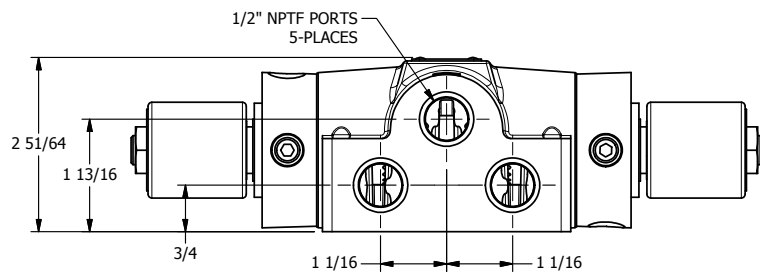

4

3

2

1

AAA
PRODUCTS
INTERNATIONAL

**AAA PRODUCTS
INTERNATIONAL**
7114 Harry Hines Blvd
Dallas, TX 75235

TITLE: 1/2" SIDE PORT, DBL SOL, 3 POS,
SPR CTR, SOL RTRN, FLOAT CTR SPL,
ISO 4400 DIN

PART NO.:
DIM_SY4GED