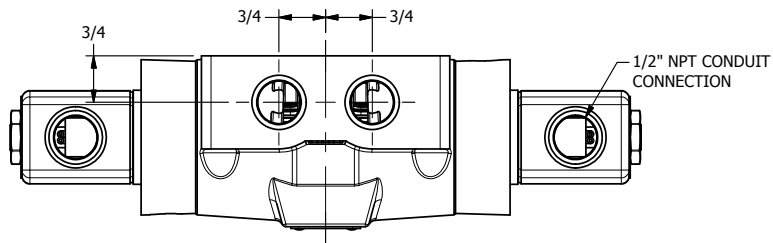

4

3

2

1

AAA
PRODUCTS
INTERNATIONAL

**AAA PRODUCTS
INTERNATIONAL**
7114 Harry Hines Blvd
Dallas, TX 75235

TITLE: 1/2" SIDE PORT, DBL SOL, 3 POS,
SPR CTR, SOL RTRN, FLOAT CTR SPL,
CLASSIC SOL

PART NO.:
DIM_SY4G