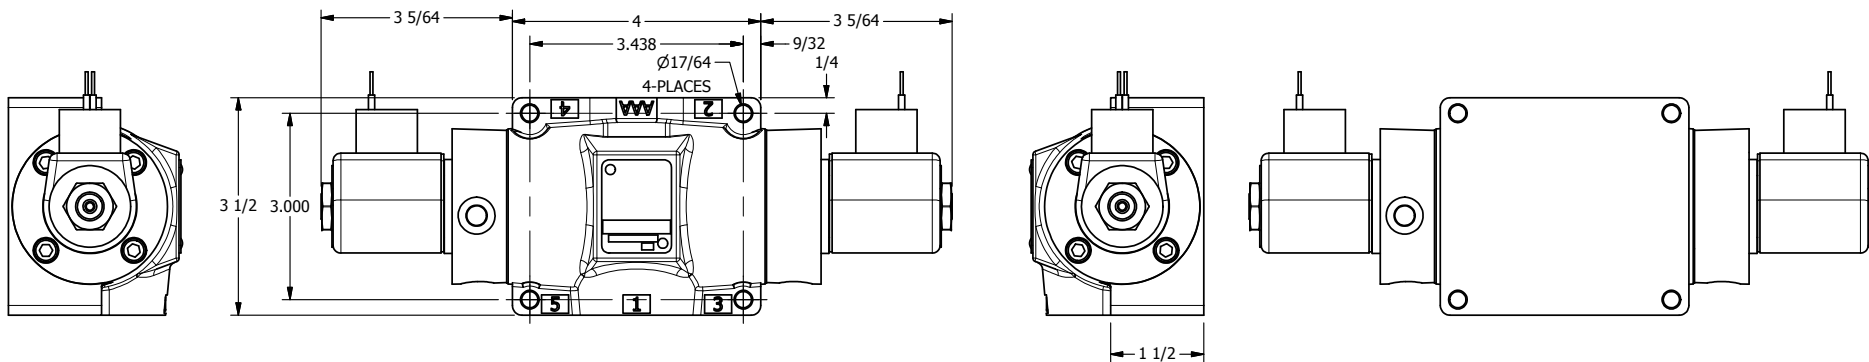

4

3

2

1

AAA
PRODUCTS
INTERNATIONAL

**AAA PRODUCTS
INTERNATIONAL**
7114 Harry Hines Blvd
Dallas, TX 75235

TITLE: 1/2" SIDE PORT, DBL SOL, 3 POS,
SPR CTR, SOL RTRN, FLOAT CTR SPL,
CLASSIC SOL

PART NO.:
DIM_SY4G