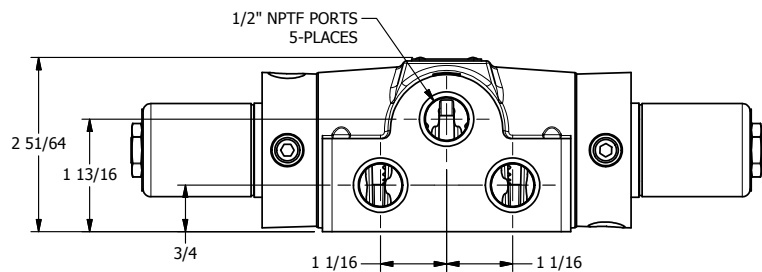

4

3

2

1

AAA
PRODUCTS
INTERNATIONAL

**AAA PRODUCTS
INTERNATIONAL**
7114 Harry Hines Blvd
Dallas, TX 75235

TITLE: 1/2" SIDE PORT, DBL SOL, 3 POS,
SPR CTR, SOL RTRN, FLOAT CTR SPL,
CLASSIC SOL

PART NO.:
DIM_SY4G