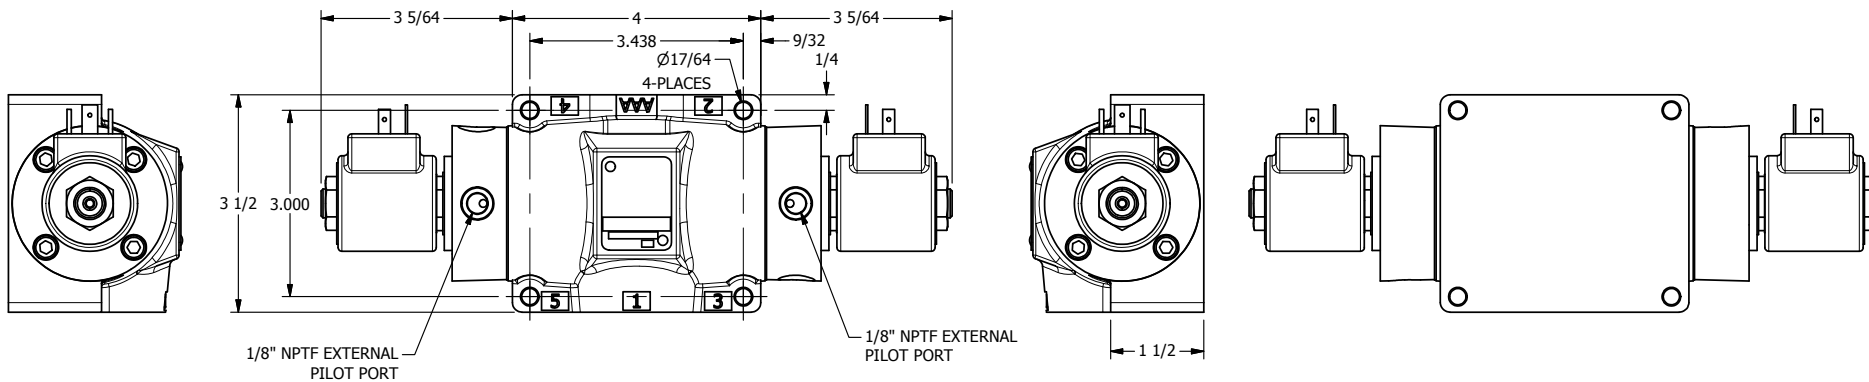

4

3

2

1

**AAA**  
PRODUCTS  
INTERNATIONAL

**AAA PRODUCTS  
INTERNATIONAL**  
7114 Harry Hines Blvd  
Dallas, TX 75235

TITLE 1/2" SIDE PORT, DBL SOL, 3 POS,  
SPR CTR, SOL RTRN, CLSD CTR SPL,  
ISO 4400 DIN, EXT PILOT

DRAWING NO.:  
DIM\_SY4EDZ

THE INFORMATION CONTAINED WITHIN THIS DOCUMENT IS PROPRIETARY TO AAA PRODUCTS AND MAY NOT BE DISCLOSED WITHOUT PRIOR WRITTEN CONSENT

4

3

2

1