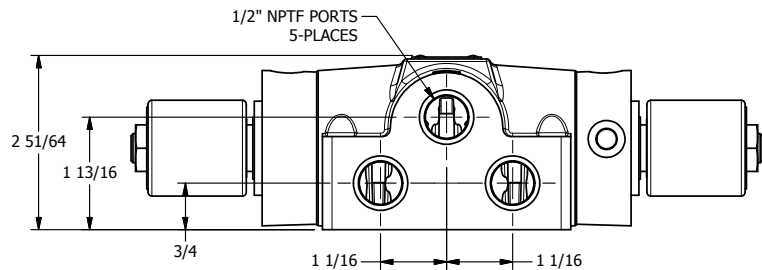

4

3

2

1

**AAA**  
PRODUCTS  
INTERNATIONAL

**AAA PRODUCTS  
INTERNATIONAL**  
7114 Harry Hines Blvd  
Dallas, TX 75235

TITLE 1/2" SIDE PORT, DBL SOL, 3 POS,  
SPR CTR, SOL RTRN, CLSD CTR SPL,  
ISO 4400 DIN, EXT PILOT

DRAWING NO.:  
DIM\_SY4EDZ

THE INFORMATION CONTAINED WITHIN THIS DOCUMENT IS PROPRIETARY TO AAA PRODUCTS AND MAY NOT BE DISCLOSED WITHOUT PRIOR WRITTEN CONSENT

4

3

2

1