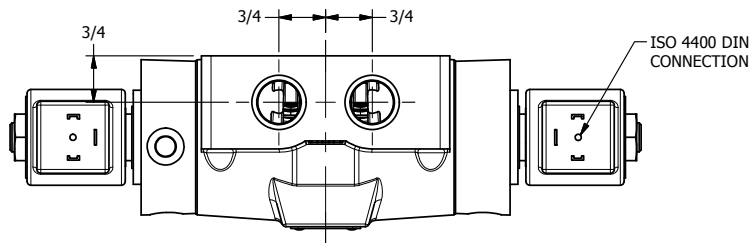

4

3

2

1

**AAA**  
PRODUCTS  
INTERNATIONAL

**AAA PRODUCTS  
INTERNATIONAL**  
7114 Harry Hines Blvd  
Dallas, TX 75235

TITLE 1/2" SIDE PORT, DBL SOL, 3 POS,  
SPR CTR, SOL RTRN, CLSD CTR SPL,  
ISO 4400 DIN, EXT PILOT

DRAWING NO.:  
DIM\_SY4EDZ

THE INFORMATION CONTAINED WITHIN THIS DOCUMENT IS PROPRIETARY TO AAA PRODUCTS AND MAY NOT BE DISCLOSED WITHOUT PRIOR WRITTEN CONSENT

4

3

2

1