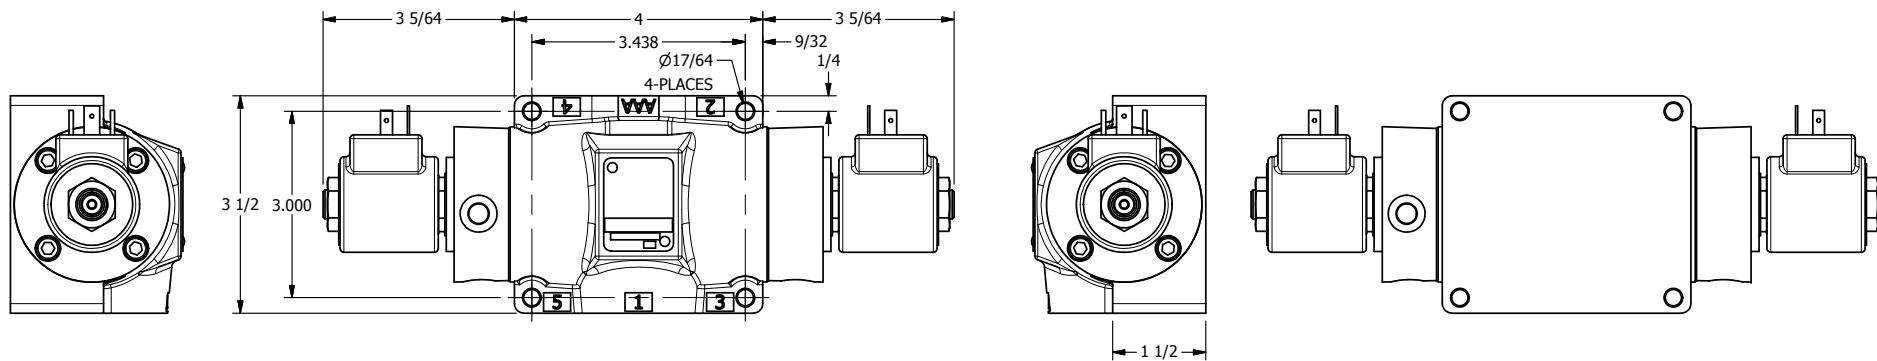

4

3

2

1

**AAA**  
PRODUCTS  
INTERNATIONAL

**AAA PRODUCTS  
INTERNATIONAL**  
7114 Harry Hines Blvd  
Dallas, TX 75235

TITLE 1/2" SIDE PORT, DBL SOL, 3 POS,  
SPR CTR, SOL RTRN, CLSD CTR SPL,  
ISO 4400 DIN, TAPPED VENT