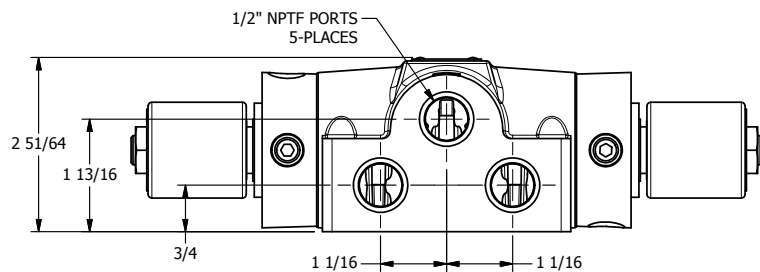

4

3

2

1

**AAA**  
PRODUCTS  
INTERNATIONAL

**AAA PRODUCTS  
INTERNATIONAL**  
7114 Harry Hines Blvd  
Dallas, TX 75235

TITLE 1/2" SIDE PORT, DBL SOL, 3 POS,  
SPR CTR, SOL RTRN, CLSD CTR SPL,  
ISO 4400 DIN, TAPPED VENT

DRAWING NO.:  
DIM\_SY4EDT

THE INFORMATION CONTAINED WITHIN THIS DOCUMENT IS PROPRIETARY TO AAA PRODUCTS AND MAY NOT BE DISCLOSED WITHOUT PRIOR WRITTEN CONSENT

4

3

2

1

B

B