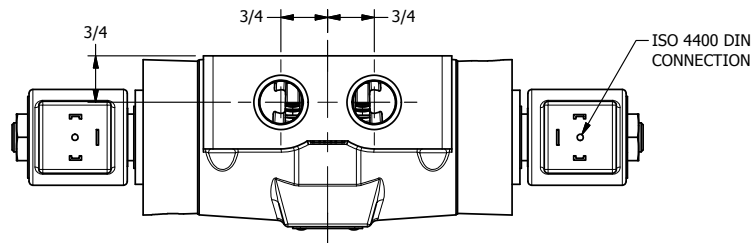

4

3

2

1

**AAA**  
PRODUCTS  
INTERNATIONAL

**AAA PRODUCTS  
INTERNATIONAL**  
7114 Harry Hines Blvd  
Dallas, TX 75235

TITLE 1/2" SIDE PORT, DBL SOL, 3 POS,  
SPR CTR, SOL RTRN, CLSD CTR SPL,  
ISO 4400 DIN, TAPPED VENT

DRAWING NO.:  
DIM\_SY4EDT

THE INFORMATION CONTAINED WITHIN THIS DOCUMENT IS PROPRIETARY TO AAA PRODUCTS AND MAY NOT BE DISCLOSED WITHOUT PRIOR WRITTEN CONSENT

4

3

2

1

B

B