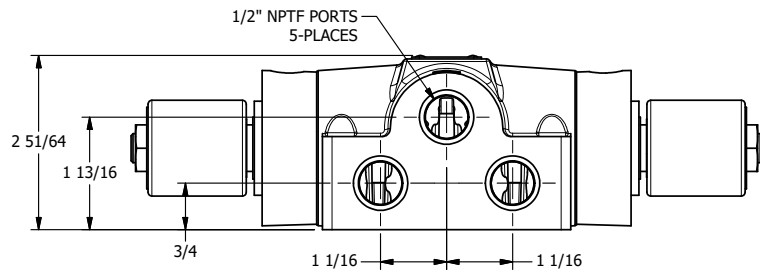

4

3

2

1

AAA
PRODUCTS
INTERNATIONAL

**AAA PRODUCTS
INTERNATIONAL**
7114 Harry Hines Blvd
Dallas, TX 75235

TITLE 1/2" SIDE PORT, DBL SOL, 3 POS,
SPR CTR, SOL SHFT, CLSD CTR SPL,
ISO 4400, LCKNG OVRD, EXT PILOT

DRAWING NO.:
DIM_SY4EDOZ

THE INFORMATION CONTAINED WITHIN THIS DOCUMENT IS PROPRIETARY TO AAA PRODUCTS AND MAY NOT BE DISCLOSED WITHOUT PRIOR WRITTEN CONSENT

4

3

2

1

B

B