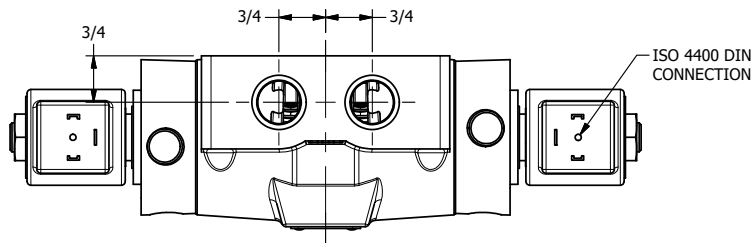

4

3

2

1

AAA
PRODUCTS
INTERNATIONAL

**AAA PRODUCTS
INTERNATIONAL**
7114 Harry Hines Blvd
Dallas, TX 75235

TITLE 1/2" SIDE PORT, DBL SOL, 3 POS,
SPR CTR, SOL SHFT, CLSD CTR SPL,
ISO 4400, LCKNG OVRD, EXT PILOT

DRAWING NO.:
DIM_SY4EDOZ

THE INFORMATION CONTAINED WITHIN THIS DOCUMENT IS PROPRIETARY TO AAA PRODUCTS AND MAY NOT BE DISCLOSED WITHOUT PRIOR WRITTEN CONSENT

4

3

2

1

B

B