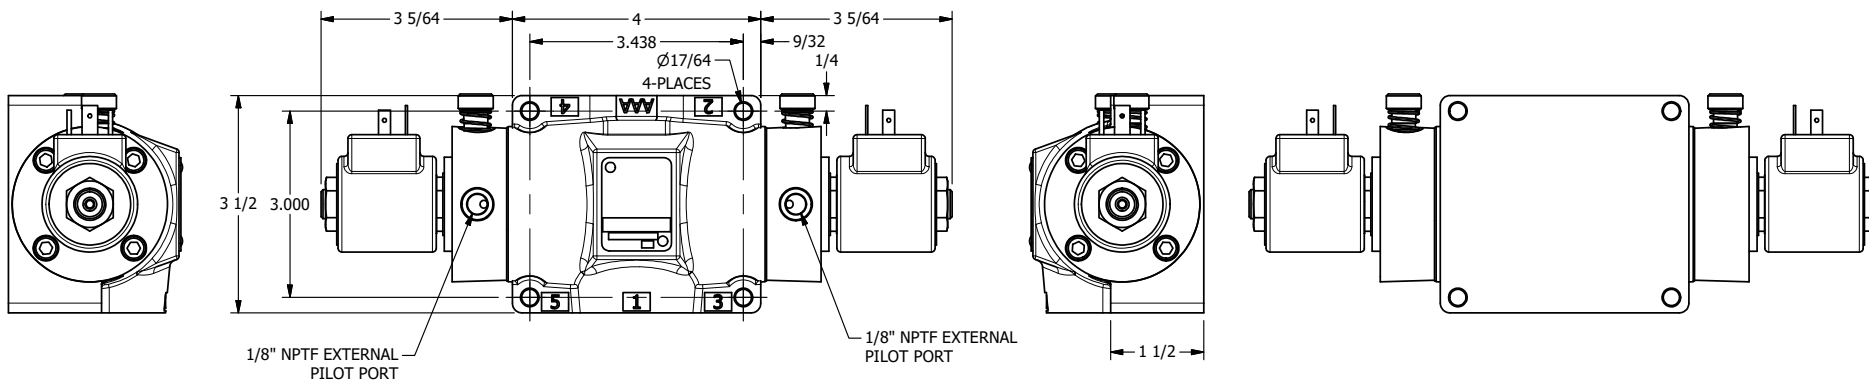

4

3

2

1

AAA
PRODUCTS
INTERNATIONAL

**AAA PRODUCTS
INTERNATIONAL**
7114 Harry Hines Blvd
Dallas, TX 75235

TITLE 1/2" SIDE PORT, DBL SOL, 3 POS,
SPR CTR, SOL SHFT, CLSD CTR SPL,
ISO 4400, LCKNG OVRD, EXT PILOT