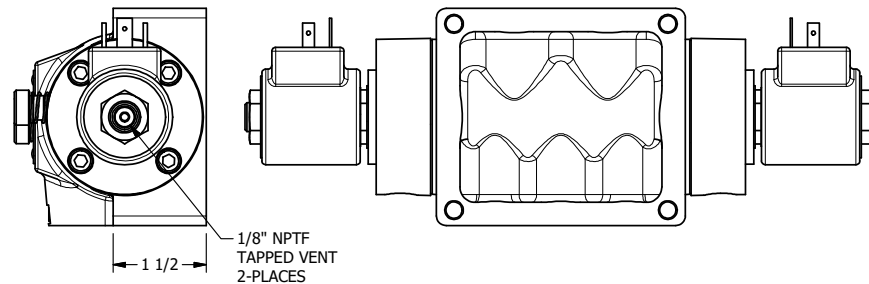

4

3

2

1

AAA
PRODUCTS
INTERNATIONAL

AAA PRODUCTS INTERNATIONAL
7114 Harry Hines Blvd
Dallas, TX 75235

TITLE: 1/2" SIDE PORT, DBL SOL, 3 POS,
CLSD SPR CTR, ISO 4400 DIN,
LCKNG OVRD, TPD VENT

DRAWING NO.:
DIM_SY4EDOT