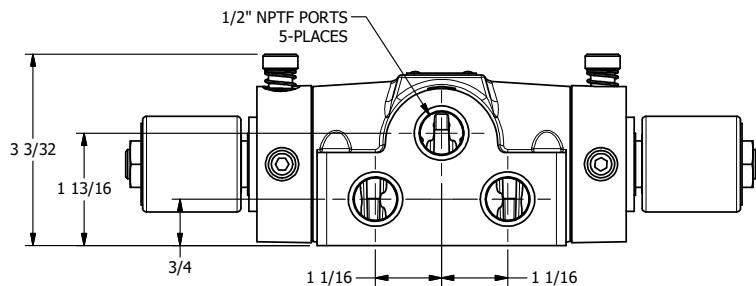

4

3

2

1

AAA
PRODUCTS
INTERNATIONAL

AAA PRODUCTS INTERNATIONAL
7114 Harry Hines Blvd
Dallas, TX 75235

TITLE: 1/2" SIDE PORT, DBL SOL, 3 POS,
CLSD SPR CTR, ISO 4400 DIN,
LCKNG OVRD, TPD VENT

DRAWING NO.:
DIM_SY4EDOT