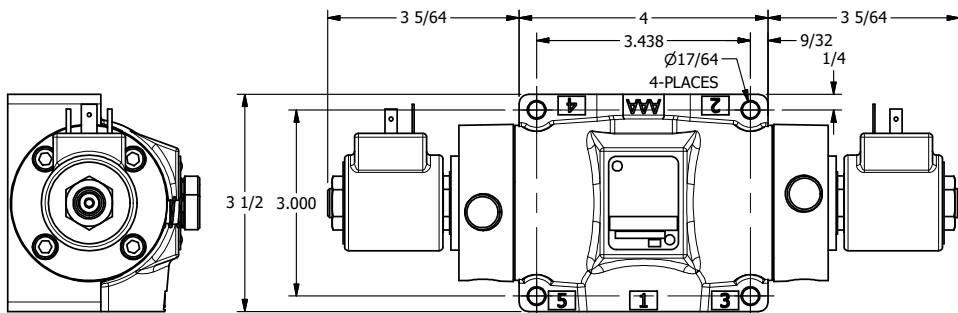

4

3

2

1

AAA
PRODUCTS
INTERNATIONAL

AAA PRODUCTS INTERNATIONAL
7114 Harry Hines Blvd
Dallas, TX 75235

TITLE: 1/2" SIDE PORT, DBL SOL, 3 POS,
CLSD SPR CTR, ISO 4400 DIN,
LCKNG OVRD, TPD VENT

DRAWING NO.:
DIM_SY4EDOT