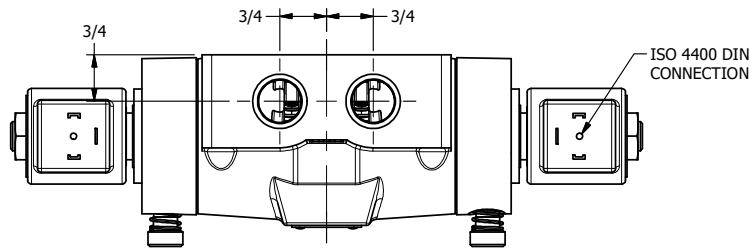

4

3

2

1

AAA
PRODUCTS
INTERNATIONAL

AAA PRODUCTS INTERNATIONAL
7114 Harry Hines Blvd
Dallas, TX 75235

TITLE: 1/2" SIDE PORT, DBL SOL, 3 POS,
CLSD SPR CTR, ISO 4400 DIN,
LCKNG OVRD, TPD VENT

DRAWING NO.:
DIM_SY4EDOT