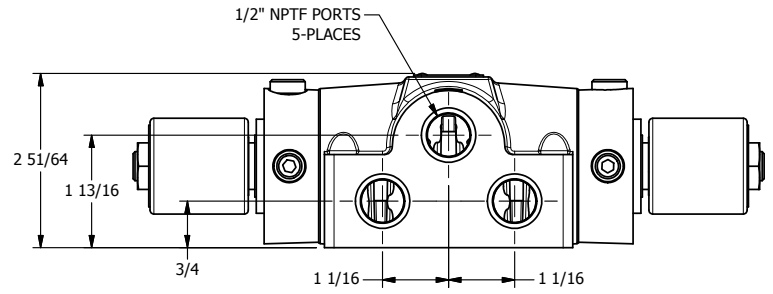

4

3

2

1

AAA
PRODUCTS
INTERNATIONAL

**AAA PRODUCTS
INTERNATIONAL**
7114 Harry Hines Blvd
Dallas, TX 75235

TITLE 1/2" SIDE PORT, DBL SOL, 3 POS,
SPR CTR, SOL RTRN, CLSD CTR SPL,
ISO 4400 DIN, PUSH OVRD

DRAWING NO.:
DIM_SY4EDOP