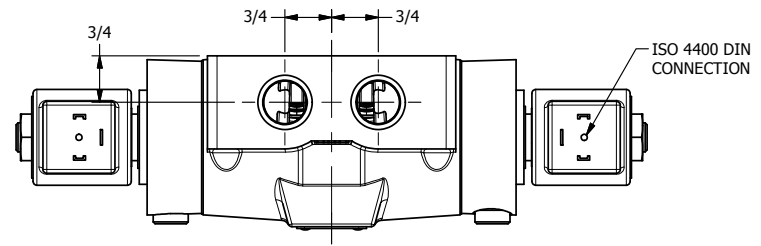

4

3

2

1

AAA
PRODUCTS
INTERNATIONAL

**AAA PRODUCTS
INTERNATIONAL**
7114 Harry Hines Blvd
Dallas, TX 75235

TITLE 1/2" SIDE PORT, DBL SOL, 3 POS,
SPR CTR, SOL RTRN, CLSD CTR SPL,
ISO 4400 DIN, PUSH OVRD

DRAWING NO.:
DIM_SY4EDOP