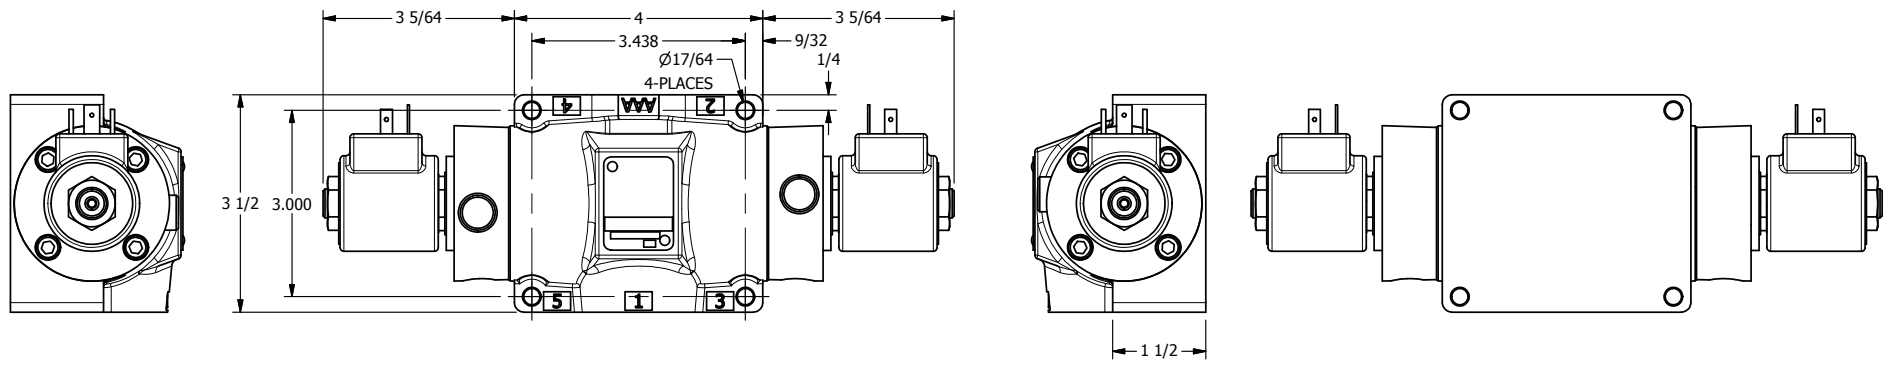

4

3

2

1

AAA
PRODUCTS
INTERNATIONAL

**AAA PRODUCTS
INTERNATIONAL**
7114 Harry Hines Blvd
Dallas, TX 75235

TITLE 1/2" SIDE PORT, DBL SOL, 3 POS,
SPR CTR, SOL RTRN, CLSD CTR SPL,
ISO 4400 DIN, PUSH OVRD

DRAWING NO.:
DIM_SY4EDOP