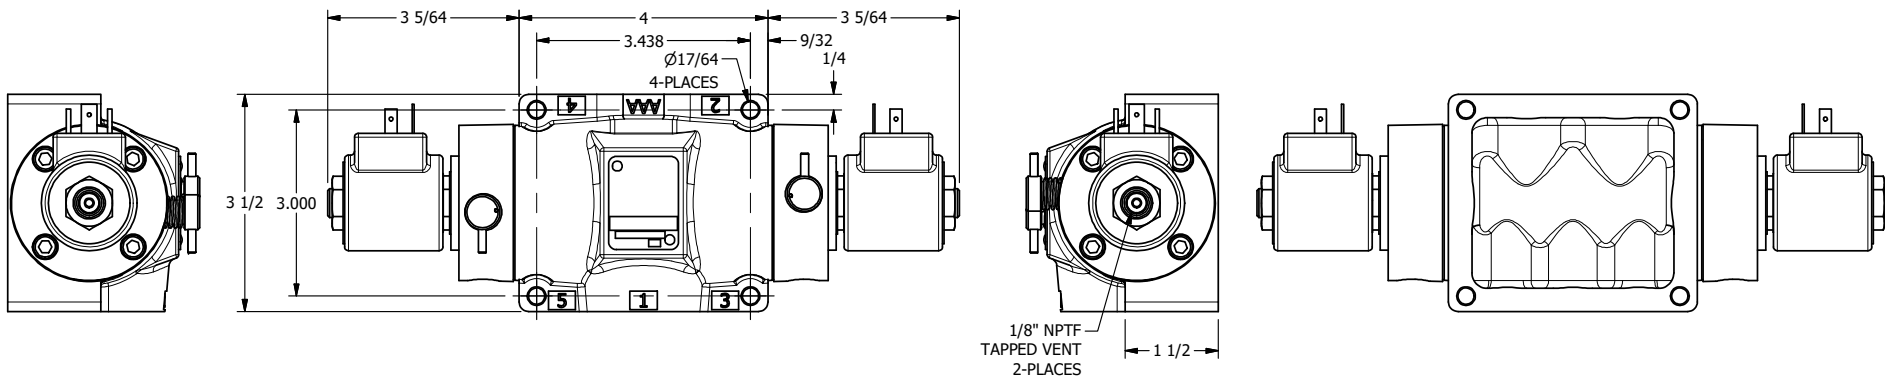

4

3

2

1

AAA
PRODUCTS
INTERNATIONAL

AAA PRODUCTS INTERNATIONAL
7114 Harry Hines Blvd
Dallas, TX 75235

TITLE: 1/2" SIDE PORT, DBL SOL, 3 POS,
CLSD SPR CTR, ISO 4400 DIN,
NON-LCKNG OVRD, TPD VENT

DRAWING NO.:
DIM_SY4EDONT