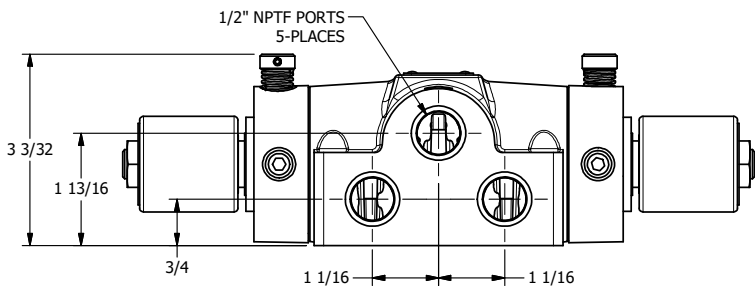

4

3

2

1

AAA
PRODUCTS
INTERNATIONAL

AAA PRODUCTS INTERNATIONAL
7114 Harry Hines Blvd
Dallas, TX 75235

TITLE: 1/2" SIDE PORT, DBL SOL, 3 POS,
CLSD SPR CTR, ISO 4400 DIN,
NON-LCKNG OVRD, TPD VENT

DRAWING NO.:
DIM_SY4EDONT