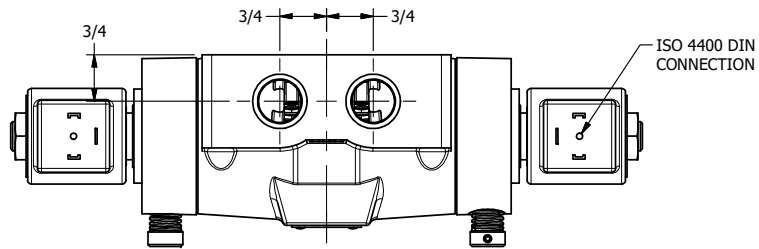

4

3

2

1

AAA
PRODUCTS
INTERNATIONAL

AAA PRODUCTS INTERNATIONAL
7114 Harry Hines Blvd
Dallas, TX 75235

TITLE: 1/2" SIDE PORT, DBL SOL, 3 POS,
CLSD SPR CTR, ISO 4400 DIN,
NON-LCKNG OVRD, TPD VENT

DRAWING NO.:
DIM_SY4EDONT