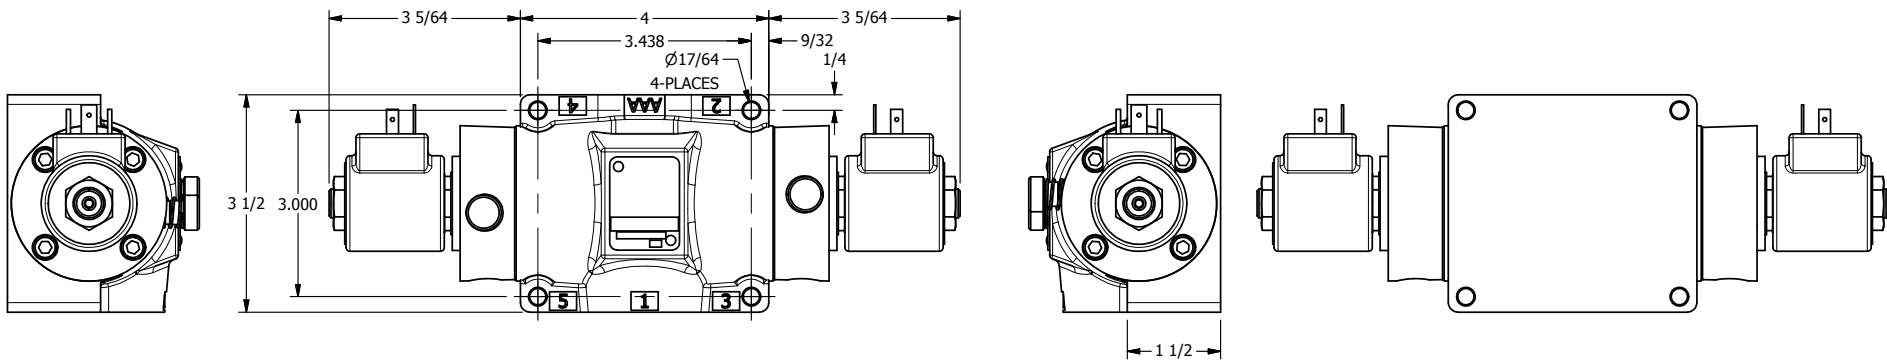

4

3

2

1

AAA
PRODUCTS
INTERNATIONAL

**AAA PRODUCTS
INTERNATIONAL**
7114 Harry Hines Blvd
Dallas, TX 75235

TITLE 1/2" SIDE PORT, DBL SOL, 3 POS,
SPR CTR, SOL RTRN, CLSD CTR SPL,
ISO 4400 DIN, LCKNG OVRD

DRAWING NO.:
DIM_SY4EDO