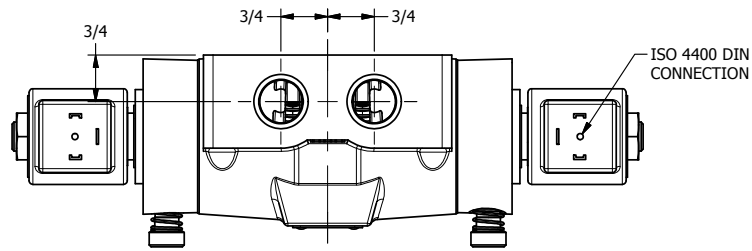

4

3

2

1

AAA
PRODUCTS
INTERNATIONAL

**AAA PRODUCTS
INTERNATIONAL**
7114 Harry Hines Blvd
Dallas, TX 75235

TITLE 1/2" SIDE PORT, DBL SOL, 3 POS,
SPR CTR, SOL RTRN, CLSD CTR SPL,
ISO 4400 DIN, LCKNG OVRD

DRAWING NO.:
DIM_SY4EDO