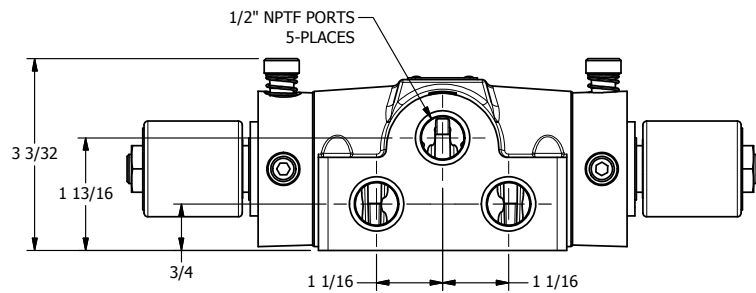

4

3

2

1

AAA
PRODUCTS
INTERNATIONAL

**AAA PRODUCTS
INTERNATIONAL**
7114 Harry Hines Blvd
Dallas, TX 75235

TITLE 1/2" SIDE PORT, DBL SOL, 3 POS,
SPR CTR, SOL RTRN, CLSD CTR SPL,
ISO 4400 DIN, LCKNG OVRD

DRAWING NO.:
DIM_SY4EDO