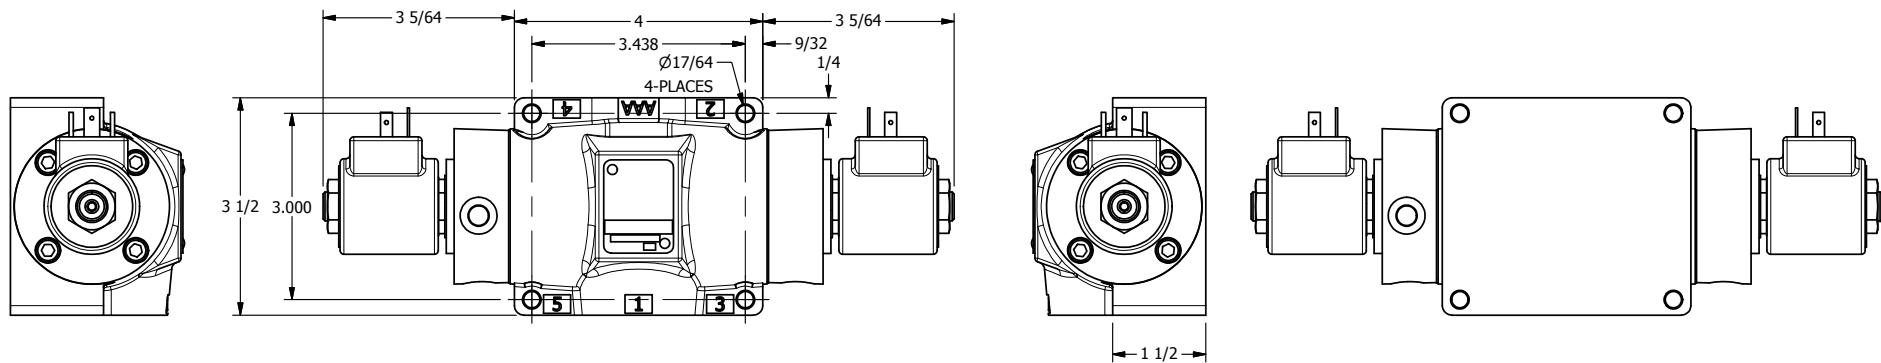

4

3

2

1

AAA
PRODUCTS
INTERNATIONAL

**AAA PRODUCTS
INTERNATIONAL**
7114 Harry Hines Blvd
Dallas, TX 75235

TITLE: 1/2" SIDE PORT, DBL SOL, 3 POS,
SPR CTR, SOL RTRN, CLSD CTR SPL,
ISO 4400 DIN

PART NO.:
DIM_SY4ED