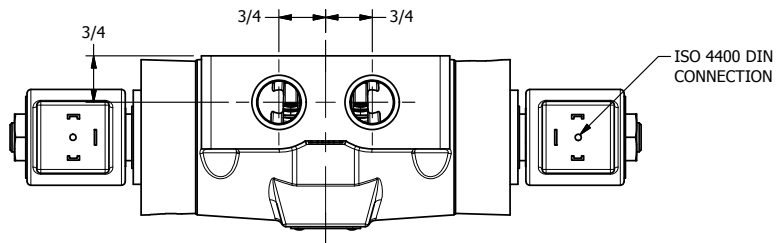

4

3

2

1

AAA
PRODUCTS
INTERNATIONAL

**AAA PRODUCTS
INTERNATIONAL**
7114 Harry Hines Blvd
Dallas, TX 75235

TITLE: 1/2" SIDE PORT, DBL SOL, 3 POS,
SPR CTR, SOL RTRN, CLSD CTR SPL,
ISO 4400 DIN

PART NO.:
DIM_SY4ED