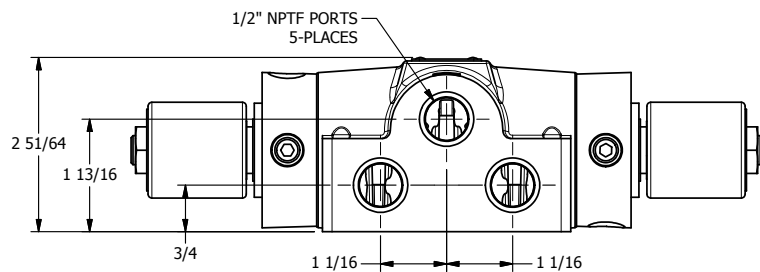

4

3

2

1

AAA
PRODUCTS
INTERNATIONAL

**AAA PRODUCTS
INTERNATIONAL**
7114 Harry Hines Blvd
Dallas, TX 75235

TITLE: 1/2" SIDE PORT, DBL SOL, 3 POS,
SPR CTR, SOL RTRN, CLSD CTR SPL,
ISO 4400 DIN

PART NO.:
DIM_SY4ED