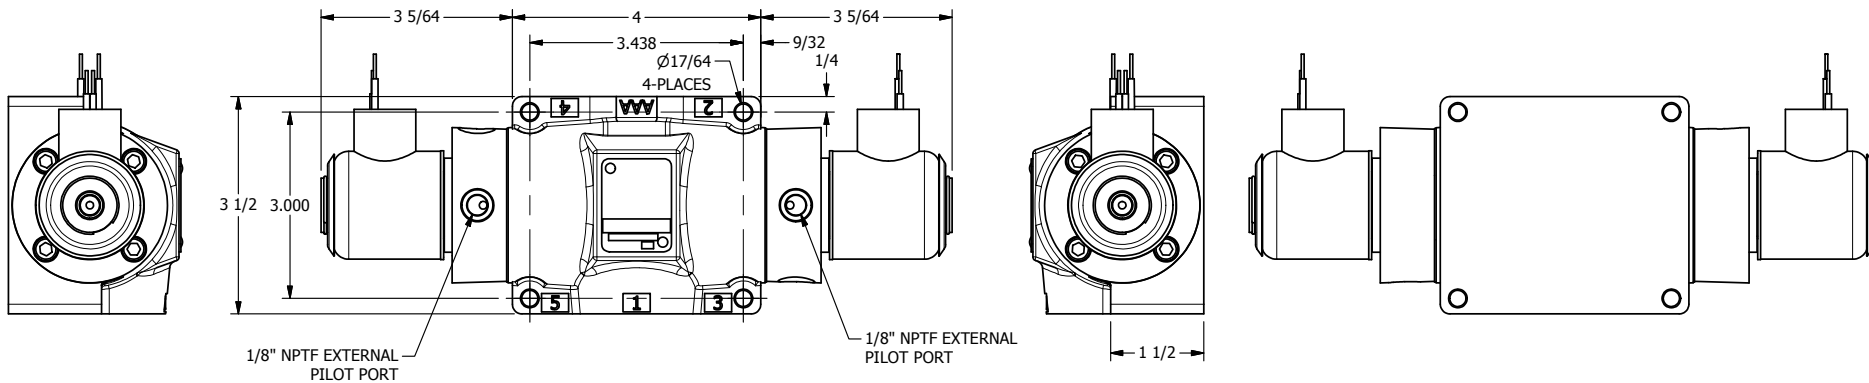

4

3

2

1

**AAA**  
PRODUCTS  
INTERNATIONAL

**AAA PRODUCTS INTERNATIONAL**  
7114 Harry Hines Blvd  
Dallas, TX 75235

TITLE 1/2" SIDE PORT, DBL SOL, 3 POS,  
SPR CTR, SOL RTRN, REGEN CTR SPL,  
EXPL PROOF, EXT PILOT

DRAWING NO.:  
DIM\_SY4DXZ

4

3

2

1

THE INFORMATION CONTAINED WITHIN THIS DOCUMENT IS PROPRIETARY TO AAA PRODUCTS AND MAY NOT BE DISCLOSED WITHOUT PRIOR WRITTEN CONSENT