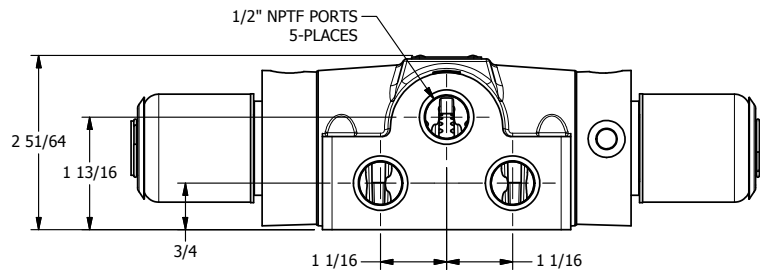

4

3

2

1

**AAA**  
PRODUCTS  
INTERNATIONAL

**AAA PRODUCTS INTERNATIONAL**  
7114 Harry Hines Blvd  
Dallas, TX 75235

TITLE 1/2" SIDE PORT, DBL SOL, 3 POS,  
SPR CTR, SOL RTRN, REGEN CTR SPL,  
EXPL PROOF, EXT PILOT

DRAWING NO.:  
DIM\_SY4DXZ

4

3

2

1

THE INFORMATION CONTAINED WITHIN THIS DOCUMENT IS PROPRIETARY TO AAA PRODUCTS AND MAY NOT BE DISCLOSED WITHOUT PRIOR WRITTEN CONSENT