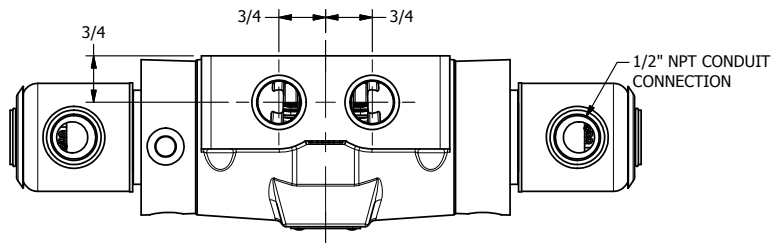

4

3

2

1

**AAA**  
PRODUCTS  
INTERNATIONAL

**AAA PRODUCTS INTERNATIONAL**  
7114 Harry Hines Blvd  
Dallas, TX 75235

TITLE 1/2" SIDE PORT, DBL SOL, 3 POS,  
SPR CTR, SOL RTRN, REGEN CTR SPL,  
EXPL PROOF, EXT PILOT

DRAWING NO.:  
DIM\_SY4DXZ

4

3

2

1

THE INFORMATION CONTAINED WITHIN THIS DOCUMENT IS PROPRIETARY TO AAA PRODUCTS AND MAY NOT BE DISCLOSED WITHOUT PRIOR WRITTEN CONSENT