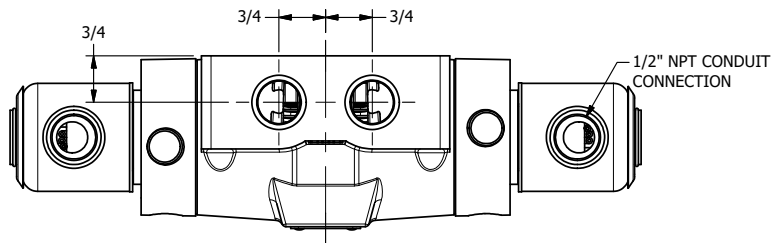

4

3

2

1

AAA
PRODUCTS
INTERNATIONAL

AAA PRODUCTS INTERNATIONAL
7114 Harry Hines Blvd
Dallas, TX 75235

TITLE 1/2" SIDE PORT, DBL SOL, 3 POS,
SPR CTR, SOL SHFT, FLOAT CTR SPL,
EXPL PROOF, LCKNG OVRD, EXT PILOT

DRAWING NO.:
DIM_SY4DXOZ

4

3

2

1

THE INFORMATION CONTAINED WITHIN THIS DOCUMENT IS PROPRIETARY TO AAA PRODUCTS AND MAY NOT BE DISCLOSED WITHOUT PRIOR WRITTEN CONSENT