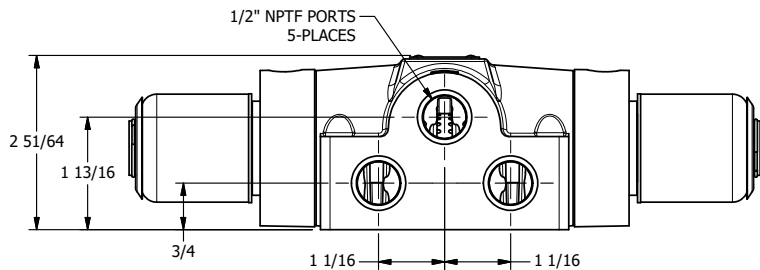

4

3

2

1

AAA
PRODUCTS
INTERNATIONAL

AAA PRODUCTS INTERNATIONAL
7114 Harry Hines Blvd
Dallas, TX 75235

TITLE 1/2" SIDE PORT, DBL SOL, 3 POS,
SPR CTR, SOL SHFT, FLOAT CTR SPL,
EXPL PROOF, LCKNG OVRD, EXT PILOT

DRAWING NO.:
DIM_SY4DXOZ

4

3

2

1

THE INFORMATION CONTAINED WITHIN THIS DOCUMENT IS PROPRIETARY TO AAA PRODUCTS AND MAY NOT BE DISCLOSED WITHOUT PRIOR WRITTEN CONSENT