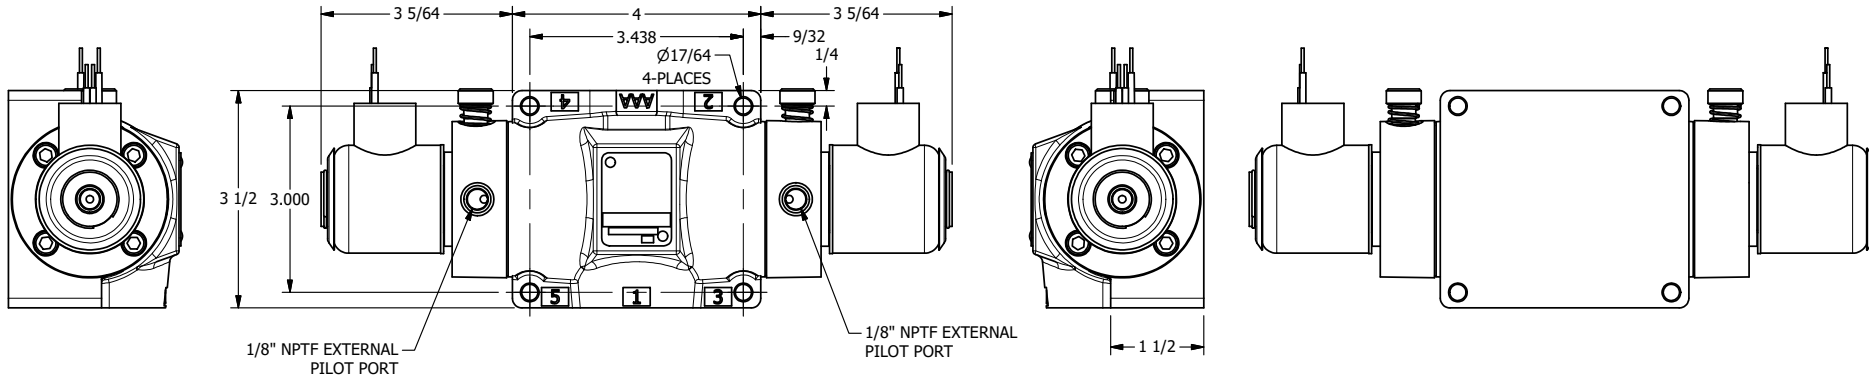

4

3

2

1

AAA
PRODUCTS
INTERNATIONAL

AAA PRODUCTS INTERNATIONAL
7114 Harry Hines Blvd
Dallas, TX 75235

TITLE 1/2" SIDE PORT, DBL SOL, 3 POS,
SPR CTR, SOL SHFT, FLOAT CTR SPL,
EXPL PROOF, LCKNG OVRD, EXT PILOT

DRAWING NO.:
DIM_SY4DXOZ

4

3

2

1

THE INFORMATION CONTAINED WITHIN THIS DOCUMENT IS PROPRIETARY TO AAA PRODUCTS AND MAY NOT BE DISCLOSED WITHOUT PRIOR WRITTEN CONSENT