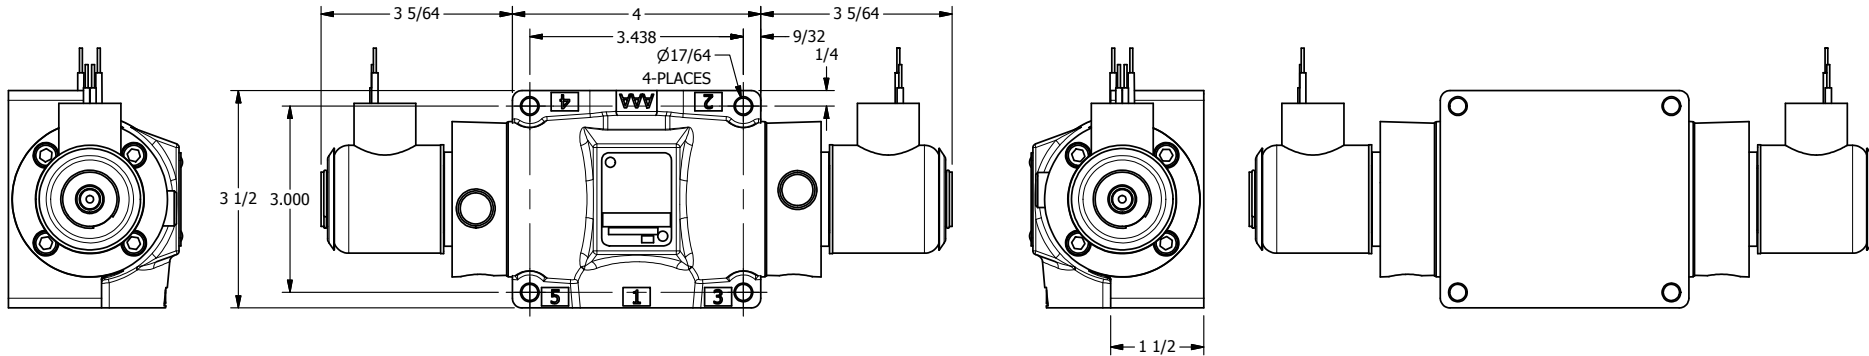

4

3

2

1

AAA
PRODUCTS
INTERNATIONAL

**AAA PRODUCTS
INTERNATIONAL**
7114 Harry Hines Blvd
Dallas, TX 75235

TITLE: 1/2" SIDE PORT, DBL SOL, 3 POS,
SPR CTR, SOL RTRN, REGEN CTR SPL,
EXPL PROOF, PUSH OVRD

DRAWING NO.:
DIM_SY4DXOP