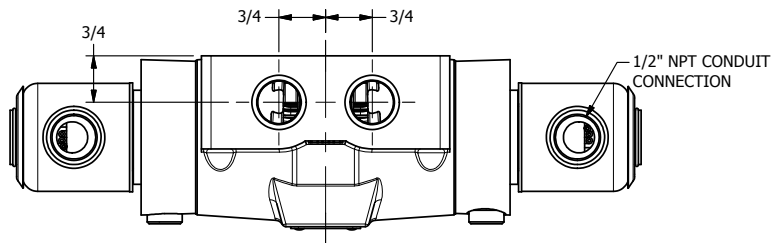

4

3

2

1

AAA
PRODUCTS
INTERNATIONAL

**AAA PRODUCTS
INTERNATIONAL**
7114 Harry Hines Blvd
Dallas, TX 75235

TITLE: 1/2" SIDE PORT, DBL SOL, 3 POS,
SPR CTR, SOL RTRN, REGEN CTR SPL,
EXPL PROOF, PUSH OVRD

DRAWING NO.:
DIM_SY4DXOP