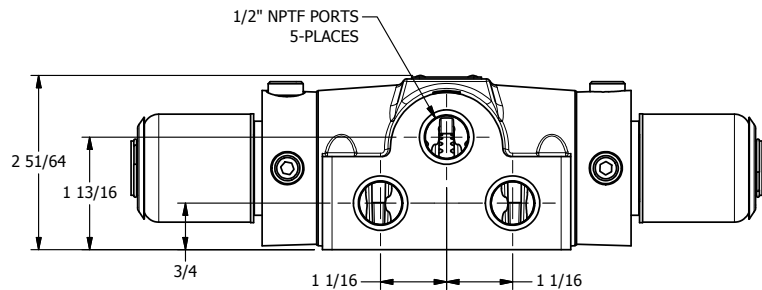

4

3

2

1

AAA
PRODUCTS
INTERNATIONAL

**AAA PRODUCTS
INTERNATIONAL**
7114 Harry Hines Blvd
Dallas, TX 75235

TITLE: 1/2" SIDE PORT, DBL SOL, 3 POS,
SPR CTR, SOL RTRN, REGEN CTR SPL,
EXPL PROOF, PUSH OVRD

DRAWING NO.:
DIM_SY4DXOP