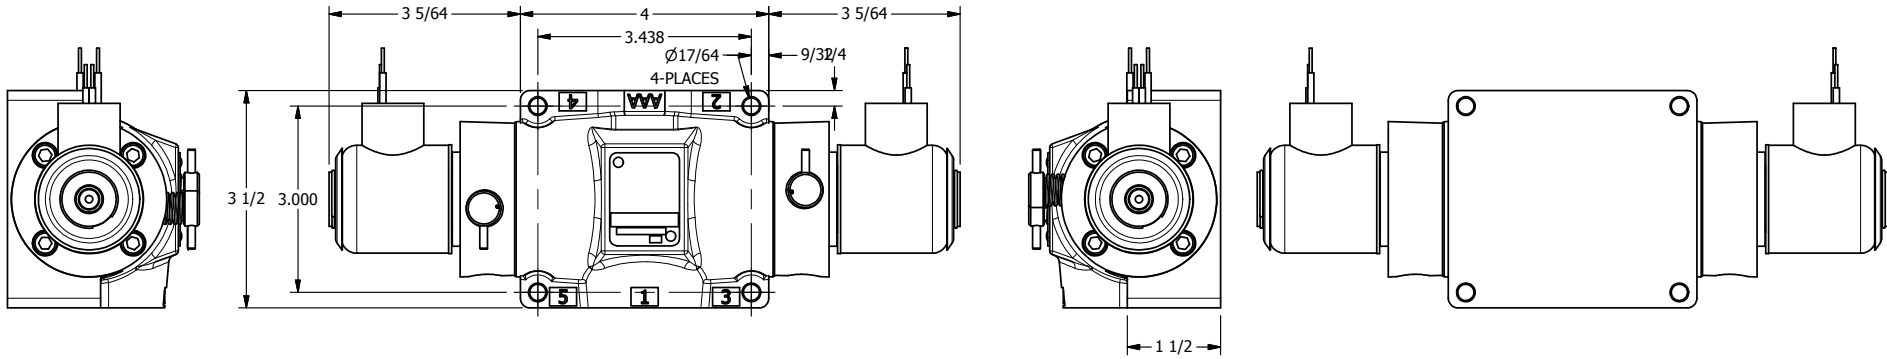

4

3

2

1

AAA
PRODUCTS
INTERNATIONAL

**AAA PRODUCTS
INTERNATIONAL**
7114 Harry Hines Blvd
Dallas, TX 75235

TITLE 1/2" SIDE PORT, DBL SOL, 3 POS,
SPR CTR, SOL RTRN, REGEN CTR SPL,
EXPL PROOF, NON-LCKNG OVRD

DRAWING NO.:
DIM_SY4DXON