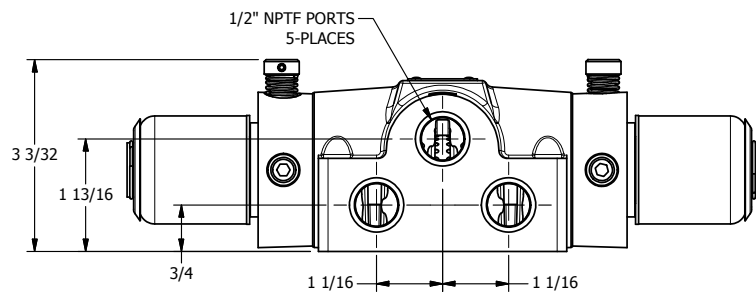

4

3

2

1

AAA
PRODUCTS
INTERNATIONAL

**AAA PRODUCTS
INTERNATIONAL**
7114 Harry Hines Blvd
Dallas, TX 75235

TITLE 1/2" SIDE PORT, DBL SOL, 3 POS,
SPR CTR, SOL RTRN, REGEN CTR SPL,
EXPL PROOF, NON-LCKNG OVRD

DRAWING NO.:
DIM_SY4DXON