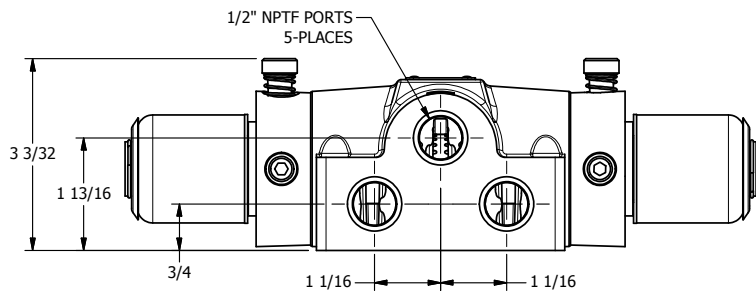

4

3

2

1

AAA
PRODUCTS
INTERNATIONAL

**AAA PRODUCTS
INTERNATIONAL**
7114 Harry Hines Blvd
Dallas, TX 75235

TITLE 1/2" SIDE PORT, DBL SOL, 3 POS,
SPR CTR, SOL RTRN, REGEN CTR SPL,
EXPL PROOF, LCKNG OVRD

DRAWING NO.:
DIM_SY4DXO