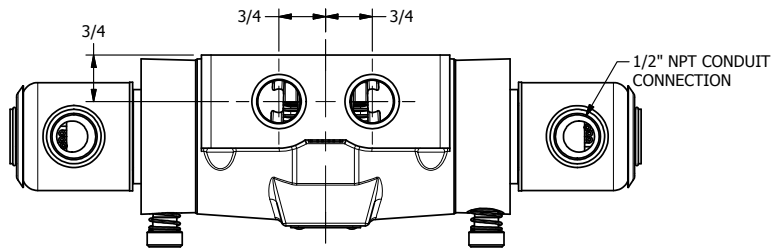

4

3

2

1

AAA
PRODUCTS
INTERNATIONAL

**AAA PRODUCTS
INTERNATIONAL**
7114 Harry Hines Blvd
Dallas, TX 75235

TITLE 1/2" SIDE PORT, DBL SOL, 3 POS,
SPR CTR, SOL RTRN, REGEN CTR SPL,
EXPL PROOF, LCKNG OVRD

DRAWING NO.:
DIM_SY4DXO