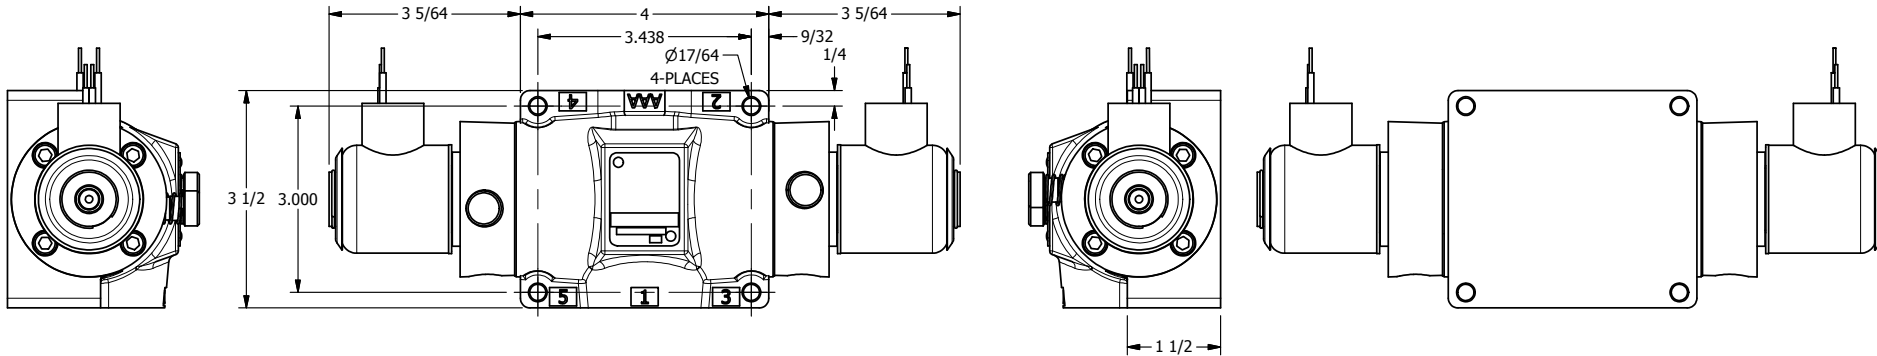

4

3

2

1

AAA
PRODUCTS
INTERNATIONAL

**AAA PRODUCTS
INTERNATIONAL**
7114 Harry Hines Blvd
Dallas, TX 75235

TITLE 1/2" SIDE PORT, DBL SOL, 3 POS,
SPR CTR, SOL RTRN, REGEN CTR SPL,
EXPL PROOF, LCKNG OVRD

DRAWING NO.:
DIM_SY4DXO