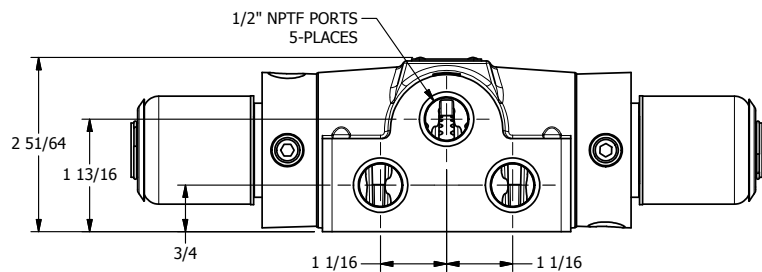

4

3

2

1

**AAA**  
PRODUCTS  
INTERNATIONAL

**AAA PRODUCTS  
INTERNATIONAL**  
7114 Harry Hines Blvd  
Dallas, TX 75235

TITLE: 1/2" SIDE PORT, DBL SOL, 3 POS,  
SPR CTR, SOL RTRN, REGEN CTR SPL,  
EXPL PROOF

PART NO.:  
DIM\_SY4DX

THE INFORMATION CONTAINED WITHIN THIS DOCUMENT IS PROPRIETARY TO AAA PRODUCTS AND MAY NOT BE DISCLOSED WITHOUT PRIOR WRITTEN CONSENT

4

3

2

1