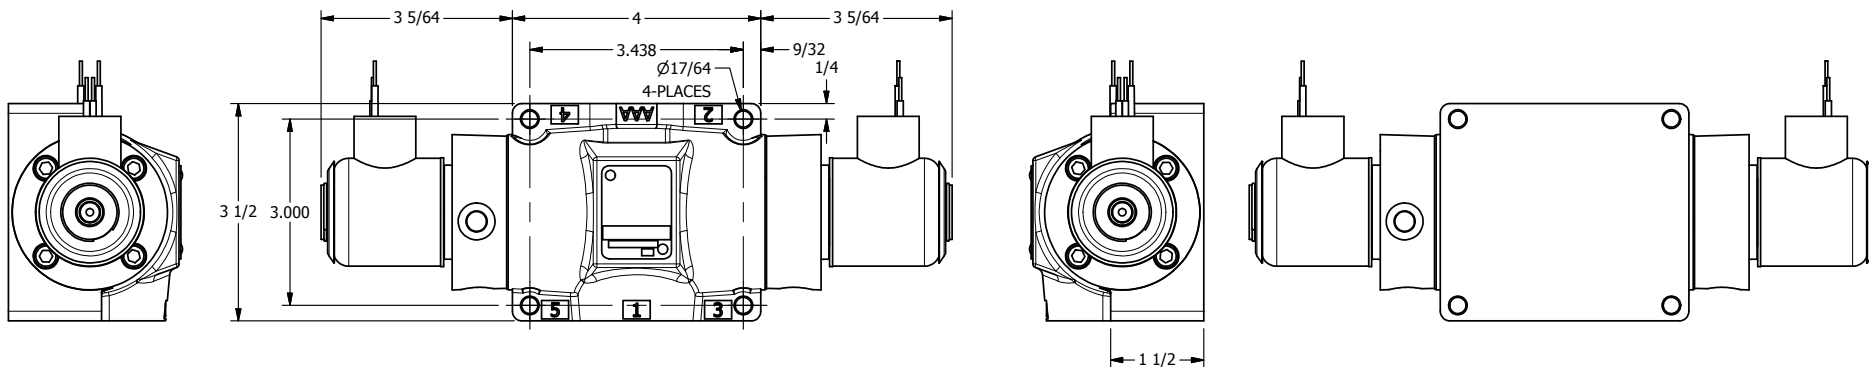

4

3

2

1

**AAA**  
PRODUCTS  
INTERNATIONAL

**AAA PRODUCTS  
INTERNATIONAL**  
7114 Harry Hines Blvd  
Dallas, TX 75235

TITLE: 1/2" SIDE PORT, DBL SOL, 3 POS,  
SPR CTR, SOL RTRN, REGEN CTR SPL,  
EXPL PROOF

PART NO.:  
DIM\_SY4DX

THE INFORMATION CONTAINED WITHIN THIS DOCUMENT IS PROPRIETARY TO AAA PRODUCTS AND MAY NOT BE DISCLOSED WITHOUT PRIOR WRITTEN CONSENT

4

3

2

1