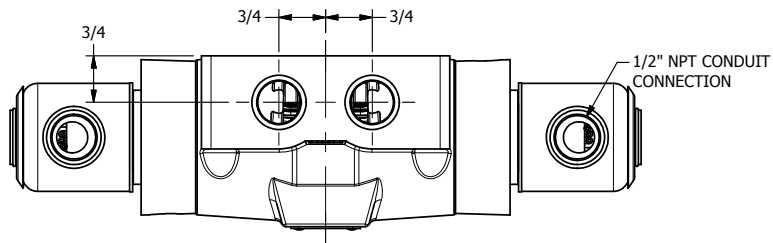

4

3

2

1

**AAA**  
PRODUCTS  
INTERNATIONAL

**AAA PRODUCTS  
INTERNATIONAL**  
7114 Harry Hines Blvd  
Dallas, TX 75235

TITLE: 1/2" SIDE PORT, DBL SOL, 3 POS,  
SPR CTR, SOL RTRN, REGEN CTR SPL,  
EXPL PROOF

PART NO.:  
DIM\_SY4DX

THE INFORMATION CONTAINED WITHIN THIS DOCUMENT IS PROPRIETARY TO AAA PRODUCTS AND MAY NOT BE DISCLOSED WITHOUT PRIOR WRITTEN CONSENT

4

3

2

1