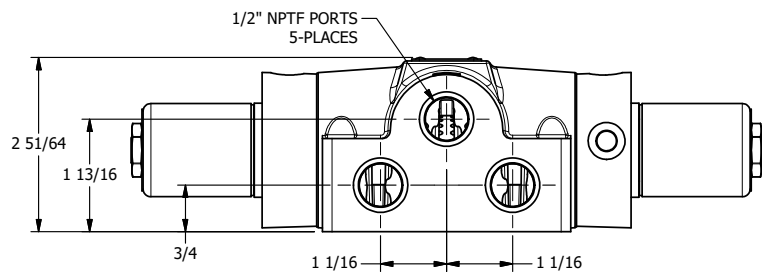

4

3

2

1

**AAA**  
PRODUCTS  
INTERNATIONAL

**AAA PRODUCTS INTERNATIONAL**  
7114 Harry Hines Blvd  
Dallas, TX 75235

TITLE: 1/2" SIDE PORT, DBL SOL, 3 POS,  
SPR CTR, SOL RTRN, REGEN CTR SPL,  
CLASSIC SOL, TAPPED VENT, EXT PILOT

DRAWING NO.:  
DIM\_SY4DTZ

THE INFORMATION CONTAINED WITHIN THIS DOCUMENT IS PROPRIETARY TO AAA PRODUCTS AND MAY NOT BE DISCLOSED WITHOUT PRIOR WRITTEN CONSENT

4

3

2

1