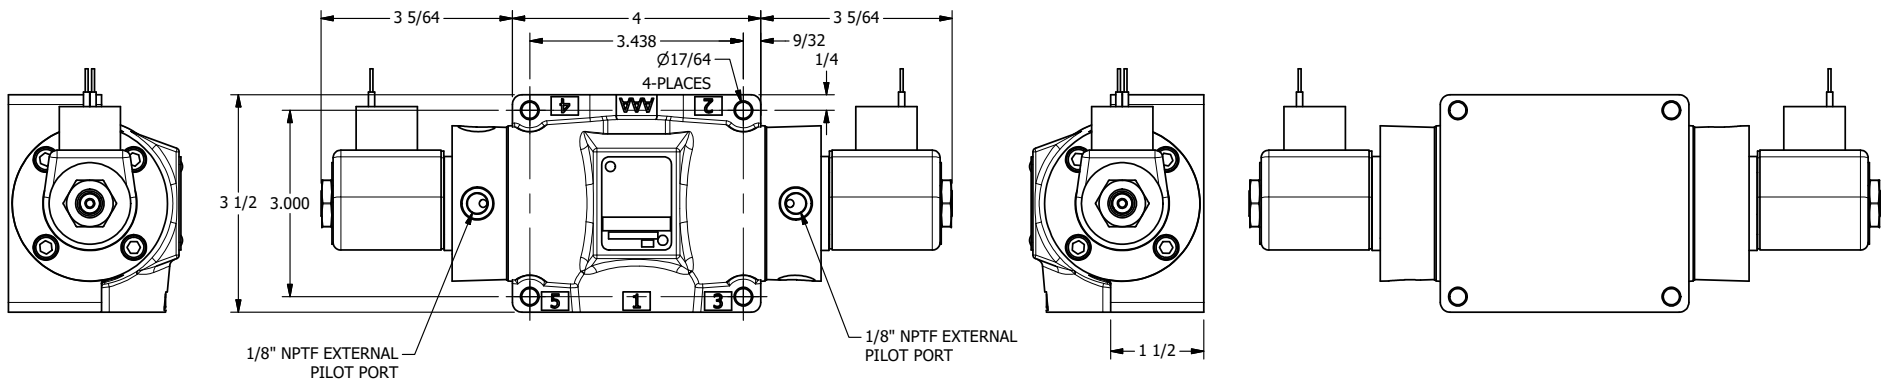

4

3

2

1

**AAA**  
PRODUCTS  
INTERNATIONAL

**AAA PRODUCTS INTERNATIONAL**  
7114 Harry Hines Blvd  
Dallas, TX 75235

TITLE: 1/2" SIDE PORT, DBL SOL, 3 POS,  
SPR CTR, SOL RTRN, REGEN CTR SPL,  
CLASSIC SOL, TAPPED VENT, EXT PILOT

DRAWING NO.:  
DIM\_SY4DTZ

THE INFORMATION CONTAINED WITHIN THIS DOCUMENT IS PROPRIETARY TO AAA PRODUCTS AND MAY NOT BE DISCLOSED WITHOUT PRIOR WRITTEN CONSENT

4

3

2

1