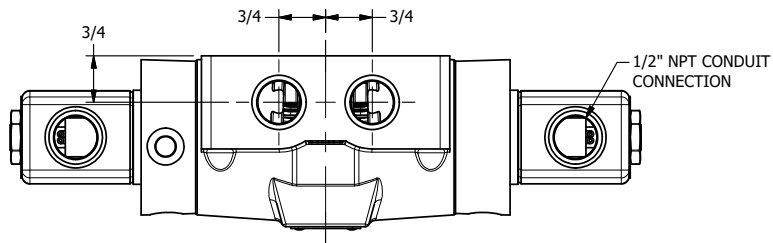

4

3

2

1

**AAA**  
PRODUCTS  
INTERNATIONAL

**AAA PRODUCTS INTERNATIONAL**  
7114 Harry Hines Blvd  
Dallas, TX 75235

TITLE: 1/2" SIDE PORT, DBL SOL, 3 POS,  
SPR CTR, SOL RTRN, REGEN CTR SPL,  
CLASSIC SOL, TAPPED VENT, EXT PILOT

DRAWING NO.:  
DIM\_SY4DTZ

THE INFORMATION CONTAINED WITHIN THIS DOCUMENT IS PROPRIETARY TO AAA PRODUCTS AND MAY NOT BE DISCLOSED WITHOUT PRIOR WRITTEN CONSENT

4

3

2

1