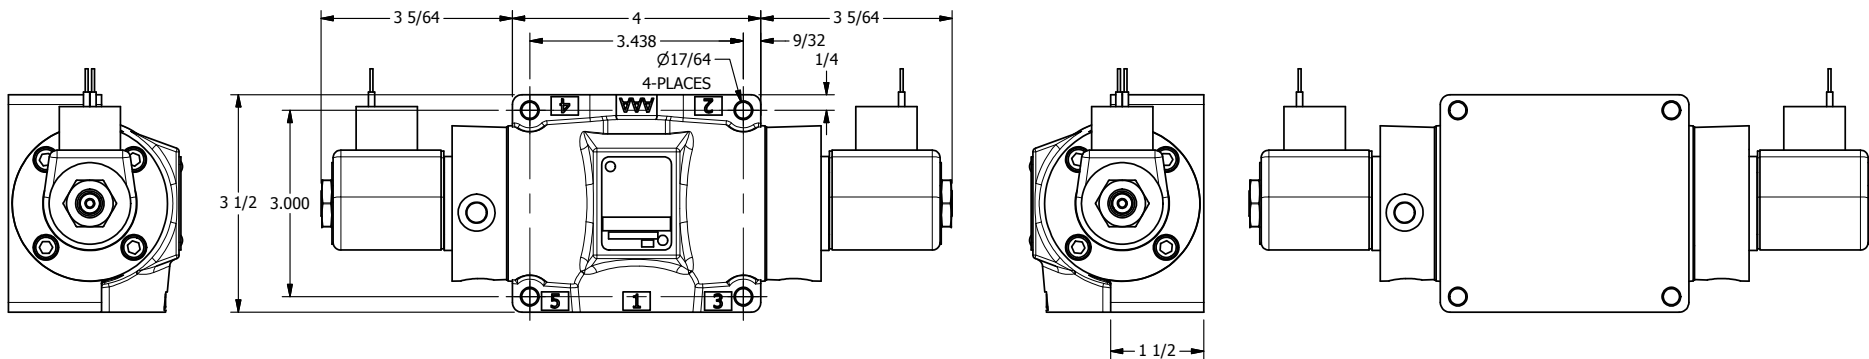

4

3

2

1

**AAA**  
PRODUCTS  
INTERNATIONAL

**AAA PRODUCTS  
INTERNATIONAL**  
7114 Harry Hines Blvd  
Dallas, TX 75235

TITLE 1/2" SIDE PORT, DBL SOL, 3 POS,  
SPR CTR, SOL RTRN, REGEN CTR SPL,  
CLASSIC SOL, TAPPED VENT

DRAWING NO.:  
DIM\_SY4DT

4

3

2

1

THE INFORMATION CONTAINED WITHIN THIS DOCUMENT IS PROPRIETARY TO AAA PRODUCTS AND MAY NOT BE DISCLOSED WITHOUT PRIOR WRITTEN CONSENT