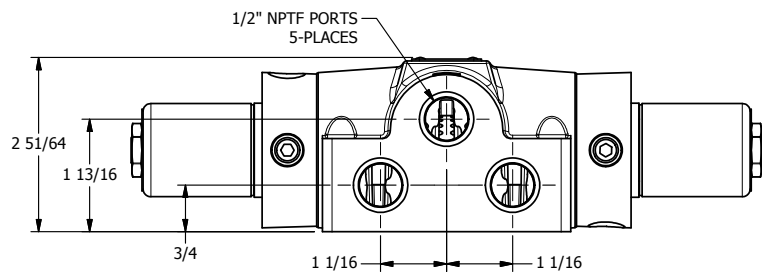

4

3

2

1

**AAA**  
PRODUCTS  
INTERNATIONAL

**AAA PRODUCTS  
INTERNATIONAL**  
7114 Harry Hines Blvd  
Dallas, TX 75235

TITLE 1/2" SIDE PORT, DBL SOL, 3 POS,  
SPR CTR, SOL RTRN, REGEN CTR SPL,  
CLASSIC SOL, TAPPED VENT

DRAWING NO.:  
DIM\_SY4DT

4

3

2

1

THE INFORMATION CONTAINED WITHIN THIS DOCUMENT IS PROPRIETARY TO AAA PRODUCTS AND MAY NOT BE DISCLOSED WITHOUT PRIOR WRITTEN CONSENT