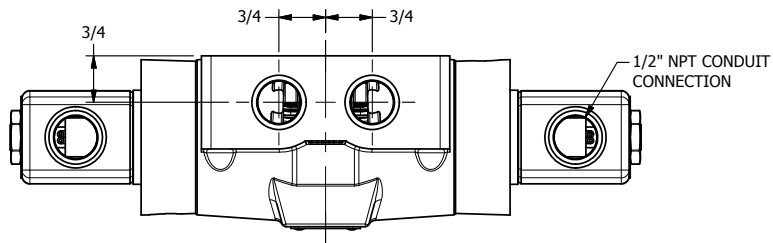

4

3

2

1

**AAA**  
PRODUCTS  
INTERNATIONAL

**AAA PRODUCTS  
INTERNATIONAL**  
7114 Harry Hines Blvd  
Dallas, TX 75235

TITLE 1/2" SIDE PORT, DBL SOL, 3 POS,  
SPR CTR, SOL RTRN, REGEN CTR SPL,  
CLASSIC SOL, TAPPED VENT

DRAWING NO.:  
DIM\_SY4DT

4

3

2

1

THE INFORMATION CONTAINED WITHIN THIS DOCUMENT IS PROPRIETARY TO AAA PRODUCTS AND MAY NOT BE DISCLOSED WITHOUT PRIOR WRITTEN CONSENT