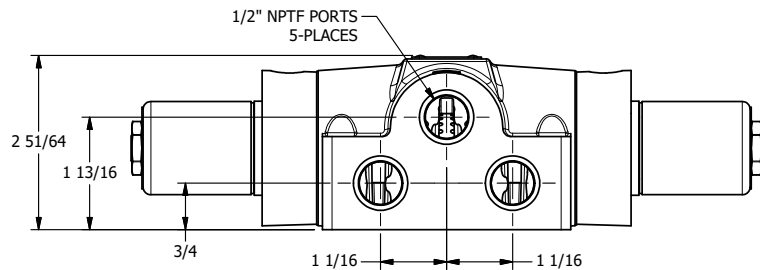

4

3

2

1

AAA
PRODUCTS
INTERNATIONAL

**AAA PRODUCTS
INTERNATIONAL**
7114 Harry Hines Blvd
Dallas, TX 75235

TITLE: 1/2" SIDE PORT, DBL SOL, 3 POS,
SPR CTR, SOL SHFT, REGEN CTR SPL,
CLASSIC SOL, LCKNG OVRD, EXT PILOT

DRAWING NO.:
DIM_SY4DOZ

THE INFORMATION CONTAINED WITHIN THIS DOCUMENT IS PROPRIETARY TO AAA PRODUCTS AND MAY NOT BE DISCLOSED WITHOUT PRIOR WRITTEN CONSENT

4

3

2

1