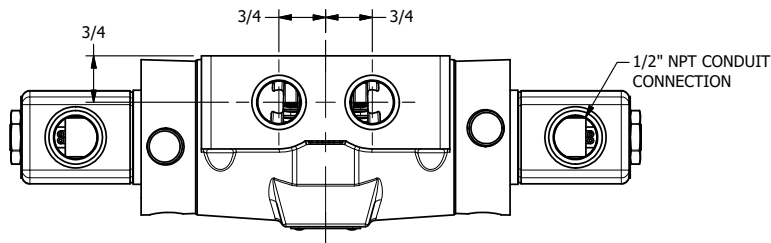

4

3

2

1

AAA
PRODUCTS
INTERNATIONAL

**AAA PRODUCTS
INTERNATIONAL**
7114 Harry Hines Blvd
Dallas, TX 75235

TITLE: 1/2" SIDE PORT, DBL SOL, 3 POS,
SPR CTR, SOL SHFT, REGEN CTR SPL,
CLASSIC SOL, LCKNG OVRD, EXT PILOT

DRAWING NO.:
DIM_SY4DOZ

THE INFORMATION CONTAINED WITHIN THIS DOCUMENT IS PROPRIETARY TO AAA PRODUCTS AND MAY NOT BE DISCLOSED WITHOUT PRIOR WRITTEN CONSENT

4

3

2

1