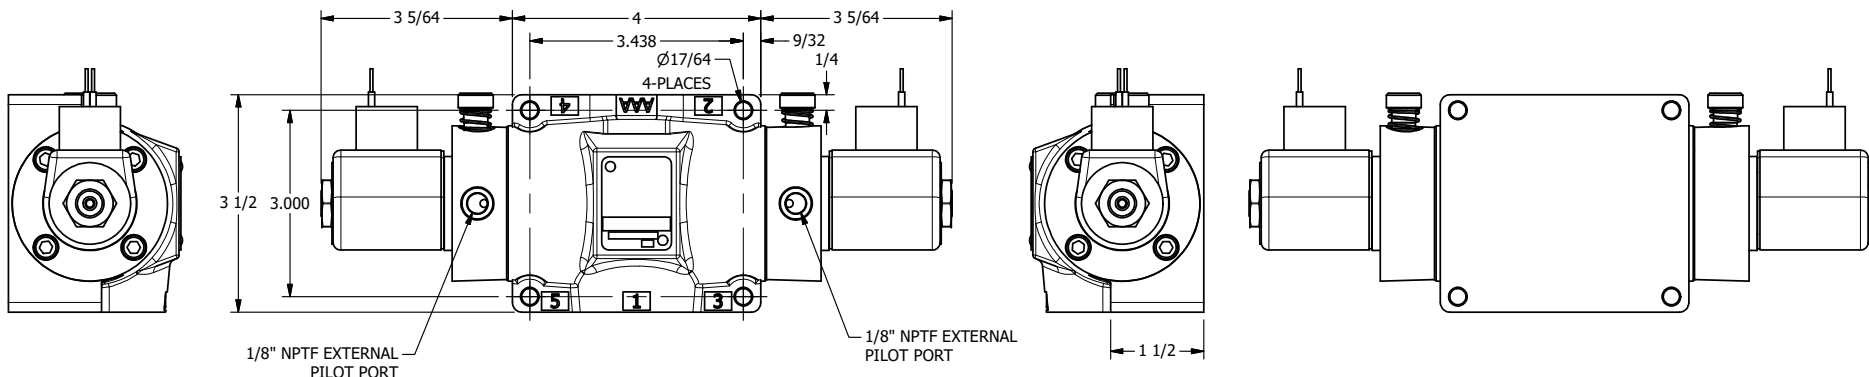

4

3

2

1

AAA
PRODUCTS
INTERNATIONAL

**AAA PRODUCTS
INTERNATIONAL**
7114 Harry Hines Blvd
Dallas, TX 75235

TITLE: 1/2" SIDE PORT, DBL SOL, 3 POS,
SPR CTR, SOL SHFT, REGEN CTR SPL,
CLASSIC SOL, LCKNG OVRD, EXT PILOT

DRAWING NO.:
DIM_SY4DOZ

THE INFORMATION CONTAINED WITHIN THIS DOCUMENT IS PROPRIETARY TO AAA PRODUCTS AND MAY NOT BE DISCLOSED WITHOUT PRIOR WRITTEN CONSENT

4

3

2

1