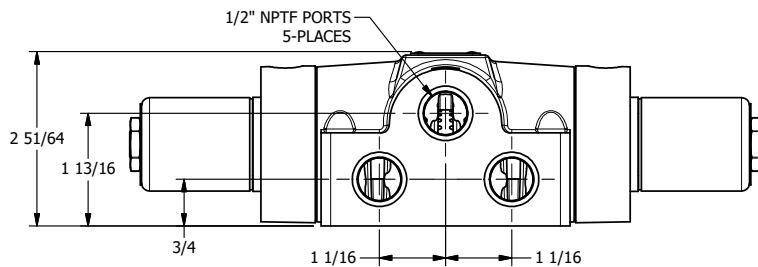

4

3

2

1

AAA
PRODUCTS
INTERNATIONAL

AAA PRODUCTS INTERNATIONAL
7114 Harry Hines Blvd
Dallas, TX 75235

TITLE: 1/2" SIDE PORT, DBL SOL, 3 POS,
REGEN SPR CTR, CLASSIC SOL,
LCKNG OVRD, THD VENT, EXT PILOT

DRAWING NO.:
DIM_SY4DOTZ