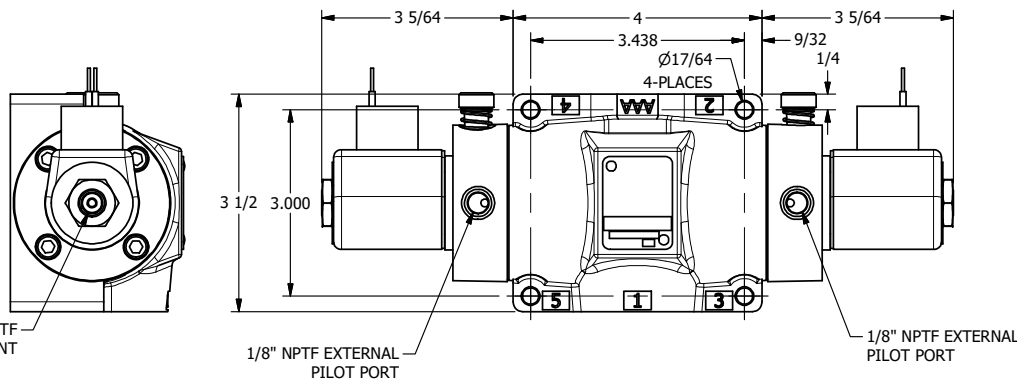

4

3

2

1

AAA
PRODUCTS
INTERNATIONAL

AAA PRODUCTS INTERNATIONAL
7114 Harry Hines Blvd
Dallas, TX 75235

TITLE: 1/2" SIDE PORT, DBL SOL, 3 POS,
REGEN SPR CTR, CLASSIC SOL,
LCKNG OVRD, THD VENT, EXT PILOT

DRAWING NO.:
DIM_SY4DOTZ