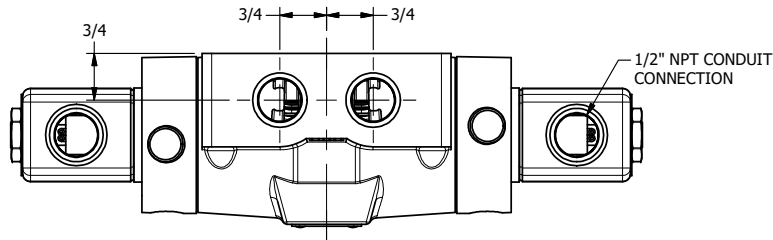

4

3

2

1

AAA
PRODUCTS
INTERNATIONAL

AAA PRODUCTS INTERNATIONAL
7114 Harry Hines Blvd
Dallas, TX 75235

TITLE: 1/2" SIDE PORT, DBL SOL, 3 POS,
REGEN SPR CTR, CLASSIC SOL,
LCKNG OVRD, THD VENT, EXT PILOT

DRAWING NO.:
DIM_SY4DOTZ