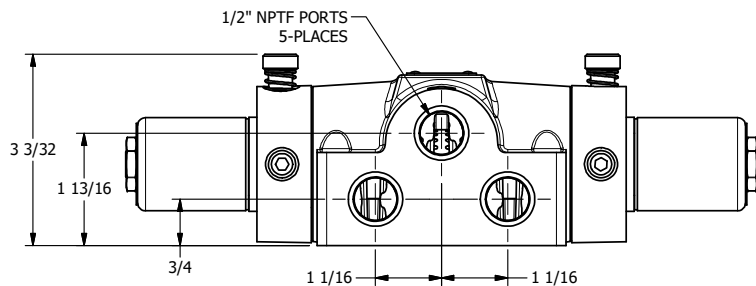

4

3

2

1

AAA
PRODUCTS
INTERNATIONAL

**AAA PRODUCTS
INTERNATIONAL**
7114 Harry Hines Blvd
Dallas, TX 75235

TITLE: 1/2" SIDE PORT, DBL SOL, 3 POS,
REGEN SPR CTR, CLASSIC SOL,
LCKNG OVRD, THD VENT

DRAWING NO.:
DIM_SY4DOT