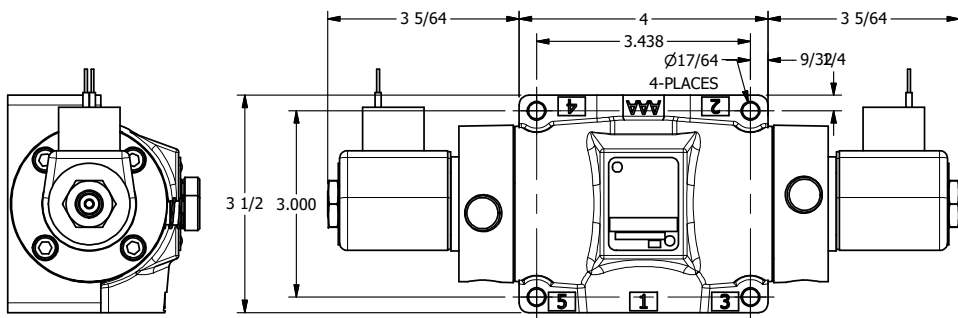

4

3

2

1

AAA
PRODUCTS
INTERNATIONAL

**AAA PRODUCTS
INTERNATIONAL**
7114 Harry Hines Blvd
Dallas, TX 75235

TITLE: 1/2" SIDE PORT, DBL SOL, 3 POS,
REGEN SPR CTR, CLASSIC SOL,
LCKNG OVRD, THD VENT

DRAWING NO.:
DIM_SY4DOT