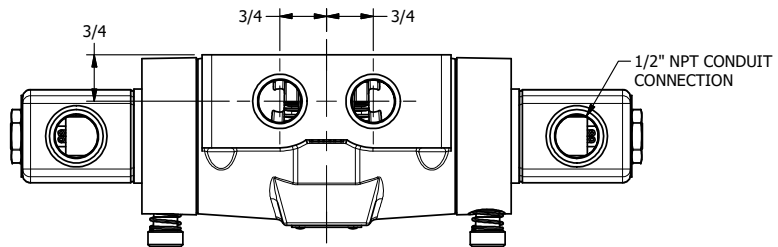

4

3

2

1

AAA
PRODUCTS
INTERNATIONAL

**AAA PRODUCTS
INTERNATIONAL**
7114 Harry Hines Blvd
Dallas, TX 75235

TITLE: 1/2" SIDE PORT, DBL SOL, 3 POS,
REGEN SPR CTR, CLASSIC SOL,
LCKNG OVRD, THD VENT

DRAWING NO.:
DIM_SY4DOT