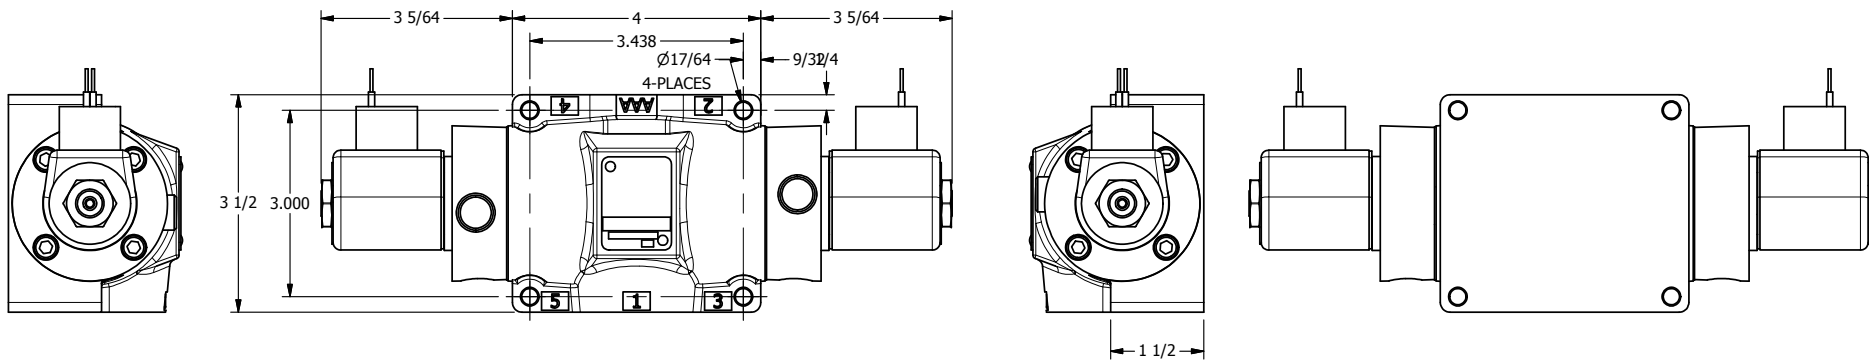

4

3

2

1

AAA
PRODUCTS
INTERNATIONAL

**AAA PRODUCTS
INTERNATIONAL**
7114 Harry Hines Blvd
Dallas, TX 75235

TITLE 1/2" SIDE PORT, DBL SOL, 3 POS,
SPR CTR, SOL RTRN, REGEN CTR SPL,
CLASSIC SOL, PUSH OVRD

DRAWING NO.:
DIM_SY4DOP