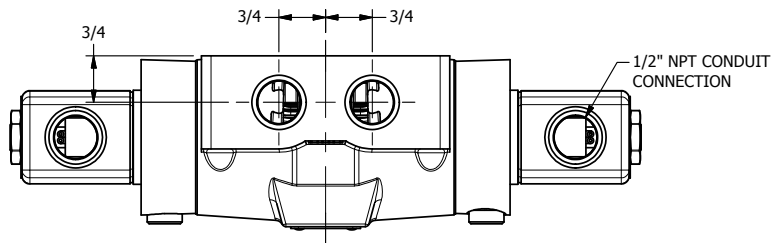

4

3

2

1

AAA
PRODUCTS
INTERNATIONAL

**AAA PRODUCTS
INTERNATIONAL**
7114 Harry Hines Blvd
Dallas, TX 75235

TITLE 1/2" SIDE PORT, DBL SOL, 3 POS,
SPR CTR, SOL RTRN, REGEN CTR SPL,
CLASSIC SOL, PUSH OVRD

DRAWING NO.:
DIM_SY4DOP