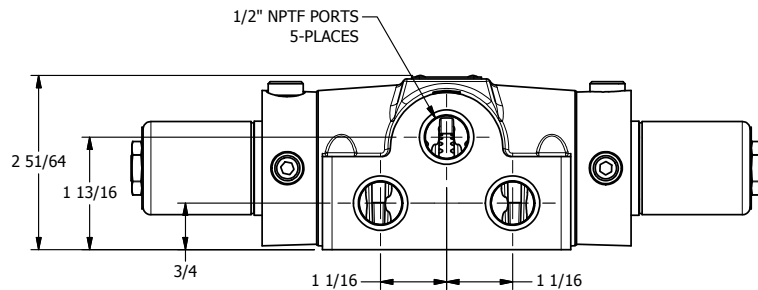

4

3

2

1

AAA
PRODUCTS
INTERNATIONAL

**AAA PRODUCTS
INTERNATIONAL**
7114 Harry Hines Blvd
Dallas, TX 75235

TITLE 1/2" SIDE PORT, DBL SOL, 3 POS,
SPR CTR, SOL RTRN, REGEN CTR SPL,
CLASSIC SOL, PUSH OVRD

DRAWING NO.:
DIM_SY4DOP