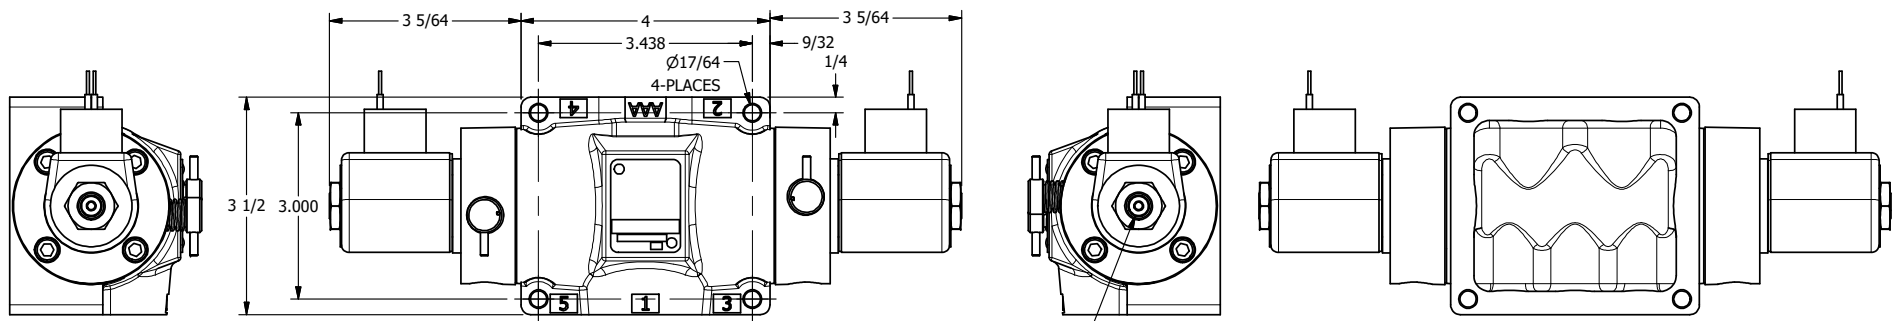

4

3

2

1

AAA
PRODUCTS
INTERNATIONAL

**AAA PRODUCTS
INTERNATIONAL**
7114 Harry Hines Blvd
Dallas, TX 75235

TITLE: 1/2" SIDE PORT, DBL SOL, 3 POS,
REGEN SPR CTR, CLASSIC,
NON-LCKNG OVRD, TPD VENT

DRAWING NO.:
DIM_SY4DONT