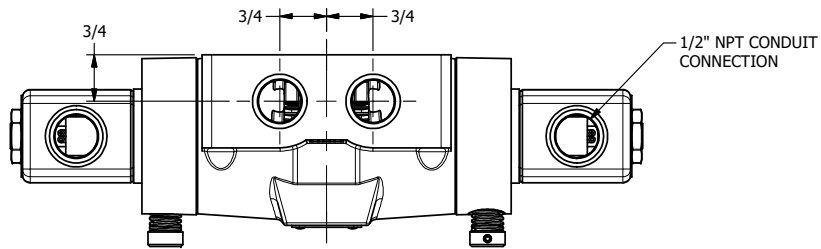

4

3

2

1

AAA
PRODUCTS
INTERNATIONAL

**AAA PRODUCTS
INTERNATIONAL**
7114 Harry Hines Blvd
Dallas, TX 75235

TITLE: 1/2" SIDE PORT, DBL SOL, 3 POS,
REGEN SPR CTR, CLASSIC,
NON-LCKNG OVRD, TPD VENT

DRAWING NO.:
DIM_SY4DONT