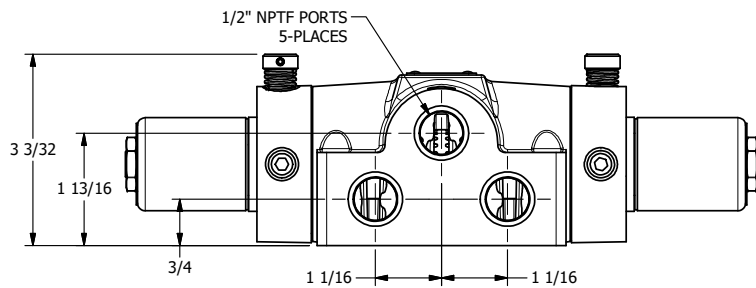

4

3

2

1

AAA
PRODUCTS
INTERNATIONAL

**AAA PRODUCTS
INTERNATIONAL**
7114 Harry Hines Blvd
Dallas, TX 75235

TITLE: 1/2" SIDE PORT, DBL SOL, 3 POS,
REGEN SPR CTR, CLASSIC,
NON-LCKNG OVRD, TPD VENT

DRAWING NO.:
DIM_SY4DONT