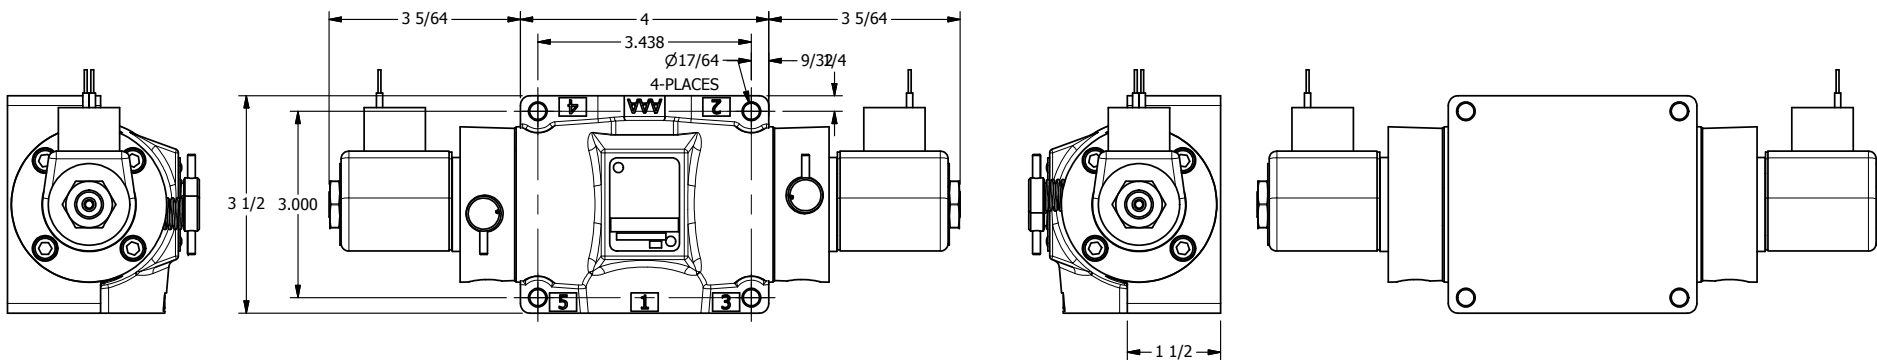

4

3

2

1

AAA
PRODUCTS
INTERNATIONAL

**AAA PRODUCTS
INTERNATIONAL**
7114 Harry Hines Blvd
Dallas, TX 75235

TITLE 1/2" SIDE PORT, DBL SOL, 3 POS,
SPR CTR, SOL RTRN, REGEN CTR SPL,
CLASSIC SOL, NON-LCKNG OVRD

DRAWING NO.:
DIM_SY4DON