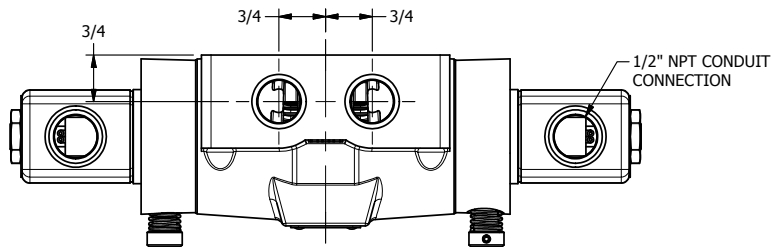

4

3

2

1

AAA
PRODUCTS
INTERNATIONAL

**AAA PRODUCTS
INTERNATIONAL**
7114 Harry Hines Blvd
Dallas, TX 75235

TITLE 1/2" SIDE PORT, DBL SOL, 3 POS,
SPR CTR, SOL RTRN, REGEN CTR SPL,
CLASSIC SOL, NON-LCKNG OVRD

DRAWING NO.:
DIM_SY4DON