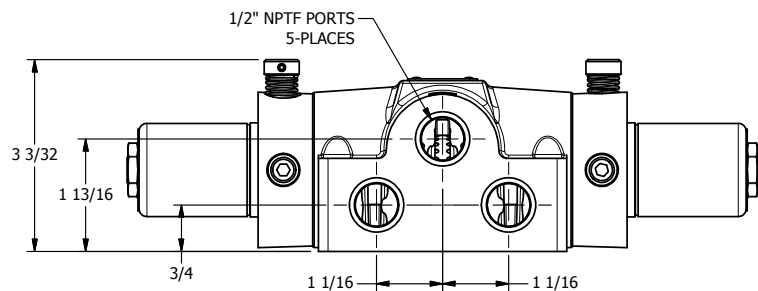

4

3

2

1

AAA
PRODUCTS
INTERNATIONAL

**AAA PRODUCTS
INTERNATIONAL**
7114 Harry Hines Blvd
Dallas, TX 75235

TITLE 1/2" SIDE PORT, DBL SOL, 3 POS,
SPR CTR, SOL RTRN, REGEN CTR SPL,
CLASSIC SOL, NON-LCKNG OVRD

DRAWING NO.:
DIM_SY4DON