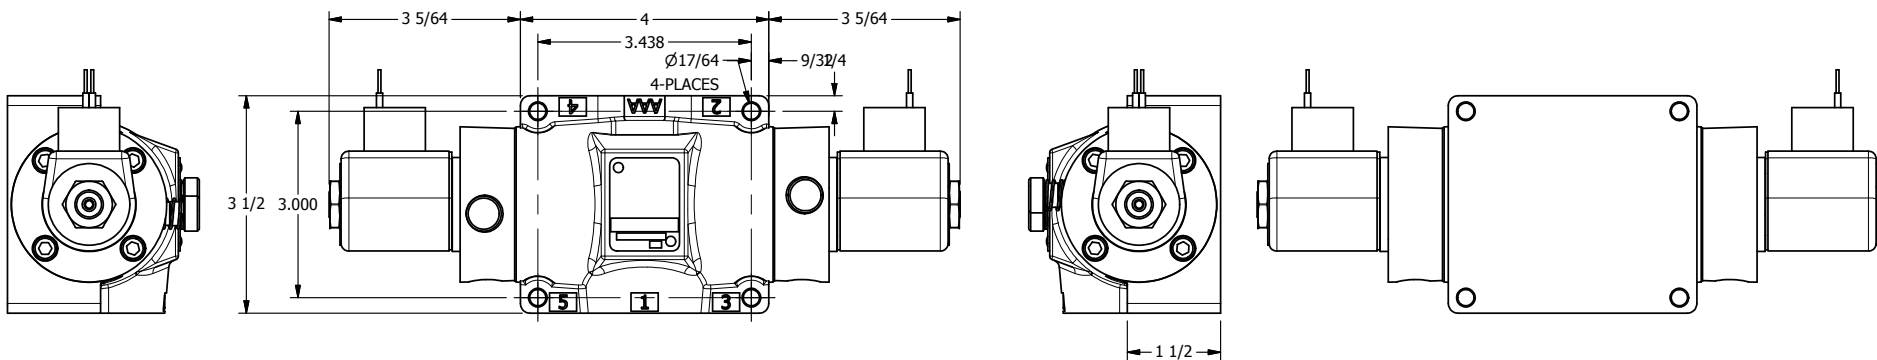

4

3

2

1

AAA
PRODUCTS
INTERNATIONAL

**AAA PRODUCTS
INTERNATIONAL**
7114 Harry Hines Blvd
Dallas, TX 75235

TITLE 1/2" SIDE PORT, DBL SOL, 3 POS,
SPR CTR, SOL RTRN, REGEN CTR SPL,
CLASSIC SOL, LCKNG OVRD

DRAWING NO.:
DIM_SY4DO