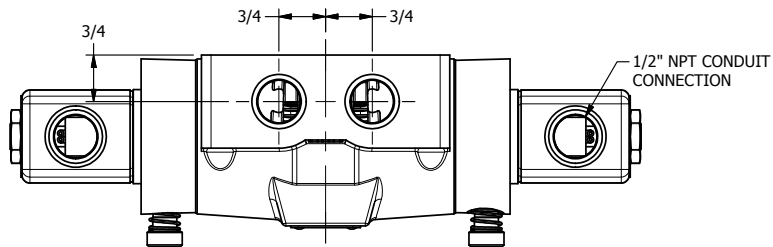

4

3

2

1

AAA
PRODUCTS
INTERNATIONAL

**AAA PRODUCTS
INTERNATIONAL**
7114 Harry Hines Blvd
Dallas, TX 75235

TITLE 1/2" SIDE PORT, DBL SOL, 3 POS,
SPR CTR, SOL RTRN, REGEN CTR SPL,
CLASSIC SOL, LCKNG OVRD

DRAWING NO.:
DIM_SY4DO