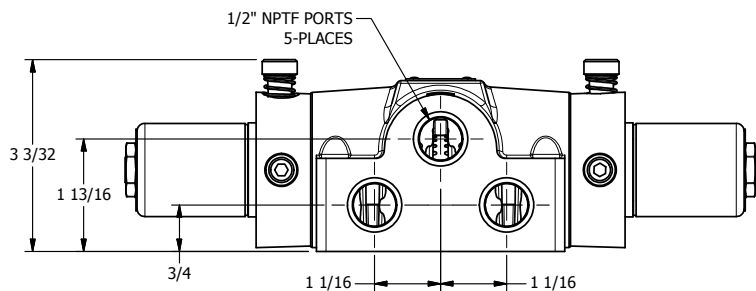

4

3

2

1

AAA
PRODUCTS
INTERNATIONAL

**AAA PRODUCTS
INTERNATIONAL**
7114 Harry Hines Blvd
Dallas, TX 75235

TITLE 1/2" SIDE PORT, DBL SOL, 3 POS,
SPR CTR, SOL RTRN, REGEN CTR SPL,
CLASSIC SOL, LCKNG OVRD

DRAWING NO.:
DIM_SY4DO