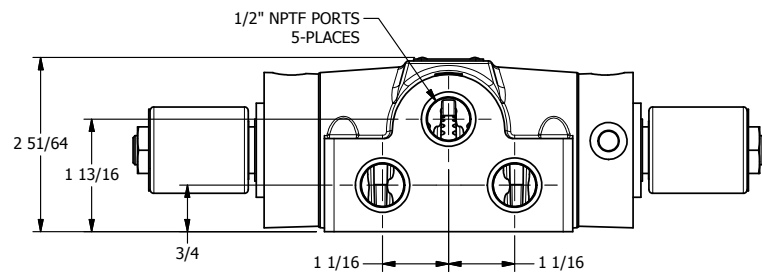

4

3

2

1

**AAA**  
PRODUCTS  
INTERNATIONAL

**AAA PRODUCTS  
INTERNATIONAL**  
7114 Harry Hines Blvd  
Dallas, TX 75235

TITLE 1/2" SIDE PORT, DBL SOL, 3 POS,  
SPR CTR, SOL RTRN, REGEN CTR SPL,  
MOLD-OVER, EXT PILOT

DRAWING NO.:  
DIM\_SY4DMZ

4

3

2

1

THE INFORMATION CONTAINED WITHIN THIS DOCUMENT IS PROPRIETARY TO AAA PRODUCTS AND MAY NOT BE DISCLOSED WITHOUT PRIOR WRITTEN CONSENT