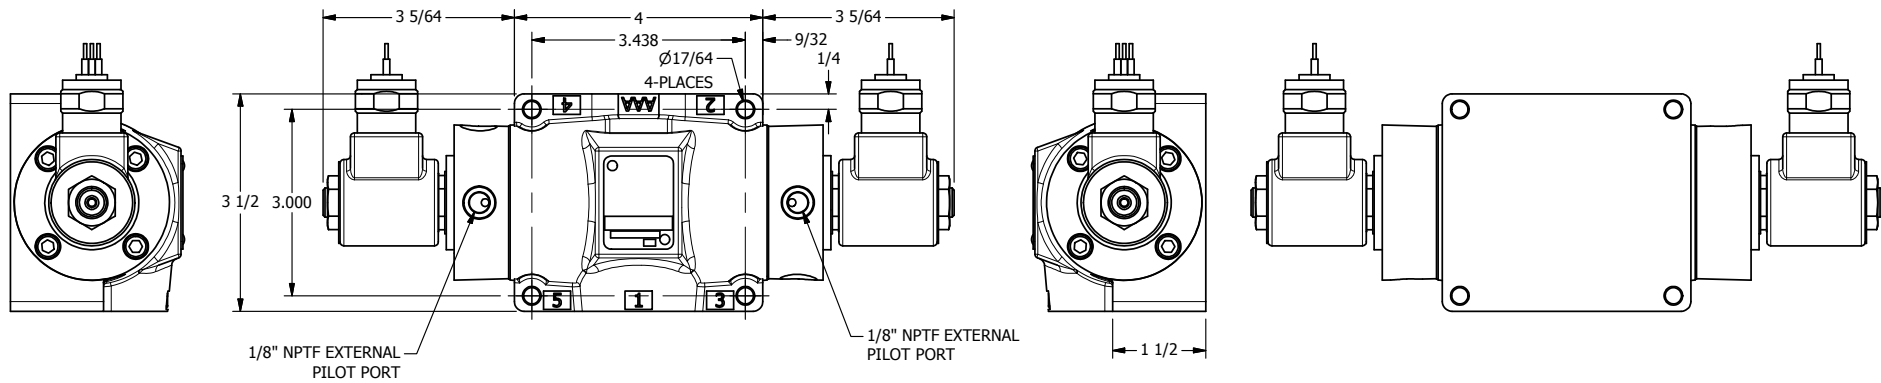

4

3

2

1

**AAA**  
PRODUCTS  
INTERNATIONAL

**AAA PRODUCTS  
INTERNATIONAL**  
7114 Harry Hines Blvd  
Dallas, TX 75235

TITLE 1/2" SIDE PORT, DBL SOL, 3 POS,  
SPR CTR, SOL RTRN, REGEN CTR SPL,  
MOLD-OVER, EXT PILOT