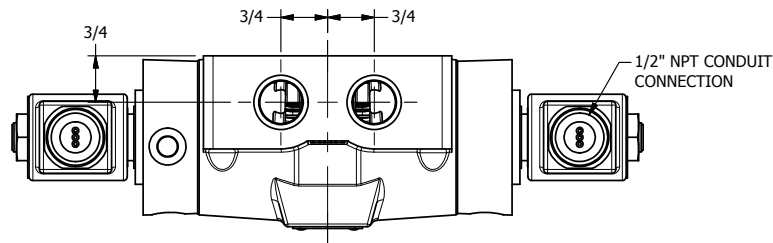

4

3

2

1

**AAA**  
PRODUCTS  
INTERNATIONAL

**AAA PRODUCTS  
INTERNATIONAL**  
7114 Harry Hines Blvd  
Dallas, TX 75235

TITLE 1/2" SIDE PORT, DBL SOL, 3 POS,  
SPR CTR, SOL RTRN, REGEN CTR SPL,  
MOLD-OVER, EXT PILOT

DRAWING NO.:  
DIM\_SY4DMZ

4

3

2

1

THE INFORMATION CONTAINED WITHIN THIS DOCUMENT IS PROPRIETARY TO AAA PRODUCTS AND MAY NOT BE DISCLOSED WITHOUT PRIOR WRITTEN CONSENT