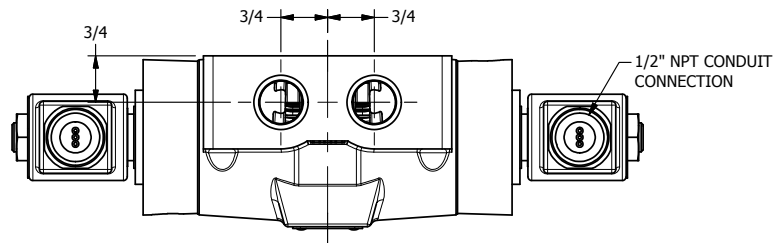

4

3

2

1

AAA
PRODUCTS
INTERNATIONAL

**AAA PRODUCTS
INTERNATIONAL**
7114 Harry Hines Blvd
Dallas, TX 75235

TITLE: 1/2" SIDE PORT, DBL SOL, 3 POS,
SPR CTR, SOL RTRN, REGEN CTR SPL,
MOLD-OVER, TAPPED VENT

DRAWING NO.:
DIM_SY4DMT