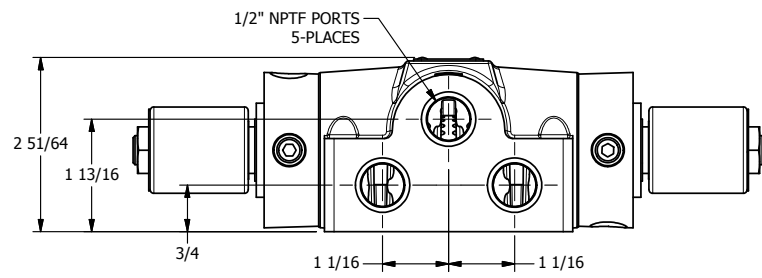

4

3

2

1

AAA
PRODUCTS
INTERNATIONAL

**AAA PRODUCTS
INTERNATIONAL**
7114 Harry Hines Blvd
Dallas, TX 75235

TITLE: 1/2" SIDE PORT, DBL SOL, 3 POS,
SPR CTR, SOL RTRN, REGEN CTR SPL,
MOLD-OVER, TAPPED VENT

DRAWING NO.:
DIM_SY4DMT