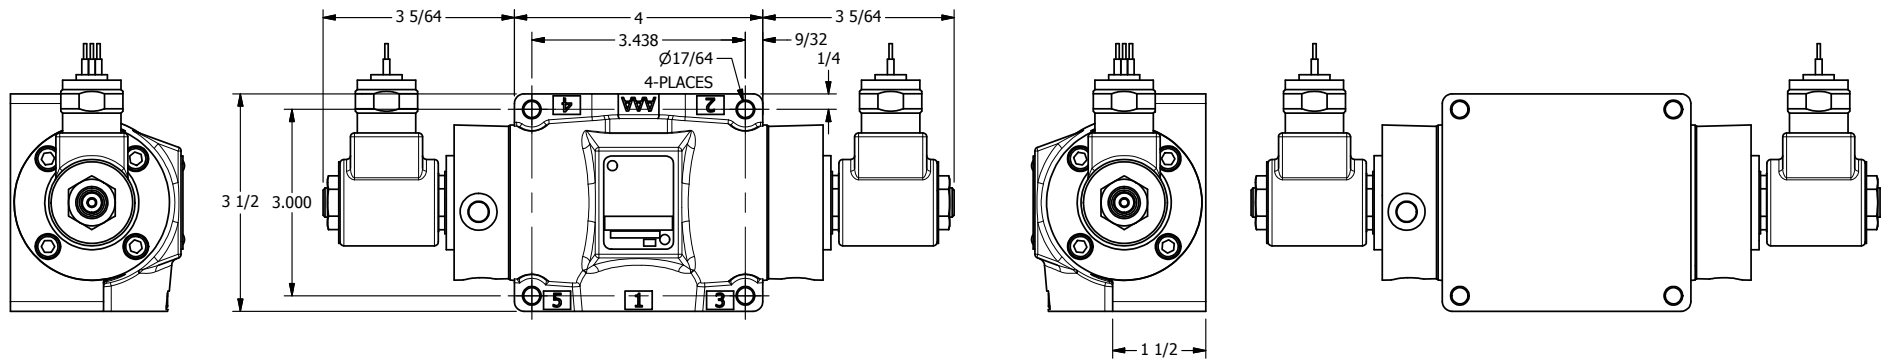

4

3

2

1

AAA
PRODUCTS
INTERNATIONAL

**AAA PRODUCTS
INTERNATIONAL**
7114 Harry Hines Blvd
Dallas, TX 75235

TITLE: 1/2" SIDE PORT, DBL SOL, 3 POS,
SPR CTR, SOL RTRN, REGEN CTR SPL,
MOLD-OVER, TAPPED VENT

DRAWING NO.:
DIM_SY4DMT