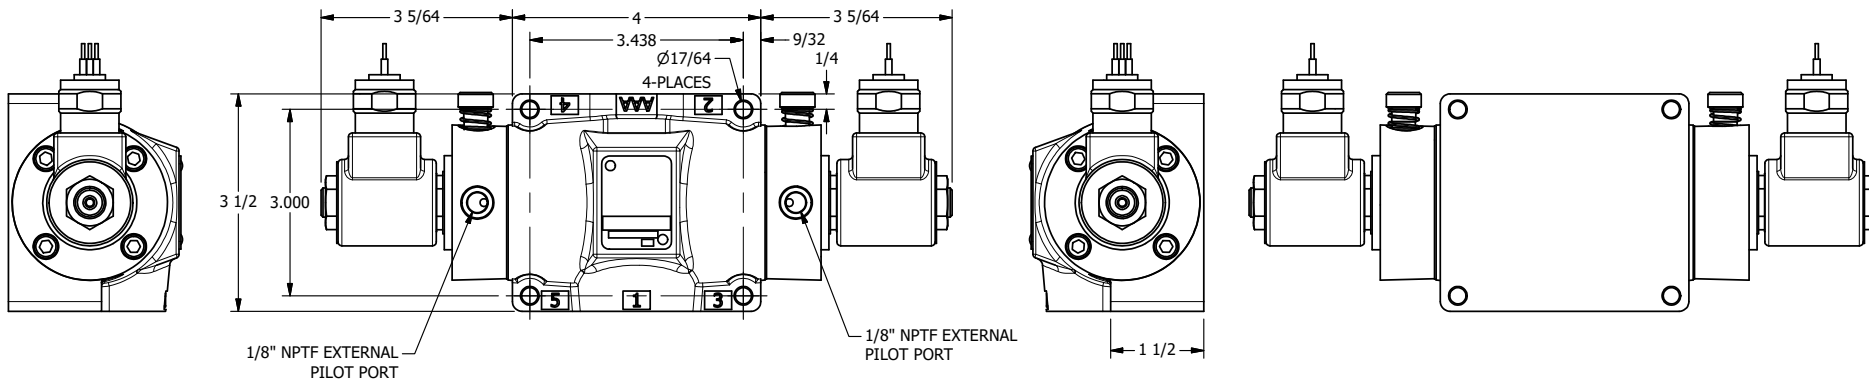

4

3

2

1

**AAA**  
PRODUCTS  
INTERNATIONAL

**AAA PRODUCTS  
INTERNATIONAL**  
7114 Harry Hines Blvd  
Dallas, TX 75235

TITLE 1/2" SIDE PORT, DBL SOL, 3 POS,  
SPR CTR, SOL SHFT, REGEN CTR SPL,  
MOLD-OVER, LCKNG OVRD, EXT PILOT