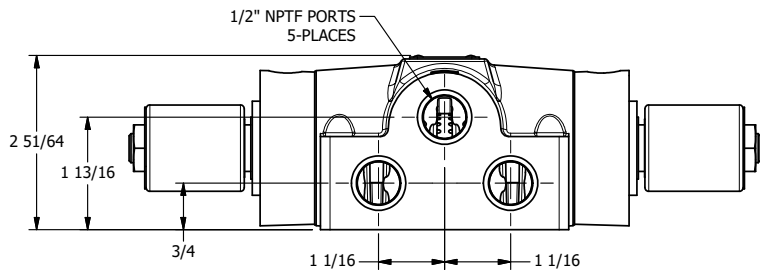

4

3

2

1

**AAA**  
PRODUCTS  
INTERNATIONAL

**AAA PRODUCTS  
INTERNATIONAL**  
7114 Harry Hines Blvd  
Dallas, TX 75235

TITLE 1/2" SIDE PORT, DBL SOL, 3 POS,  
SPR CTR, SOL SHFT, REGEN CTR SPL,  
MOLD-OVER, LCKNG OVRD, EXT PILOT

DRAWING NO.:  
DIM\_SY4DMOZ

THE INFORMATION CONTAINED WITHIN THIS DOCUMENT IS PROPRIETARY TO AAA PRODUCTS AND MAY NOT BE DISCLOSED WITHOUT PRIOR WRITTEN CONSENT

4

3

2

1

B

B