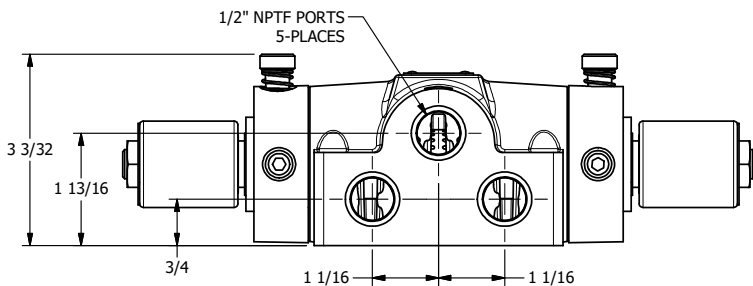

4

3

2

1

1/8" NPTF
TAPPED VENT
2-PLACES

AAA
PRODUCTS
INTERNATIONAL

**AAA PRODUCTS
INTERNATIONAL**
7114 Harry Hines Blvd
Dallas, TX 75235

TITLE: 1/2" SIDE PORT, DBL SOL, 3 POS,
REGEN SPR CTR, MOLD-OVER,
LCKNG OVRD, TPD VENT

DRAWING NO.:
DIM_SY4DMOT

THE INFORMATION CONTAINED WITHIN THIS DOCUMENT IS PROPRIETARY TO AAA PRODUCTS AND MAY NOT BE DISCLOSED WITHOUT PRIOR WRITTEN CONSENT

4

3

2

↑

A

A