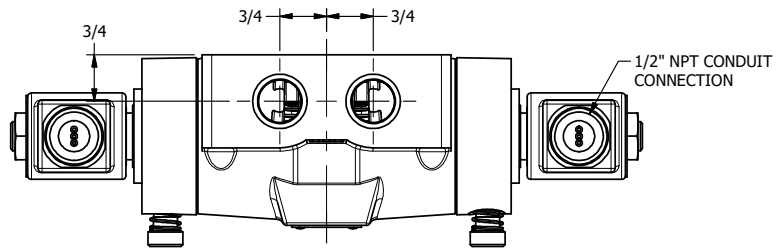

4

3

2

1

1/8" NPTF
TAPPED VENT
2-PLACES

AAA
PRODUCTS
INTERNATIONAL

**AAA PRODUCTS
INTERNATIONAL**
7114 Harry Hines Blvd
Dallas, TX 75235

TITLE: 1/2" SIDE PORT, DBL SOL, 3 POS,
REGEN SPR CTR, MOLD-OVER,
LCKNG OVRD, TPD VENT

DRAWING NO.:
DIM_SY4DMOT

THE INFORMATION CONTAINED WITHIN THIS DOCUMENT IS PROPRIETARY TO AAA PRODUCTS AND MAY NOT BE DISCLOSED WITHOUT PRIOR WRITTEN CONSENT

4

3

2

↑

A

A