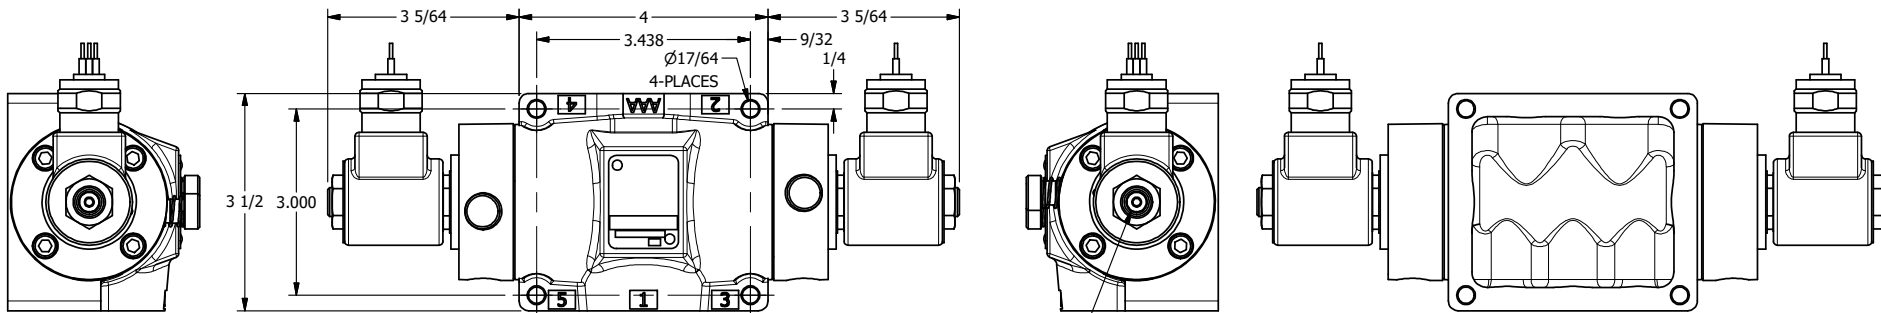

4

3

2

1

1/8" NPTF
TAPPED VENT
2-PLACES

AAA
PRODUCTS
INTERNATIONAL

**AAA PRODUCTS
INTERNATIONAL**
7114 Harry Hines Blvd
Dallas, TX 75235

TITLE: 1/2" SIDE PORT, DBL SOL, 3 POS,
REGEN SPR CTR, MOLD-OVER,
LCKNG OVRD, TPD VENT

DRAWING NO.:
DIM_SY4DMOT

THE INFORMATION CONTAINED WITHIN THIS DOCUMENT IS PROPRIETARY TO AAA PRODUCTS AND MAY NOT BE DISCLOSED WITHOUT PRIOR WRITTEN CONSENT

4

3

2

↑

A

A