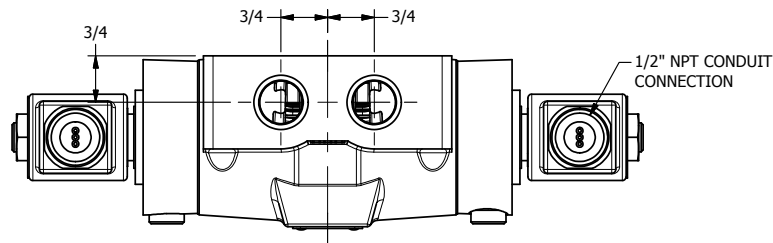

4

3

2

1

AAA
PRODUCTS
INTERNATIONAL

**AAA PRODUCTS
INTERNATIONAL**
7114 Harry Hines Blvd
Dallas, TX 75235

TITLE 1/2" SIDE PORT, DBL SOL, 3 POS,
SPR CTR, SOL RTRN, REGEN CTR SPL,
MOLD-OVER, PUSH OVRD

DRAWING NO.:
DIM_SY4DMOP