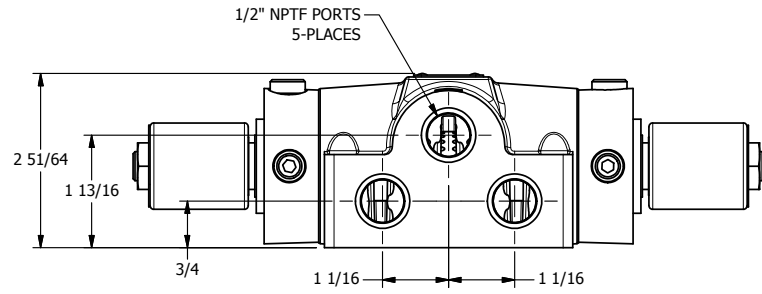

4

3

2

1

AAA
PRODUCTS
INTERNATIONAL

**AAA PRODUCTS
INTERNATIONAL**
7114 Harry Hines Blvd
Dallas, TX 75235

TITLE 1/2" SIDE PORT, DBL SOL, 3 POS,
SPR CTR, SOL RTRN, REGEN CTR SPL,
MOLD-OVER, PUSH OVRD

DRAWING NO.:
DIM_SY4DMOP