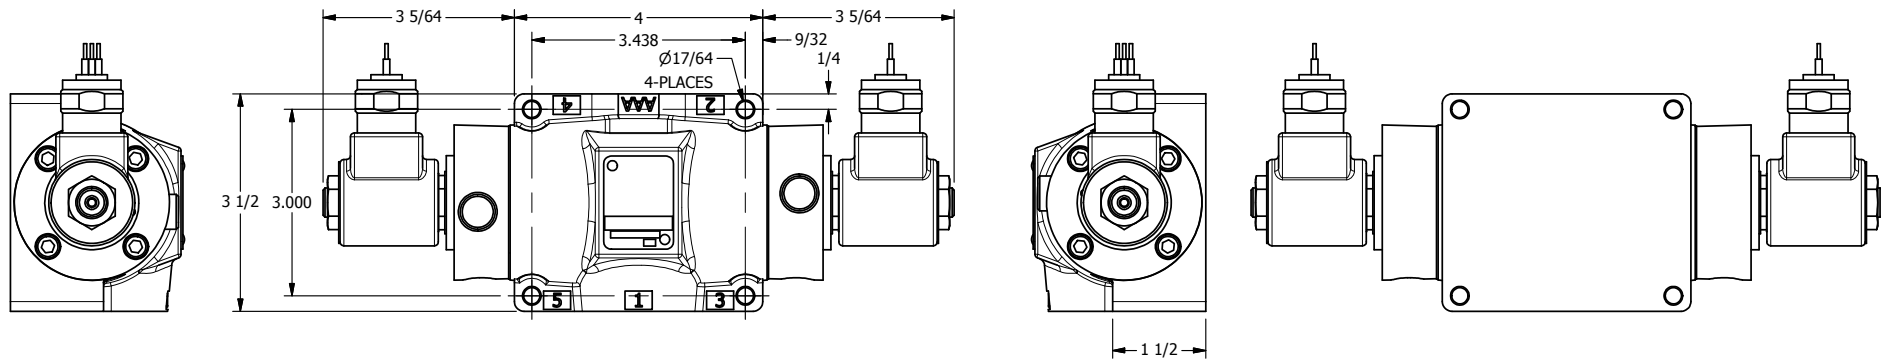

4

3

2

1

AAA
PRODUCTS
INTERNATIONAL

**AAA PRODUCTS
INTERNATIONAL**
7114 Harry Hines Blvd
Dallas, TX 75235

TITLE 1/2" SIDE PORT, DBL SOL, 3 POS,
SPR CTR, SOL RTRN, REGEN CTR SPL,
MOLD-OVER, PUSH OVRD

DRAWING NO.:
DIM_SY4DMOP