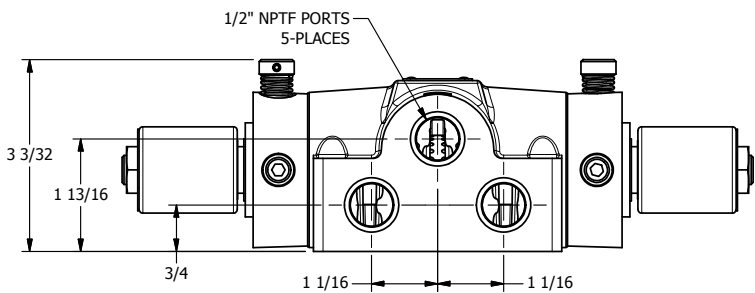

4

3

2

1

AAA
PRODUCTS
INTERNATIONAL

AAA PRODUCTS INTERNATIONAL
7114 Harry Hines Blvd
Dallas, TX 75235

TITLE: 1/2" SIDE PORT, DBL SOL, 3 POS,
SPR CTR, SOL RTRN, REGEN CTR SPL,
MOLD-OVER, NON-LCKNG OVRD

DRAWING NO.:
DIM_SY4DMON