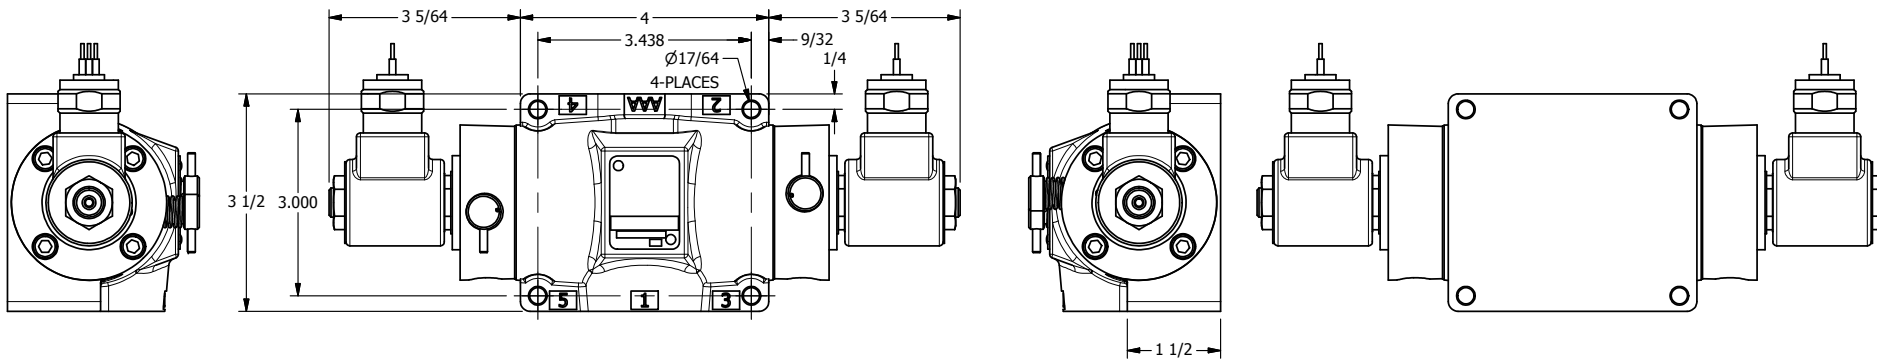

4

3

2

1

AAA
PRODUCTS
INTERNATIONAL

AAA PRODUCTS INTERNATIONAL
7114 Harry Hines Blvd
Dallas, TX 75235

TITLE: 1/2" SIDE PORT, DBL SOL, 3 POS,
SPR CTR, SOL RTRN, REGEN CTR SPL,
MOLD-OVER, NON-LCKNG OVRD

DRAWING NO.:
DIM_SY4DMON