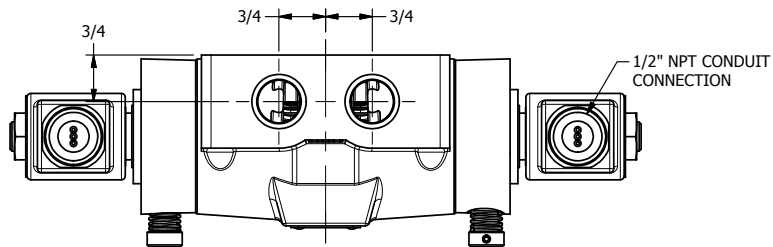

4

3

2

1

AAA
PRODUCTS
INTERNATIONAL

AAA PRODUCTS INTERNATIONAL
7114 Harry Hines Blvd
Dallas, TX 75235

TITLE: 1/2" SIDE PORT, DBL SOL, 3 POS,
SPR CTR, SOL RTRN, REGEN CTR SPL,
MOLD-OVER, NON-LCKNG OVRD

DRAWING NO.:
DIM_SY4DMON