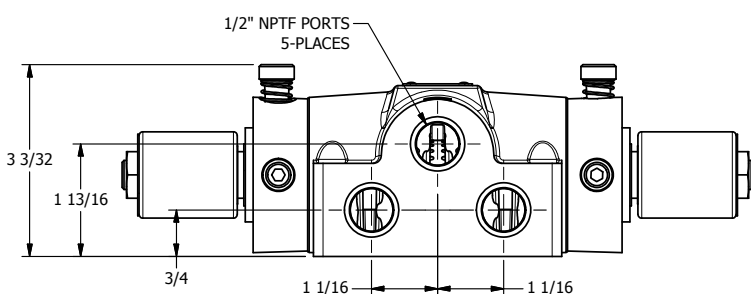

4

3

2

1

AAA
PRODUCTS
INTERNATIONAL

**AAA PRODUCTS
INTERNATIONAL**
7114 Harry Hines Blvd
Dallas, TX 75235

TITLE 1/2" SIDE PORT, DBL SOL, 3 POS,
SPR CTR, SOL RTRN, REGEN CTR SPL,
MOLD-OVER, LCKNG OVRD

DRAWING NO.:
DIM_SY4DMO