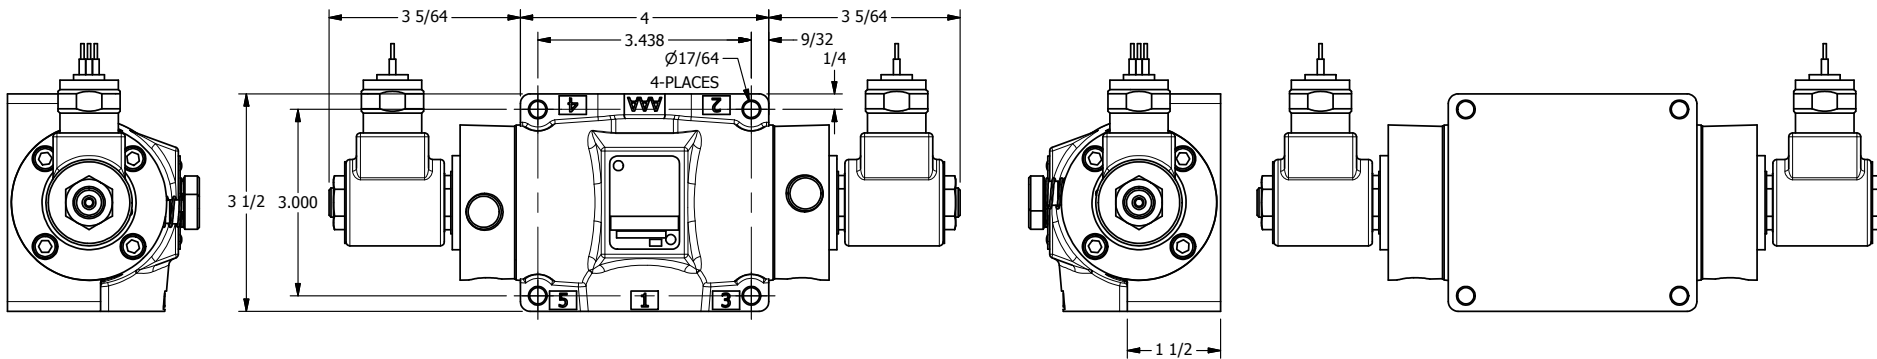

4

3

2

1

AAA
PRODUCTS
INTERNATIONAL

**AAA PRODUCTS
INTERNATIONAL**
7114 Harry Hines Blvd
Dallas, TX 75235

TITLE 1/2" SIDE PORT, DBL SOL, 3 POS,
SPR CTR, SOL RTRN, REGEN CTR SPL,
MOLD-OVER, LCKNG OVRD

DRAWING NO.:
DIM_SY4DMO