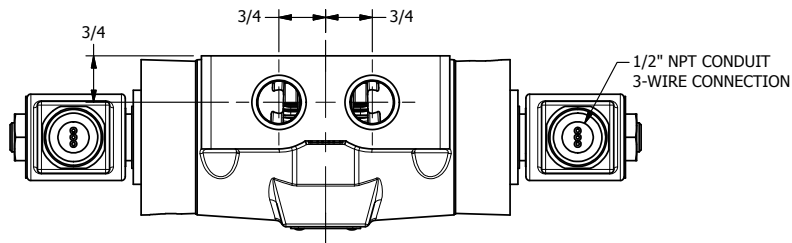

4

3

2

1

AAA
PRODUCTS
INTERNATIONAL

**AAA PRODUCTS
INTERNATIONAL**
7114 Harry Hines Blvd
Dallas, TX 75235

TITLE: 1/2" SIDE PORT, DBL SOL, 3 POS,
SPR CTR, SOL RTRN, REGEN CTR SPL,
MOLD-OVER

PART NO.:
DIM_SY4DM