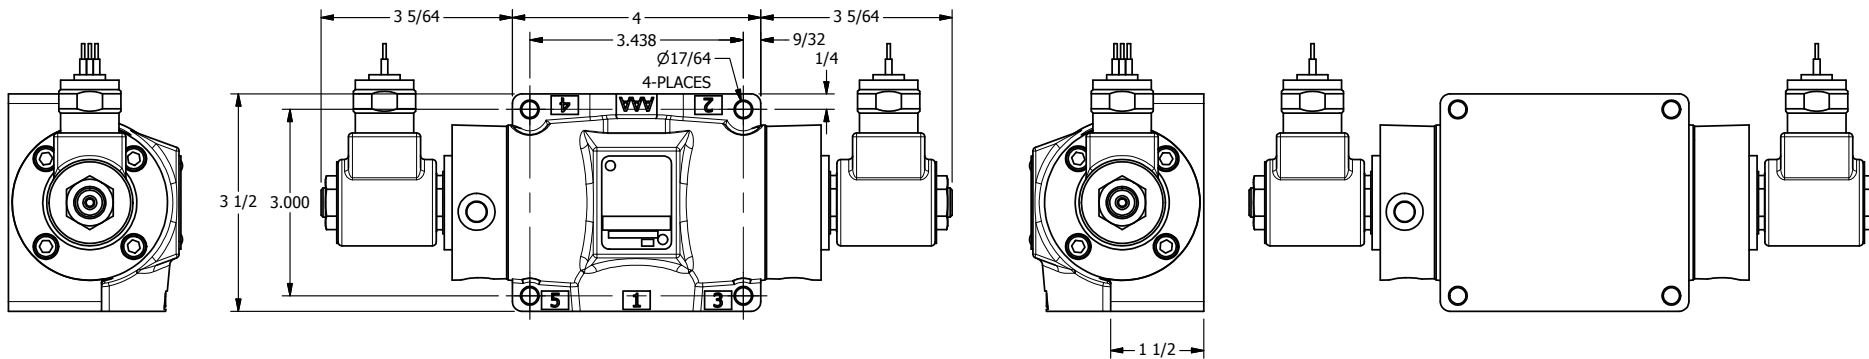

4

3

2

1

AAA
PRODUCTS
INTERNATIONAL

**AAA PRODUCTS
INTERNATIONAL**
7114 Harry Hines Blvd
Dallas, TX 75235

TITLE: 1/2" SIDE PORT, DBL SOL, 3 POS,
SPR CTR, SOL RTRN, REGEN CTR SPL,
MOLD-OVER

PART NO.:
DIM_SY4DM