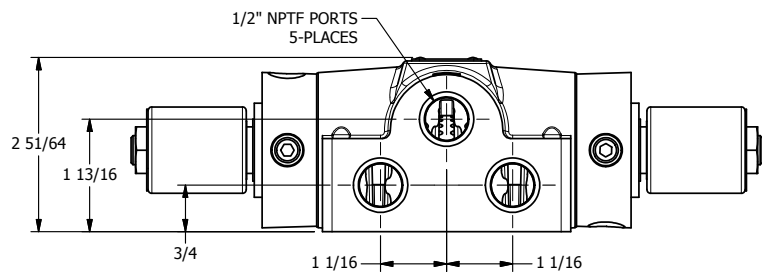

4

3

2

1

AAA
PRODUCTS
INTERNATIONAL

**AAA PRODUCTS
INTERNATIONAL**
7114 Harry Hines Blvd
Dallas, TX 75235

TITLE: 1/2" SIDE PORT, DBL SOL, 3 POS,
SPR CTR, SOL RTRN, REGEN CTR SPL,
MOLD-OVER

PART NO.:
DIM_SY4DM