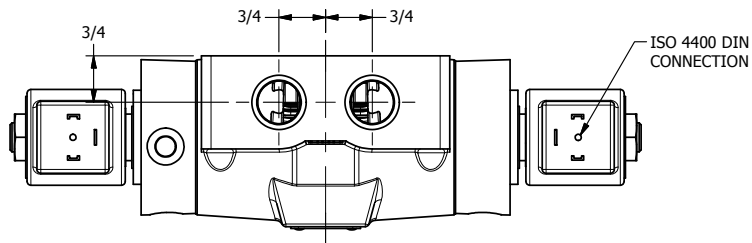

4

3

2

1

AAA
PRODUCTS
INTERNATIONAL

**AAA PRODUCTS
INTERNATIONAL**
7114 Harry Hines Blvd
Dallas, TX 75235

TITLE 1/2" SIDE PORT, DBL SOL, 3 POS,
SPR CTR, SOL RTRN, REGEN CTR SPL,
ISO 4400 DIN, EXT PILOT

DRAWING NO.:
DIM_SY4DEDZ