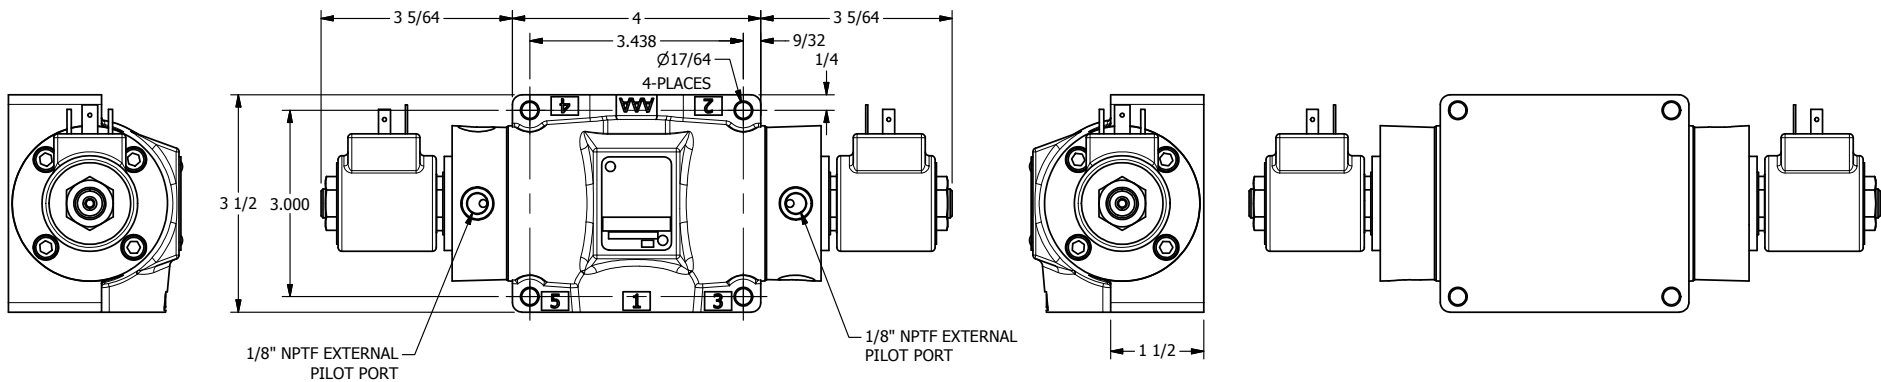

4

3

2

1

AAA
PRODUCTS
INTERNATIONAL

**AAA PRODUCTS
INTERNATIONAL**
7114 Harry Hines Blvd
Dallas, TX 75235

TITLE 1/2" SIDE PORT, DBL SOL, 3 POS,
SPR CTR, SOL RTRN, REGEN CTR SPL,
ISO 4400 DIN, EXT PILOT

DRAWING NO.:
DIM_SY4DEDZ