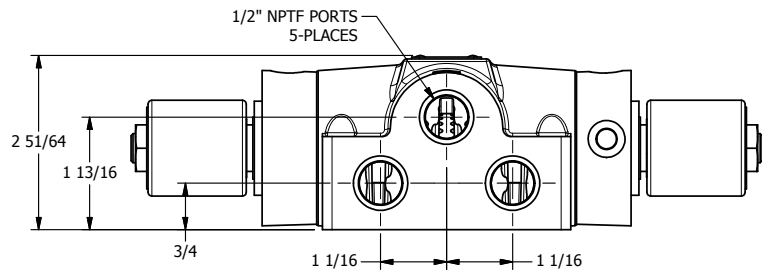

4

3

2

1

AAA
PRODUCTS
INTERNATIONAL

**AAA PRODUCTS
INTERNATIONAL**
7114 Harry Hines Blvd
Dallas, TX 75235

TITLE 1/2" SIDE PORT, DBL SOL, 3 POS,
SPR CTR, SOL RTRN, REGEN CTR SPL,
ISO 4400 DIN, EXT PILOT

DRAWING NO.:
DIM_SY4DEDZ