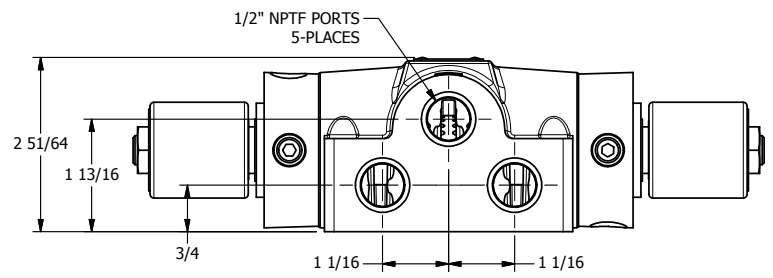

4

3

2

1

AAA
PRODUCTS
INTERNATIONAL

**AAA PRODUCTS
INTERNATIONAL**
7114 Harry Hines Blvd
Dallas, TX 75235

TITLE 1/2" SIDE PORT, DBL SOL, 3 POS,
SPR CTR, SOL RTRN, REGEN CTR SPL,
ISO 4400 DIN, TAPPED VENT

DRAWING NO.:
DIM_SY4DEDT