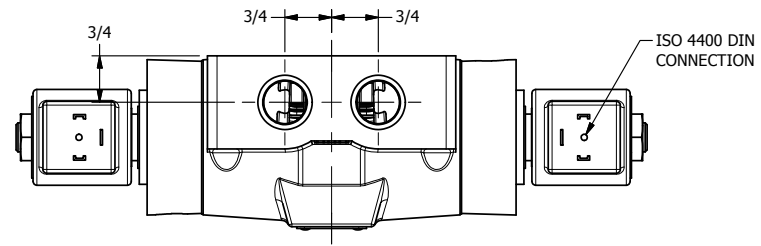

4

3

2

1

AAA
PRODUCTS
INTERNATIONAL

**AAA PRODUCTS
INTERNATIONAL**
7114 Harry Hines Blvd
Dallas, TX 75235

TITLE 1/2" SIDE PORT, DBL SOL, 3 POS,
SPR CTR, SOL RTRN, REGEN CTR SPL,
ISO 4400 DIN, TAPPED VENT

DRAWING NO.:
DIM_SY4DEDT