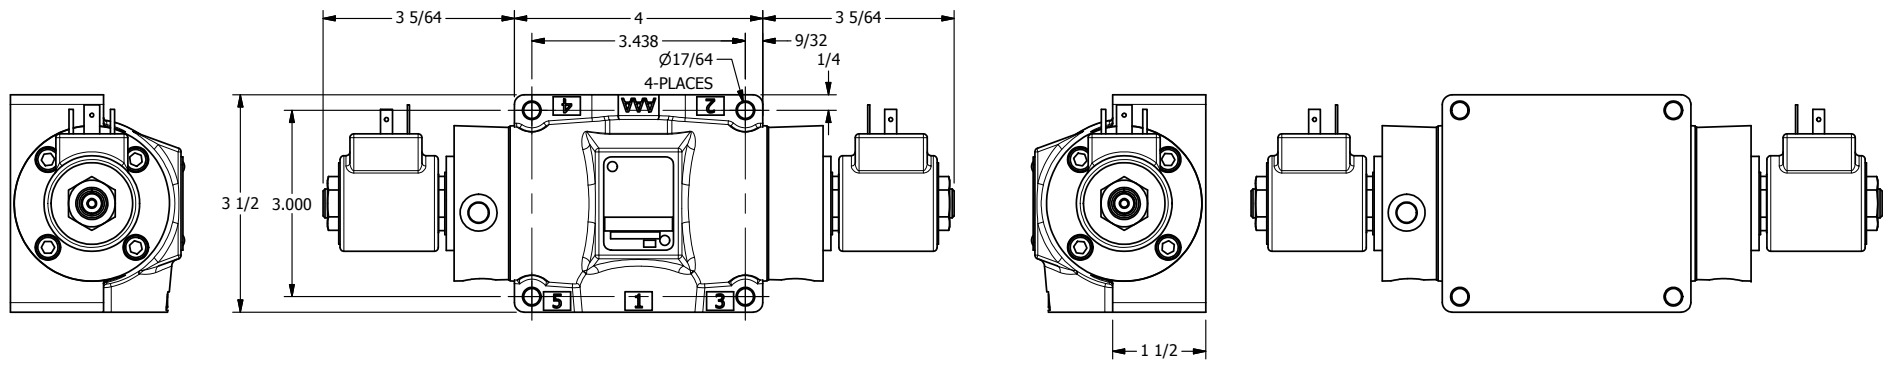

4

3

2

1

AAA
PRODUCTS
INTERNATIONAL

**AAA PRODUCTS
INTERNATIONAL**
7114 Harry Hines Blvd
Dallas, TX 75235

TITLE 1/2" SIDE PORT, DBL SOL, 3 POS,
SPR CTR, SOL RTRN, REGEN CTR SPL,
ISO 4400 DIN, TAPPED VENT

DRAWING NO.:
DIM_SY4DEDT