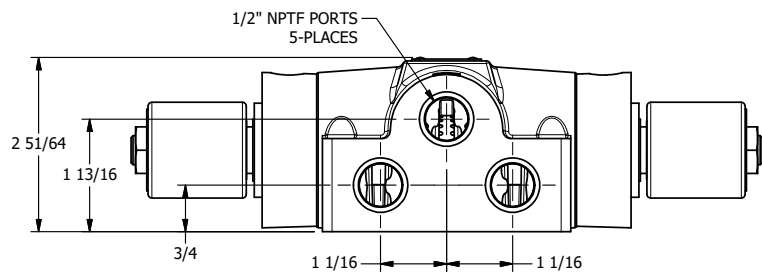

4

3

2

1

AAA
PRODUCTS
INTERNATIONAL

**AAA PRODUCTS
INTERNATIONAL**
7114 Harry Hines Blvd
Dallas, TX 75235

TITLE 1/2" SIDE PORT, DBL SOL, 3 POS,
SPR CTR, SOL SHFT, REGEN CTR SPL,
ISO 4400, LCKNG OVRD, EXT PILOT

DRAWING NO.:
DIM_SY4DEDOZ

THE INFORMATION CONTAINED WITHIN THIS DOCUMENT IS PROPRIETARY TO AAA PRODUCTS AND MAY NOT BE DISCLOSED WITHOUT PRIOR WRITTEN CONSENT

4

3

2

1