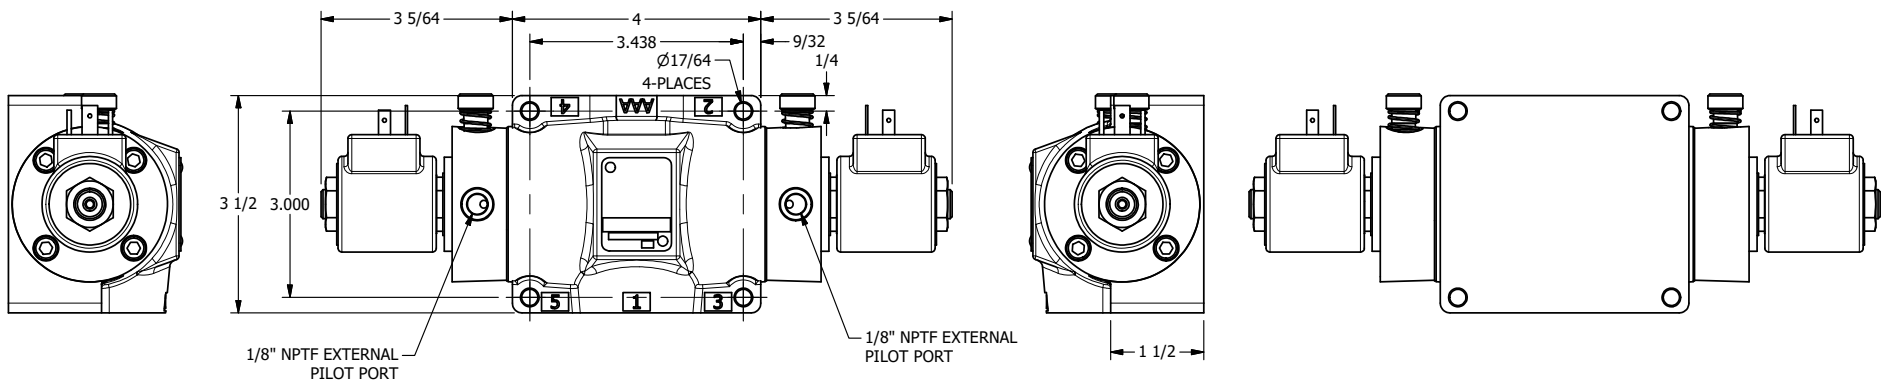

4

3

2

1

AAA
PRODUCTS
INTERNATIONAL

**AAA PRODUCTS
INTERNATIONAL**
7114 Harry Hines Blvd
Dallas, TX 75235

TITLE 1/2" SIDE PORT, DBL SOL, 3 POS,
SPR CTR, SOL SHFT, REGEN CTR SPL,
ISO 4400, LCKNG OVRD, EXT PILOT

DRAWING NO.:
DIM_SY4DEDOZ

THE INFORMATION CONTAINED WITHIN THIS DOCUMENT IS PROPRIETARY TO AAA PRODUCTS AND MAY NOT BE DISCLOSED WITHOUT PRIOR WRITTEN CONSENT

4

3

2

1