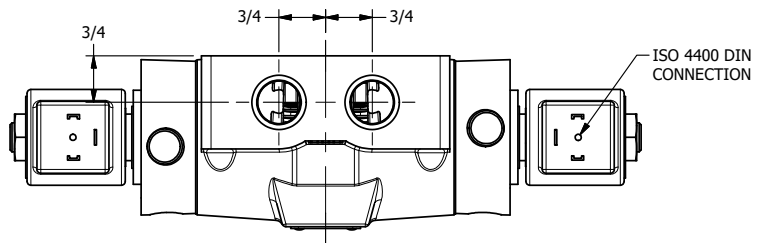

4

3

2

1

AAA
PRODUCTS
INTERNATIONAL

**AAA PRODUCTS
INTERNATIONAL**
7114 Harry Hines Blvd
Dallas, TX 75235

TITLE 1/2" SIDE PORT, DBL SOL, 3 POS,
SPR CTR, SOL SHFT, REGEN CTR SPL,
ISO 4400, LCKNG OVRD, EXT PILOT

DRAWING NO.:
DIM_SY4DEDOZ

THE INFORMATION CONTAINED WITHIN THIS DOCUMENT IS PROPRIETARY TO AAA PRODUCTS AND MAY NOT BE DISCLOSED WITHOUT PRIOR WRITTEN CONSENT

4

3

2

1