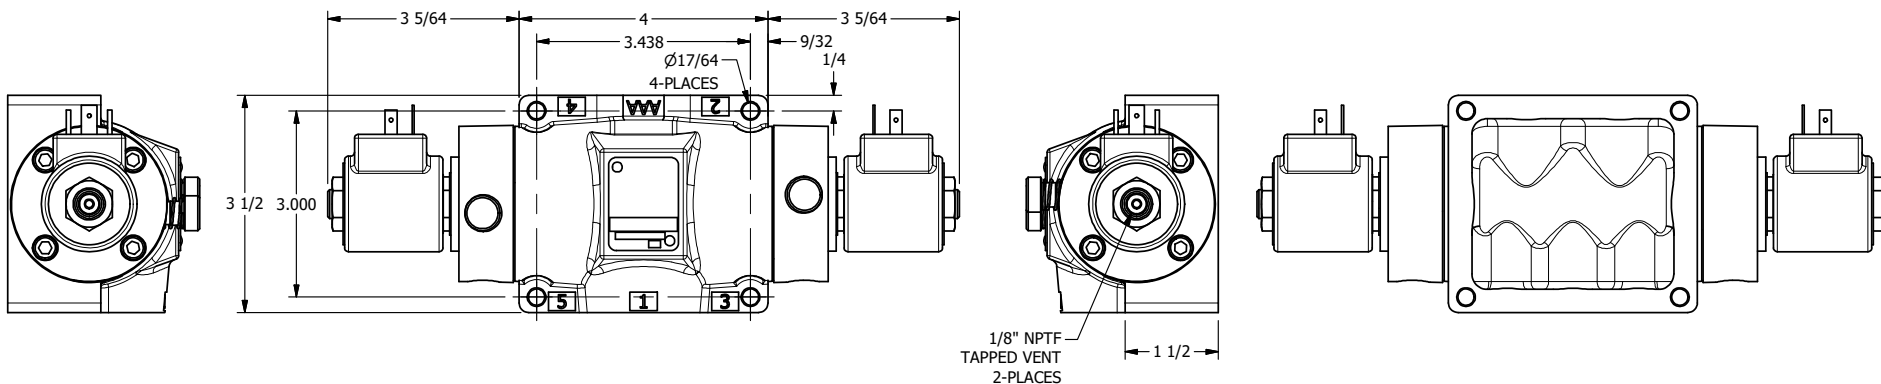

4

3

2

1

AAA
PRODUCTS
INTERNATIONAL

AAA PRODUCTS INTERNATIONAL
7114 Harry Hines Blvd
Dallas, TX 75235

TITLE: 1/2" SIDE PORT, DBL SOL, 3 POS,
REGEN SPR CTR, ISO 4400 DIN,
LCKNG OVRD, TPD VENT

DRAWING NO.:
DIM_SY4DEDOT