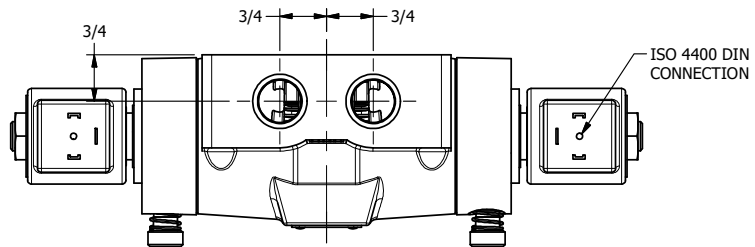

4

3

2

1

AAA
PRODUCTS
INTERNATIONAL

AAA PRODUCTS INTERNATIONAL
7114 Harry Hines Blvd
Dallas, TX 75235

TITLE: 1/2" SIDE PORT, DBL SOL, 3 POS,
REGEN SPR CTR, ISO 4400 DIN,
LCKNG OVRD, TPD VENT

DRAWING NO.:
DIM_SY4DEDOT