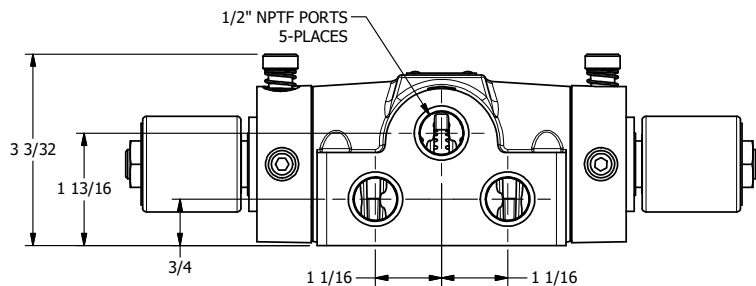

4

3

2

1

AAA
PRODUCTS
INTERNATIONAL

AAA PRODUCTS INTERNATIONAL
7114 Harry Hines Blvd
Dallas, TX 75235

TITLE: 1/2" SIDE PORT, DBL SOL, 3 POS,
REGEN SPR CTR, ISO 4400 DIN,
LCKNG OVRD, TPD VENT

DRAWING NO.:
DIM_SY4DEDOT