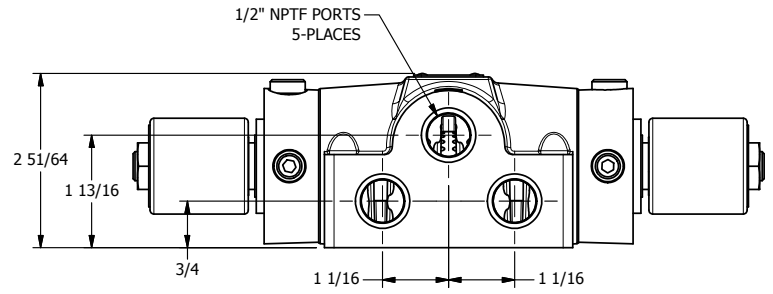

4

3

2

1

AAA
PRODUCTS
INTERNATIONAL

**AAA PRODUCTS
INTERNATIONAL**
7114 Harry Hines Blvd
Dallas, TX 75235

TITLE: 1/2" SIDE PORT, DBL SOL, 3 POS,
SPR CTR, SOL RTRN, REGEN CTR SPL,
ISO 4400 DIN, PUSH OVRD

DRAWING NO.:
DIM_SY4DEDOP