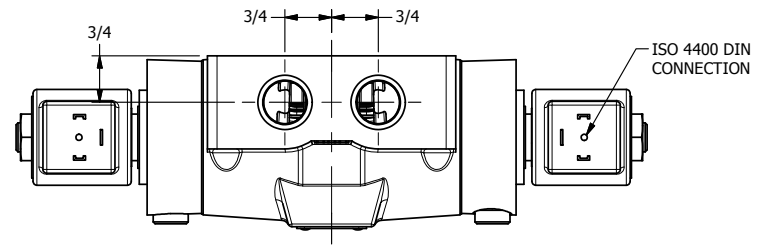

4

3

2

1

AAA
PRODUCTS
INTERNATIONAL

**AAA PRODUCTS
INTERNATIONAL**
7114 Harry Hines Blvd
Dallas, TX 75235

TITLE: 1/2" SIDE PORT, DBL SOL, 3 POS,
SPR CTR, SOL RTRN, REGEN CTR SPL,
ISO 4400 DIN, PUSH OVRD

DRAWING NO.:
DIM_SY4DEDOP