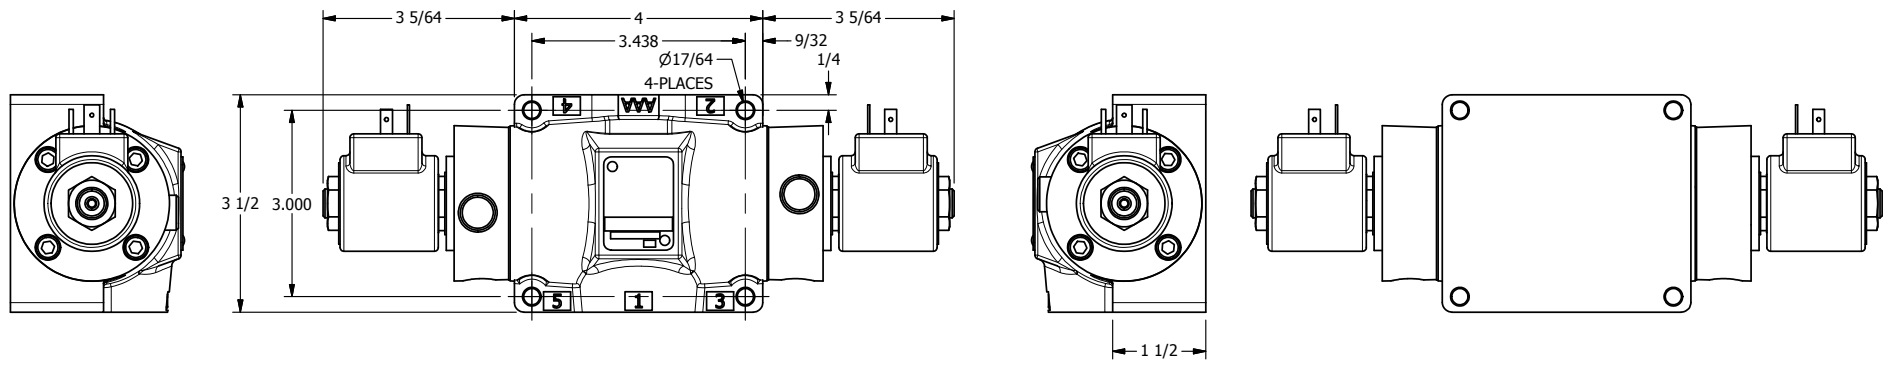

4

3

2

1

AAA
PRODUCTS
INTERNATIONAL

**AAA PRODUCTS
INTERNATIONAL**
7114 Harry Hines Blvd
Dallas, TX 75235

TITLE: 1/2" SIDE PORT, DBL SOL, 3 POS,
SPR CTR, SOL RTRN, REGEN CTR SPL,
ISO 4400 DIN, PUSH OVRD

DRAWING NO.:
DIM_SY4DEDOP