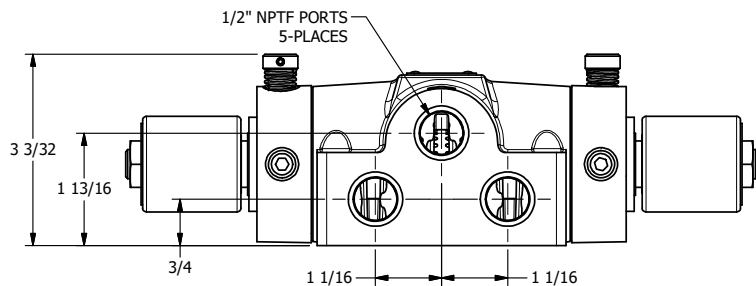

4

3

2

1

**AAA**  
PRODUCTS  
INTERNATIONAL

**AAA PRODUCTS INTERNATIONAL**  
7114 Harry Hines Blvd  
Dallas, TX 75235

TITLE: 1/2" SIDE PORT, DBL SOL, 3 POS,  
REGEN SPR CTR, ISO 4400 DIN,  
NON-LCKNG OVRD, TPD VENT

DRAWING NO.:  
DIM\_SY4DEDONT

THE INFORMATION CONTAINED WITHIN THIS DOCUMENT IS PROPRIETARY TO AAA PRODUCTS AND MAY NOT BE DISCLOSED WITHOUT PRIOR WRITTEN CONSENT

4

3

2

B

B

A