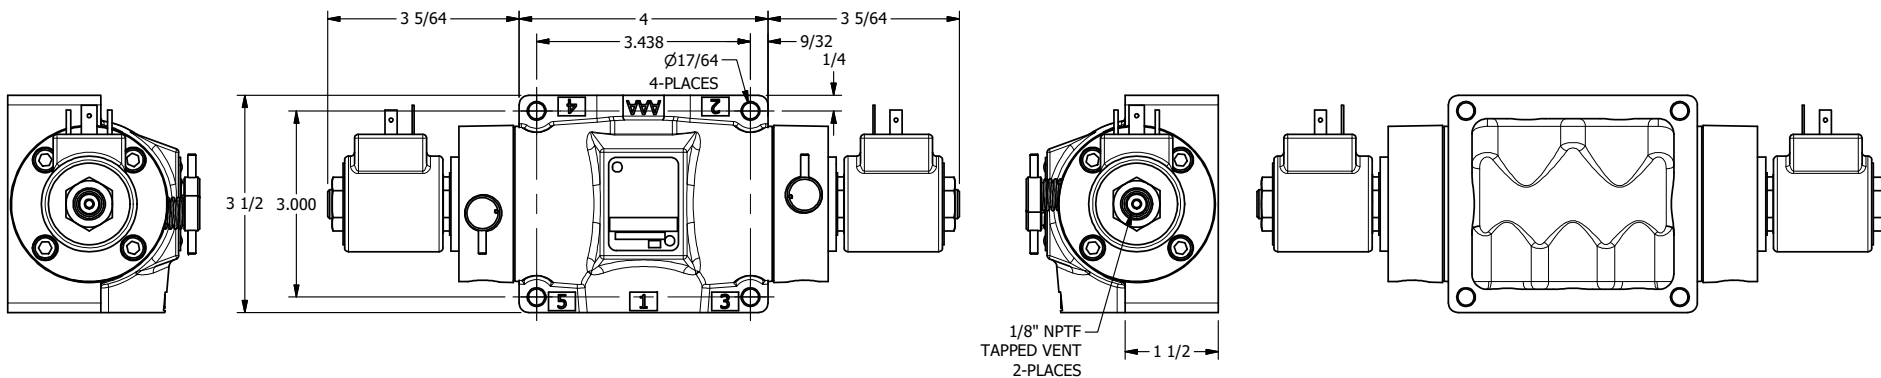

4

3

2

1

**AAA**  
PRODUCTS  
INTERNATIONAL

**AAA PRODUCTS INTERNATIONAL**  
7114 Harry Hines Blvd  
Dallas, TX 75235

TITLE: 1/2" SIDE PORT, DBL SOL, 3 POS,  
REGEN SPR CTR, ISO 4400 DIN,  
NON-LCKNG OVRD, TPD VENT

DRAWING NO.:  
DIM\_SY4DEDONT

THE INFORMATION CONTAINED WITHIN THIS DOCUMENT IS PROPRIETARY TO AAA PRODUCTS AND MAY NOT BE DISCLOSED WITHOUT PRIOR WRITTEN CONSENT

4

3

2

B

B

A