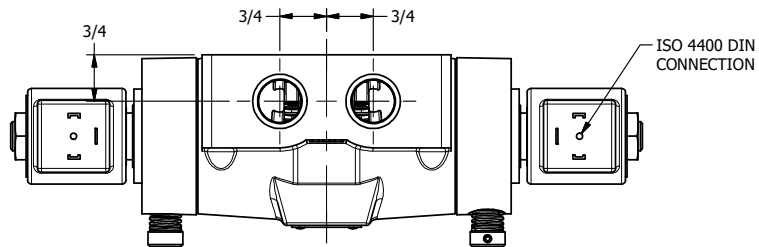

4

3

2

1

**AAA**  
PRODUCTS  
INTERNATIONAL

**AAA PRODUCTS INTERNATIONAL**  
7114 Harry Hines Blvd  
Dallas, TX 75235

TITLE: 1/2" SIDE PORT, DBL SOL, 3 POS,  
REGEN SPR CTR, ISO 4400 DIN,  
NON-LCKNG OVRD, TPD VENT

DRAWING NO.:  
DIM\_SY4DEDONT

THE INFORMATION CONTAINED WITHIN THIS DOCUMENT IS PROPRIETARY TO AAA PRODUCTS AND MAY NOT BE DISCLOSED WITHOUT PRIOR WRITTEN CONSENT

4

3

2

B

B

A