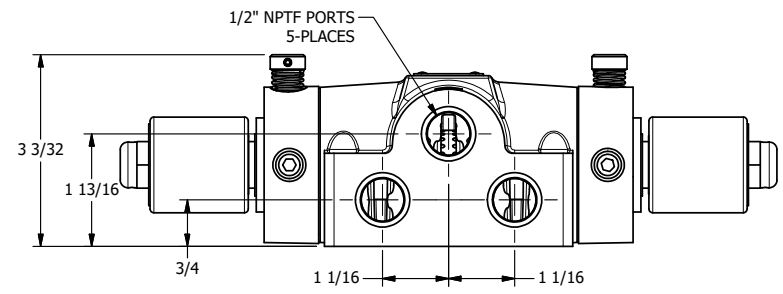

4

3

2

1

AAA
PRODUCTS
INTERNATIONAL

**AAA PRODUCTS
INTERNATIONAL**
7114 Harry Hines Blvd
Dallas, TX 75235

TITLE 1/2" SIDE PORT, DBL SOL, 3 POS,
REGEN SPR CTR, ISO4400 DIN,
NON-LCKNG OVRD, EXCLDR

DRAWING NO.:
DIM_SY4DEDONL