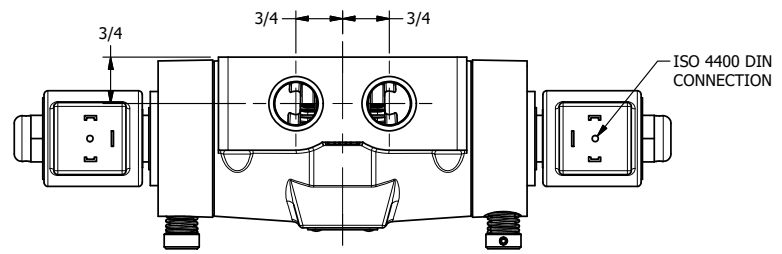

4

3

2

1

AAA
PRODUCTS
INTERNATIONAL

**AAA PRODUCTS
INTERNATIONAL**
7114 Harry Hines Blvd
Dallas, TX 75235

TITLE 1/2" SIDE PORT, DBL SOL, 3 POS,
REGEN SPR CTR, ISO4400 DIN,
NON-LCKNG OVRD, EXCLDR

DRAWING NO.:
DIM_SY4DEDONL