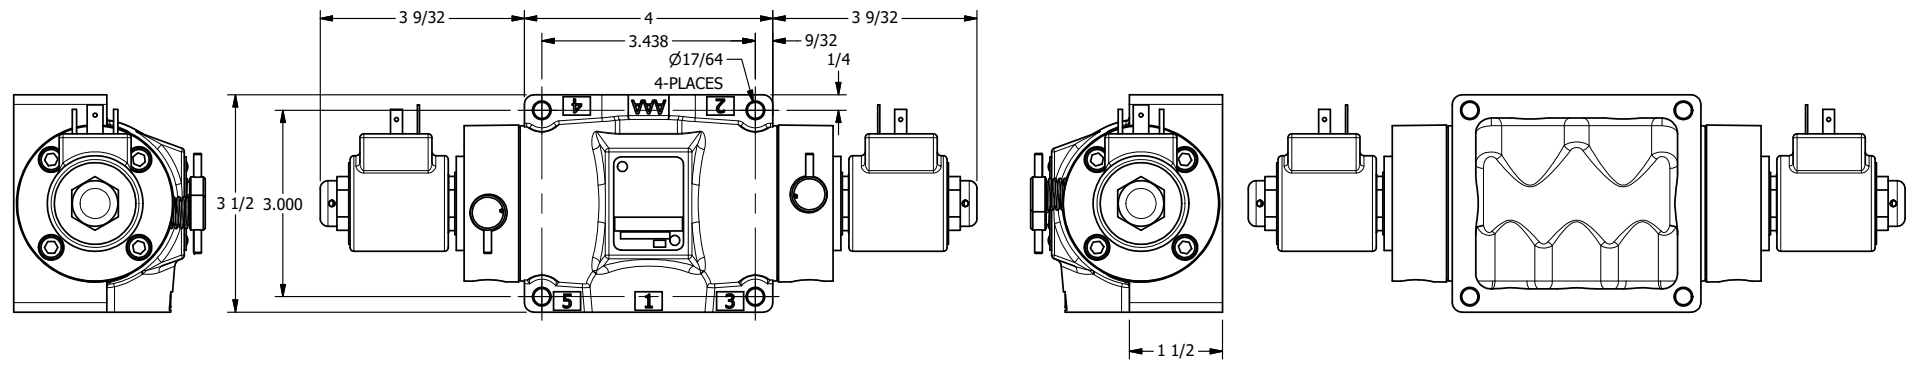

4

3

2

1

AAA
PRODUCTS
INTERNATIONAL

**AAA PRODUCTS
INTERNATIONAL**
7114 Harry Hines Blvd
Dallas, TX 75235

TITLE 1/2" SIDE PORT, DBL SOL, 3 POS,
REGEN SPR CTR, ISO4400 DIN,
NON-LCKNG OVRD, EXCLDR

DRAWING NO.:
DIM_SY4DEDONL