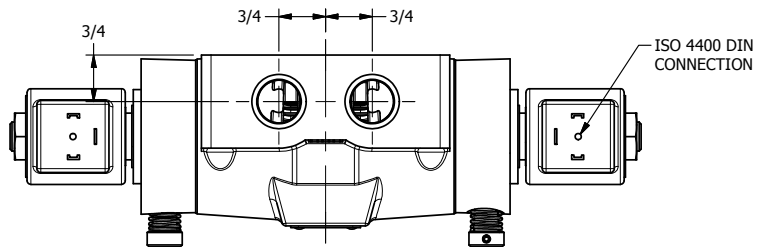

4

3

2

1

AAA
PRODUCTS
INTERNATIONAL

**AAA PRODUCTS
INTERNATIONAL**
7114 Harry Hines Blvd
Dallas, TX 75235

TITLE 1/2" SIDE PORT, DBL SOL, 3 POS,
SPR CTR, SOL RTRN, REGEN CTR SPL,
ISO 4400 DIN, NON-LCKNG OVRD

DRAWING NO.:
DIM_SY4DEDON