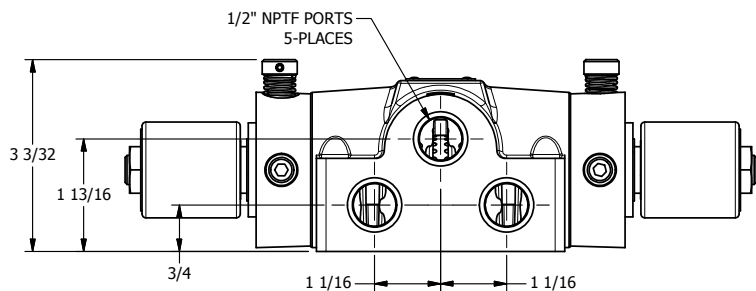

4

3

2

1

AAA
PRODUCTS
INTERNATIONAL

**AAA PRODUCTS
INTERNATIONAL**
7114 Harry Hines Blvd
Dallas, TX 75235

TITLE 1/2" SIDE PORT, DBL SOL, 3 POS,
SPR CTR, SOL RTRN, REGEN CTR SPL,
ISO 4400 DIN, NON-LCKNG OVRD

DRAWING NO.:
DIM_SY4DEDON