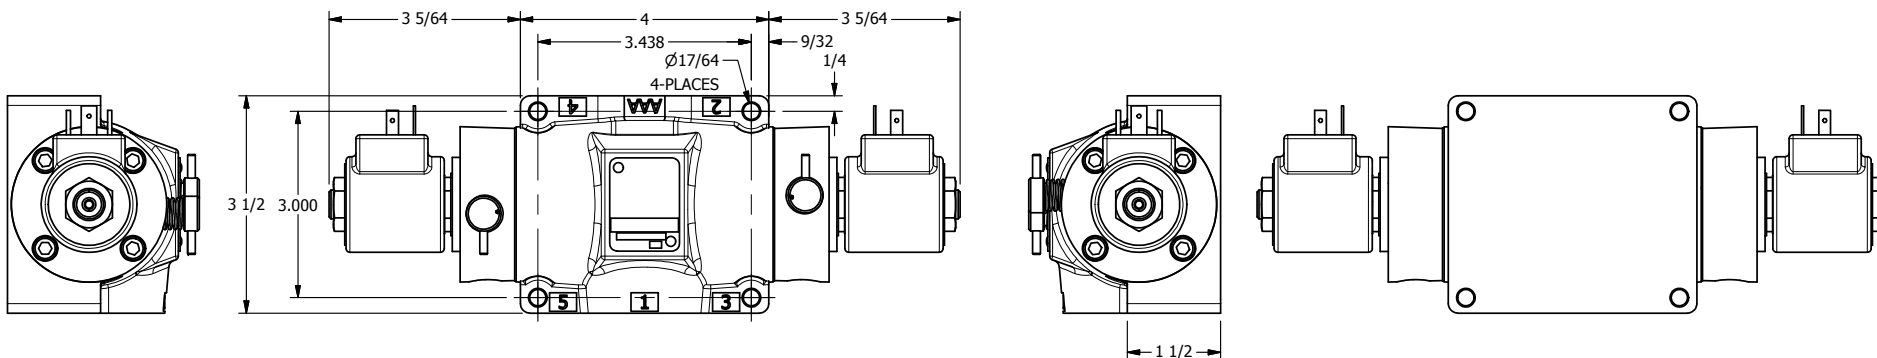

4

3

2

1

AAA
PRODUCTS
INTERNATIONAL

**AAA PRODUCTS
INTERNATIONAL**
7114 Harry Hines Blvd
Dallas, TX 75235

TITLE 1/2" SIDE PORT, DBL SOL, 3 POS,
SPR CTR, SOL RTRN, REGEN CTR SPL,
ISO 4400 DIN, NON-LCKNG OVRD

DRAWING NO.:
DIM_SY4DEDON