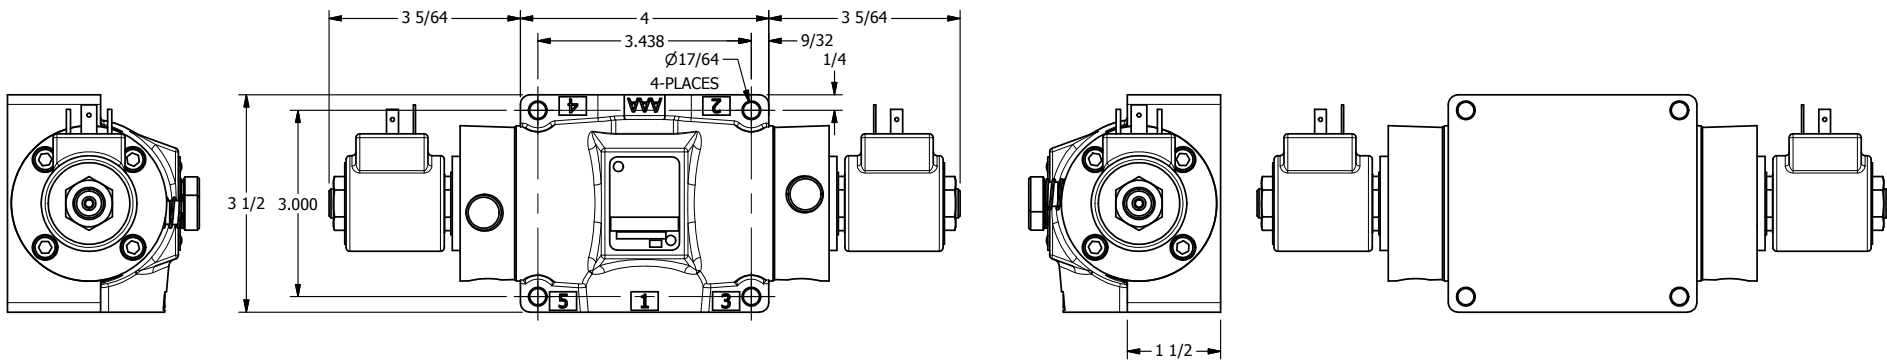

4

3

2

1

**AAA**  
PRODUCTS  
INTERNATIONAL

**AAA PRODUCTS  
INTERNATIONAL**  
7114 Harry Hines Blvd  
Dallas, TX 75235

TITLE 1/2" SIDE PORT, DBL SOL, 3 POS,  
SPR CTR, SOL RTRN, REGEN CTR SPL,  
ISO 4400 DIN, LCKNG OVRD

DRAWING NO.:  
DIM\_SY4DED0

THE INFORMATION CONTAINED WITHIN THIS DOCUMENT IS PROPRIETARY TO AAA PRODUCTS AND MAY NOT BE DISCLOSED WITHOUT PRIOR WRITTEN CONSENT

4

3

2

1