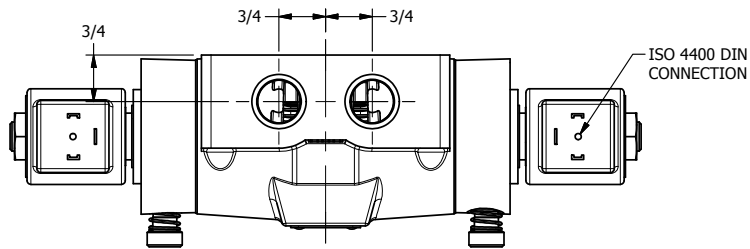

4

3

2

1

**AAA**  
PRODUCTS  
INTERNATIONAL

**AAA PRODUCTS  
INTERNATIONAL**  
7114 Harry Hines Blvd  
Dallas, TX 75235

TITLE 1/2" SIDE PORT, DBL SOL, 3 POS,  
SPR CTR, SOL RTRN, REGEN CTR SPL,  
ISO 4400 DIN, LCKNG OVRD

DRAWING NO.:  
DIM\_SY4DED0

THE INFORMATION CONTAINED WITHIN THIS DOCUMENT IS PROPRIETARY TO AAA PRODUCTS AND MAY NOT BE DISCLOSED WITHOUT PRIOR WRITTEN CONSENT

4

3

2

1