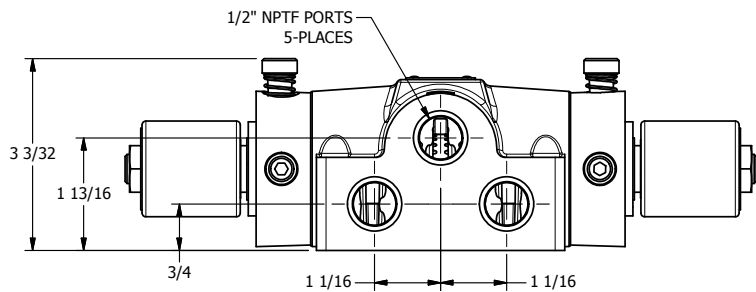

4

3

2

1

**AAA**  
PRODUCTS  
INTERNATIONAL

**AAA PRODUCTS  
INTERNATIONAL**  
7114 Harry Hines Blvd  
Dallas, TX 75235

TITLE 1/2" SIDE PORT, DBL SOL, 3 POS,  
SPR CTR, SOL RTRN, REGEN CTR SPL,  
ISO 4400 DIN, LCKNG OVRD

DRAWING NO.:  
DIM\_SY4DED0

THE INFORMATION CONTAINED WITHIN THIS DOCUMENT IS PROPRIETARY TO AAA PRODUCTS AND MAY NOT BE DISCLOSED WITHOUT PRIOR WRITTEN CONSENT

4

3

2

1