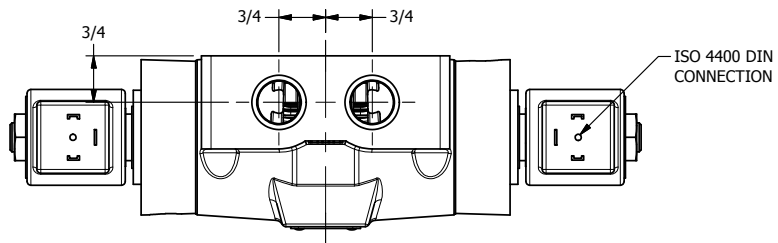

4

3

2

1

AAA
PRODUCTS
INTERNATIONAL

**AAA PRODUCTS
INTERNATIONAL**
7114 Harry Hines Blvd
Dallas, TX 75235

TITLE: 1/2" SIDE PORT, DBL SOL, 3 POS,
SPR CTR, SOL RTRN, REGEN CTR SPL,
ISO 4400 DIN

PART NO.:
DIM_SY4DED