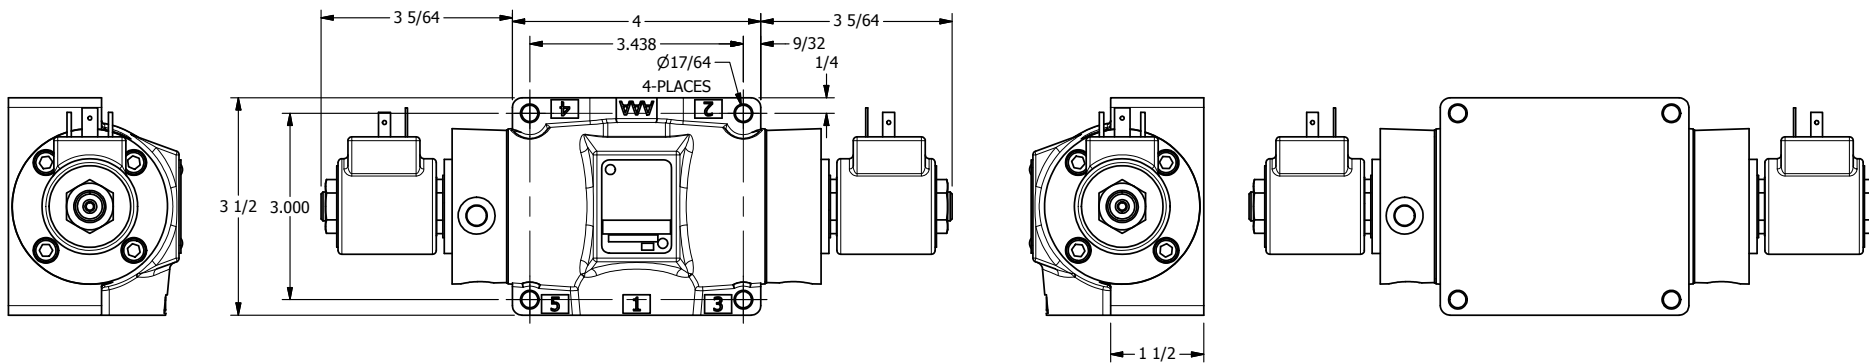

4

3

2

1

AAA
PRODUCTS
INTERNATIONAL

**AAA PRODUCTS
INTERNATIONAL**
7114 Harry Hines Blvd
Dallas, TX 75235

TITLE: 1/2" SIDE PORT, DBL SOL, 3 POS,
SPR CTR, SOL RTRN, REGEN CTR SPL,
ISO 4400 DIN

PART NO.:
DIM_SY4DED