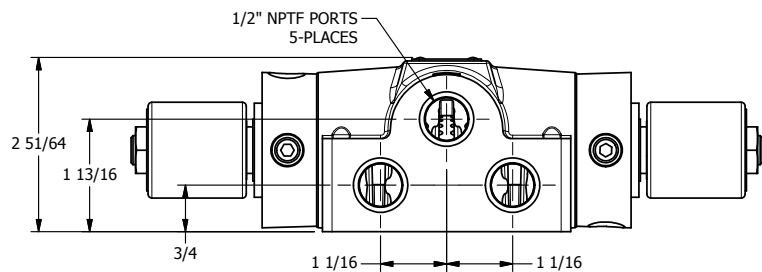

4

3

2

1

AAA
PRODUCTS
INTERNATIONAL

**AAA PRODUCTS
INTERNATIONAL**
7114 Harry Hines Blvd
Dallas, TX 75235

TITLE: 1/2" SIDE PORT, DBL SOL, 3 POS,
SPR CTR, SOL RTRN, REGEN CTR SPL,
ISO 4400 DIN

PART NO.:
DIM_SY4DED