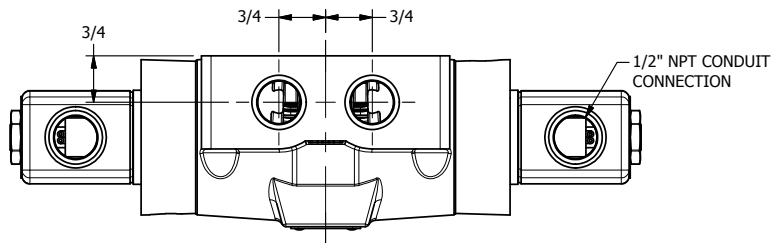

4

3

2

1

AAA
PRODUCTS
INTERNATIONAL

**AAA PRODUCTS
INTERNATIONAL**
7114 Harry Hines Blvd
Dallas, TX 75235

TITLE: 1/2" SIDE PORT, DBL SOL, 3 POS,
SPR CTR, SOL RTRN, REGEN CTR SPL,
CLASSIC SOL

PART NO.:
DIM_SY4D