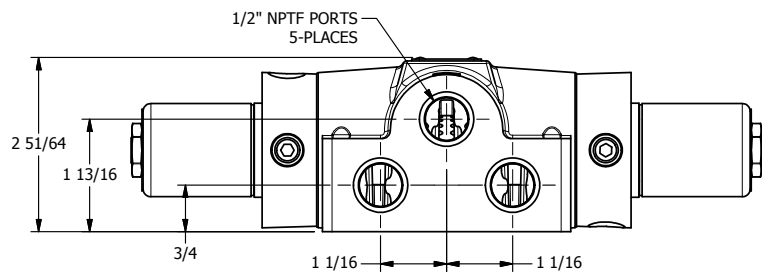

4

3

2

1

AAA
PRODUCTS
INTERNATIONAL

**AAA PRODUCTS
INTERNATIONAL**
7114 Harry Hines Blvd
Dallas, TX 75235

TITLE: 1/2" SIDE PORT, DBL SOL, 3 POS,
SPR CTR, SOL RTRN, REGEN CTR SPL,
CLASSIC SOL

PART NO.:
DIM_SY4D