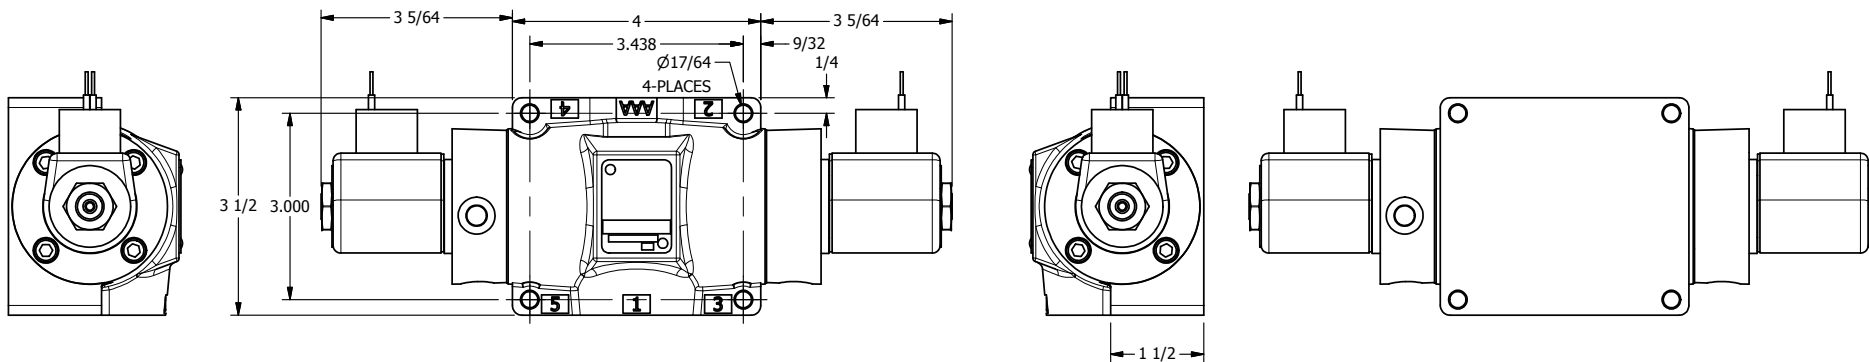

4

3

2

1

AAA
PRODUCTS
INTERNATIONAL

**AAA PRODUCTS
INTERNATIONAL**
7114 Harry Hines Blvd
Dallas, TX 75235

TITLE: 1/2" SIDE PORT, DBL SOL, 3 POS,
SPR CTR, SOL RTRN, REGEN CTR SPL,
CLASSIC SOL

PART NO.:
DIM_SY4D