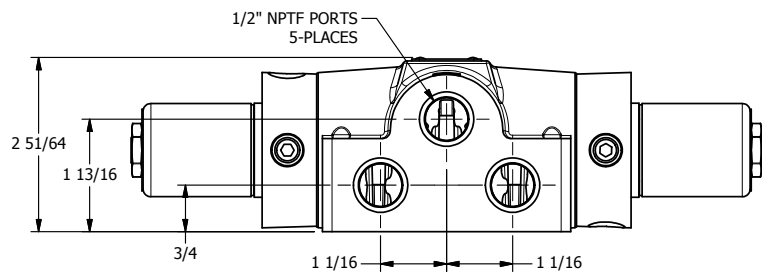

4

3

2

1

**AAA**  
PRODUCTS  
INTERNATIONAL

**AAA PRODUCTS  
INTERNATIONAL**  
7114 Harry Hines Blvd  
Dallas, TX 75235

TITLE: 1/2" SIDE PORT, DBL SOL, 3 POS,  
SPR CTR, SOL RTRN, CLSD CTR SPL,  
CLASSIC SOL

PART NO.:  
**DIM\_SY4**

THE INFORMATION CONTAINED WITHIN THIS DOCUMENT IS PROPRIETARY TO AAA PRODUCTS AND MAY NOT BE DISCLOSED WITHOUT PRIOR WRITTEN CONSENT

4

3

2

1