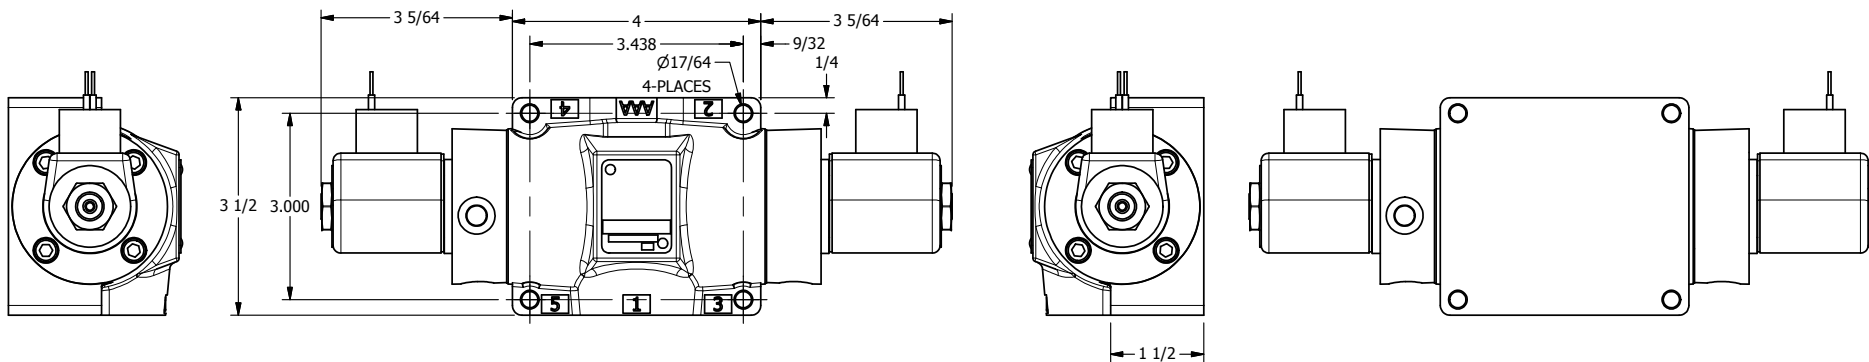

4

3

2

1

**AAA**  
PRODUCTS  
INTERNATIONAL

**AAA PRODUCTS  
INTERNATIONAL**  
7114 Harry Hines Blvd  
Dallas, TX 75235

TITLE: 1/2" SIDE PORT, DBL SOL, 3 POS,  
SPR CTR, SOL RTRN, CLSD CTR SPL,  
CLASSIC SOL

PART NO.:  
**DIM\_SY4**

THE INFORMATION CONTAINED WITHIN THIS DOCUMENT IS PROPRIETARY TO AAA PRODUCTS AND MAY NOT BE DISCLOSED WITHOUT PRIOR WRITTEN CONSENT

4

3

2

1