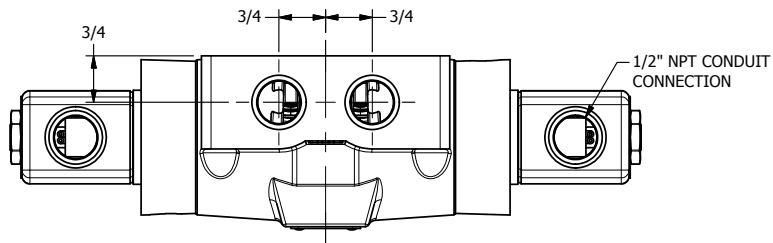

4

3

2

1

**AAA**  
PRODUCTS  
INTERNATIONAL

**AAA PRODUCTS  
INTERNATIONAL**  
7114 Harry Hines Blvd  
Dallas, TX 75235

TITLE: 1/2" SIDE PORT, DBL SOL, 3 POS,  
SPR CTR, SOL RTRN, CLSD CTR SPL,  
CLASSIC SOL

PART NO.:  
**DIM\_SY4**

THE INFORMATION CONTAINED WITHIN THIS DOCUMENT IS PROPRIETARY TO AAA PRODUCTS AND MAY NOT BE DISCLOSED WITHOUT PRIOR WRITTEN CONSENT

4

3

2

1