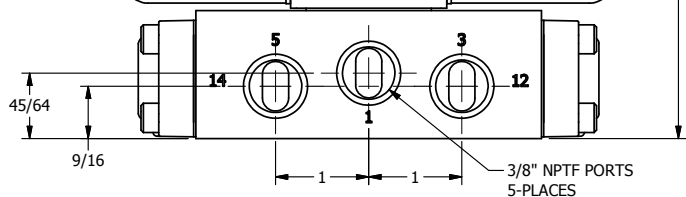

4

3

2

1

**AAA**  
PRODUCTS  
INTERNATIONAL

**AAA PRODUCTS  
INTERNATIONAL**  
7114 Harry Hines Blvd  
Dallas, TX 75235

TITLE: 3/8" SIDE PORT, DBL SOL, 3 POS,  
SPR CTR, SOL RTRN, CLSD CTR SPL,  
EXPL PROOF, PUSH OVRD

DRAWING NO.:  
DIM\_SY3XOP

THE INFORMATION CONTAINED WITHIN THIS DOCUMENT IS PROPRIETARY TO AAA PRODUCTS AND MAY NOT BE DISCLOSED WITHOUT PRIOR WRITTEN CONSENT

4

3

2

1

B

B