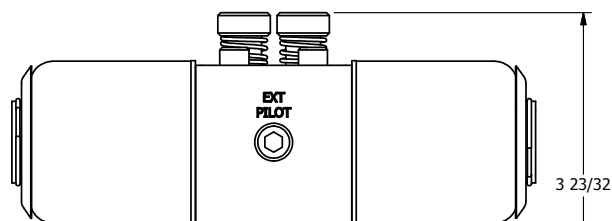

4

3

2

1

**AAA**  
PRODUCTS  
INTERNATIONAL

**AAA PRODUCTS  
INTERNATIONAL**  
7114 Harry Hines Blvd  
Dallas, TX 75235

TITLE: 3/8" SIDE PORT, DBL SOL, 3 POS,  
SPR CTR, SOL RTRN, CLSD CTR SPL,  
EXPL PROOF, PUSH OVRD

DRAWING NO.:  
DIM\_SY3XOP

THE INFORMATION CONTAINED WITHIN THIS DOCUMENT IS PROPRIETARY TO AAA PRODUCTS AND MAY NOT BE DISCLOSED WITHOUT PRIOR WRITTEN CONSENT

4

3

2

1

B

B