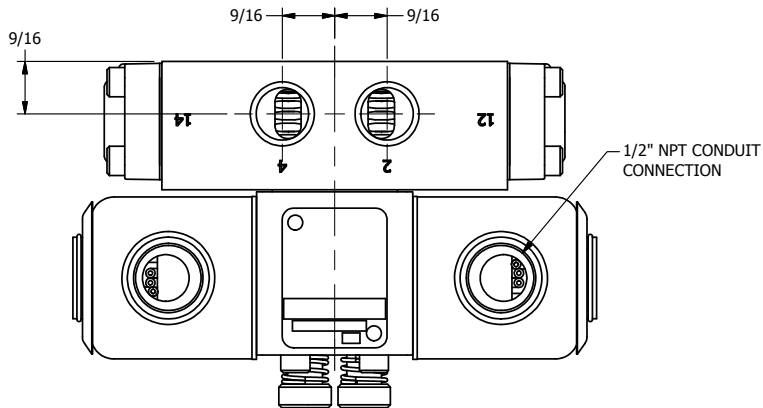

4

3

2

1

**AAA**  
PRODUCTS  
INTERNATIONAL

**AAA PRODUCTS  
INTERNATIONAL**  
7114 Harry Hines Blvd  
Dallas, TX 75235

TITLE: 3/8" SIDE PORT, DBL SOL, 3 POS,  
SPR CTR, SOL RTRN, CLSD CTR SPL,  
EXPL PROOF, PUSH OVRD

DRAWING NO.:  
DIM\_SY3XOP

THE INFORMATION CONTAINED WITHIN THIS DOCUMENT IS PROPRIETARY TO AAA PRODUCTS AND MAY NOT BE DISCLOSED WITHOUT PRIOR WRITTEN CONSENT

4

3

2

1

B

B