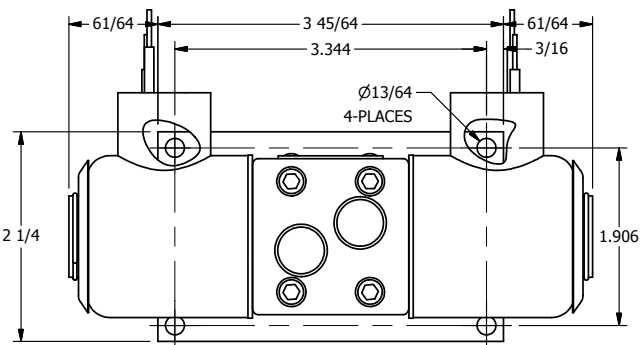

4

3

2

1

**AAA**  
PRODUCTS  
INTERNATIONAL

**AAA PRODUCTS  
INTERNATIONAL**  
7114 Harry Hines Blvd  
Dallas, TX 75235

TITLE: 3/8" SIDE PORT, DBL SOL, 3 POS,  
SPR CTR, SOL RTRN, CLSD CTR SPL,  
EXPL PROOF, PUSH OVRD

DRAWING NO.:  
DIM\_SY3XOP

THE INFORMATION CONTAINED WITHIN THIS DOCUMENT IS PROPRIETARY TO AAA PRODUCTS AND MAY NOT BE DISCLOSED WITHOUT PRIOR WRITTEN CONSENT

4

3

2

1

B

B