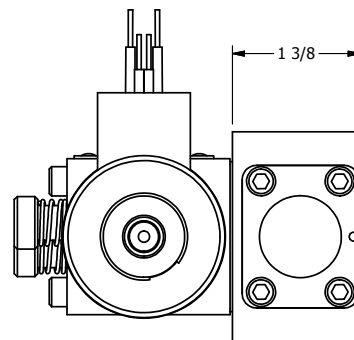

4

3

2

1

**AAA**  
PRODUCTS  
INTERNATIONAL

**AAA PRODUCTS  
INTERNATIONAL**  
7114 Harry Hines Blvd  
Dallas, TX 75235

TITLE: 3/8" SIDE PORT, DBL SOL, 3 POS,  
SPR CTR, SOL RTRN, CLSD CTR SPL,  
EXPL PROOF, PUSH OVRD

DRAWING NO.:  
DIM\_SY3XOP

THE INFORMATION CONTAINED WITHIN THIS DOCUMENT IS PROPRIETARY TO AAA PRODUCTS AND MAY NOT BE DISCLOSED WITHOUT PRIOR WRITTEN CONSENT

4

3

2

1

B

B