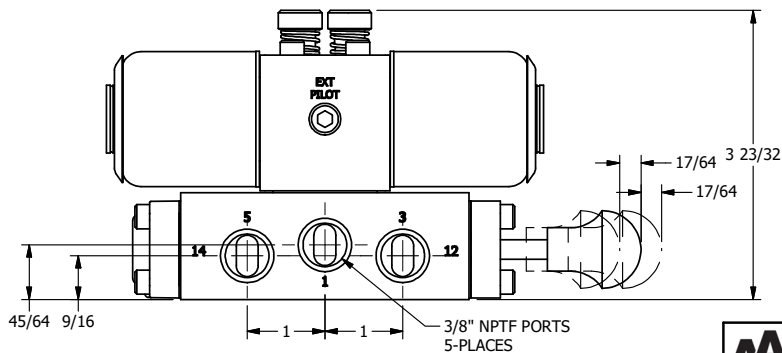

4

3

2

1

AAA
PRODUCTS
INTERNATIONAL

AAA PRODUCTS INTERNATIONAL
7114 Harry Hines Blvd
Dallas, TX 75235

TITLE: 3/8" SIDE PORT, DBL SOL, 2 POS,
CLSD SPR CTR, EXPL PROOF,
LCKNG OVRD, MAN SPL OVRD

DRAWING NO.:
DIM_SY3X00S