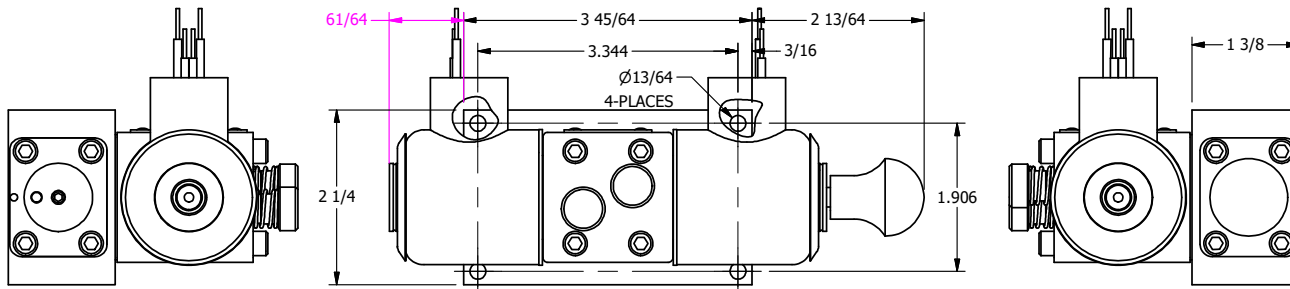

4

3

2

1

AAA
PRODUCTS
INTERNATIONAL

AAA PRODUCTS INTERNATIONAL
7114 Harry Hines Blvd
Dallas, TX 75235

TITLE: 3/8" SIDE PORT, DBL SOL, 2 POS,
CLSD SPR CTR, EXPL PROOF,
LCKNG OVRD, MAN SPL OVRD

DRAWING NO.:
DIM_SY3X00S