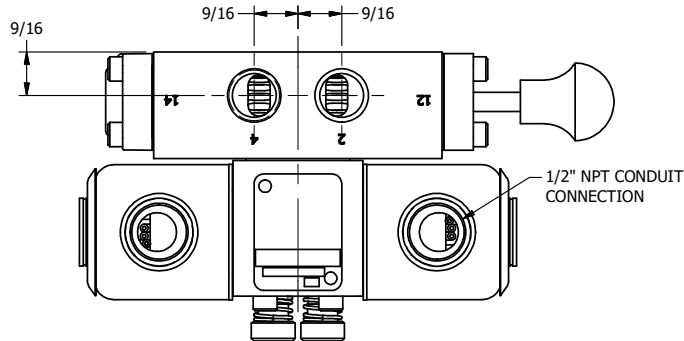

4

3

2

1

AAA
PRODUCTS
INTERNATIONAL

AAA PRODUCTS INTERNATIONAL
7114 Harry Hines Blvd
Dallas, TX 75235

TITLE: 3/8" SIDE PORT, DBL SOL, 2 POS,
CLSD SPR CTR, EXPL PROOF,
LCKNG OVRD, MAN SPL OVRD

DRAWING NO.:
DIM_SY3X00S