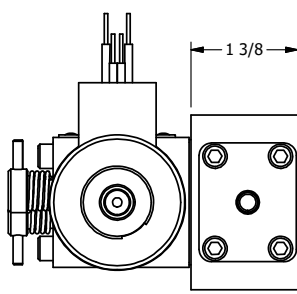

4

3

2

1

**AAA**  
PRODUCTS  
INTERNATIONAL

**AAA PRODUCTS INTERNATIONAL**  
7114 Harry Hines Blvd  
Dallas, TX 75235

TITLE: 3/8" SIDE PORT, DBL SOL, 2 POS,  
CLSD SPR CTR, EXPL PROOF,  
NON-LCKNG OVRD, THRD INDCTR PIN

DRAWING NO.:  
DIM\_SY3XONK

4

3

2

THE INFORMATION CONTAINED WITHIN THIS DOCUMENT IS PROPRIETARY TO AAA PRODUCTS AND MAY NOT BE DISCLOSED WITHOUT PRIOR WRITTEN CONSENT