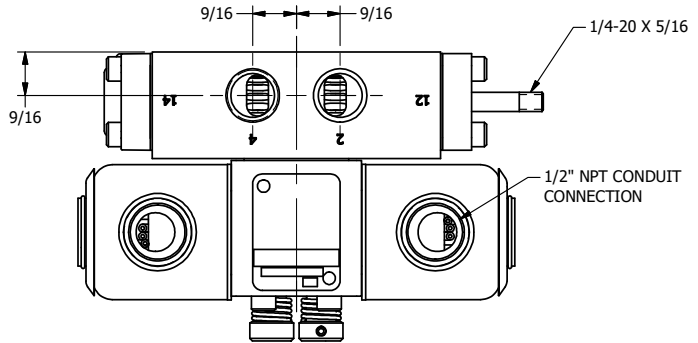

4

3

2

1

**AAA**  
PRODUCTS  
INTERNATIONAL

**AAA PRODUCTS INTERNATIONAL**  
7114 Harry Hines Blvd  
Dallas, TX 75235

TITLE: 3/8" SIDE PORT, DBL SOL, 2 POS,  
CLSD SPR CTR, EXPL PROOF,  
NON-LCKNG OVRD, THRD INDCTR PIN

DRAWING NO.:  
DIM\_SY3XONK

4

3

2

THE INFORMATION CONTAINED WITHIN THIS DOCUMENT IS PROPRIETARY TO AAA PRODUCTS AND MAY NOT BE DISCLOSED WITHOUT PRIOR WRITTEN CONSENT