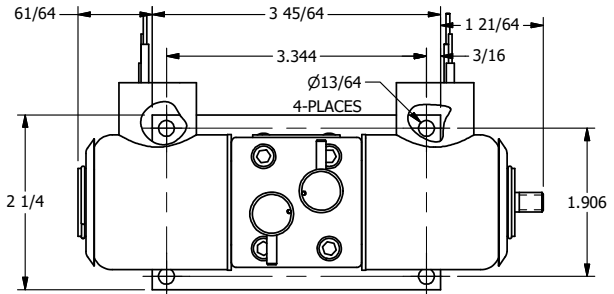

4

3

2

1

**AAA**  
PRODUCTS  
INTERNATIONAL

**AAA PRODUCTS INTERNATIONAL**  
7114 Harry Hines Blvd  
Dallas, TX 75235

TITLE: 3/8" SIDE PORT, DBL SOL, 2 POS,  
CLSD SPR CTR, EXPL PROOF,  
NON-LCKNG OVRD, THRD INDCTR PIN

DRAWING NO.:  
DIM\_SY3XONK

4

3

2

THE INFORMATION CONTAINED WITHIN THIS DOCUMENT IS PROPRIETARY TO AAA PRODUCTS AND MAY NOT BE DISCLOSED WITHOUT PRIOR WRITTEN CONSENT