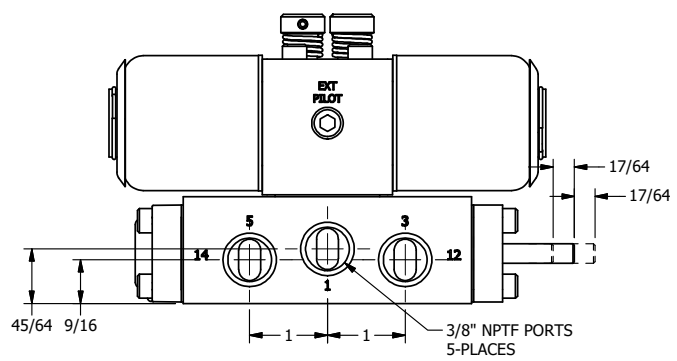

4

3

2

1

**AAA**  
PRODUCTS  
INTERNATIONAL

**AAA PRODUCTS INTERNATIONAL**  
7114 Harry Hines Blvd  
Dallas, TX 75235

TITLE: 3/8" SIDE PORT, DBL SOL, 2 POS,  
CLSD SPR CTR, EXPL PROOF,  
NON-LCKNG OVRD, THRD INDCTR PIN

DRAWING NO.:  
DIM\_SY3XONK

4

3

2

THE INFORMATION CONTAINED WITHIN THIS DOCUMENT IS PROPRIETARY TO AAA PRODUCTS AND MAY NOT BE DISCLOSED WITHOUT PRIOR WRITTEN CONSENT